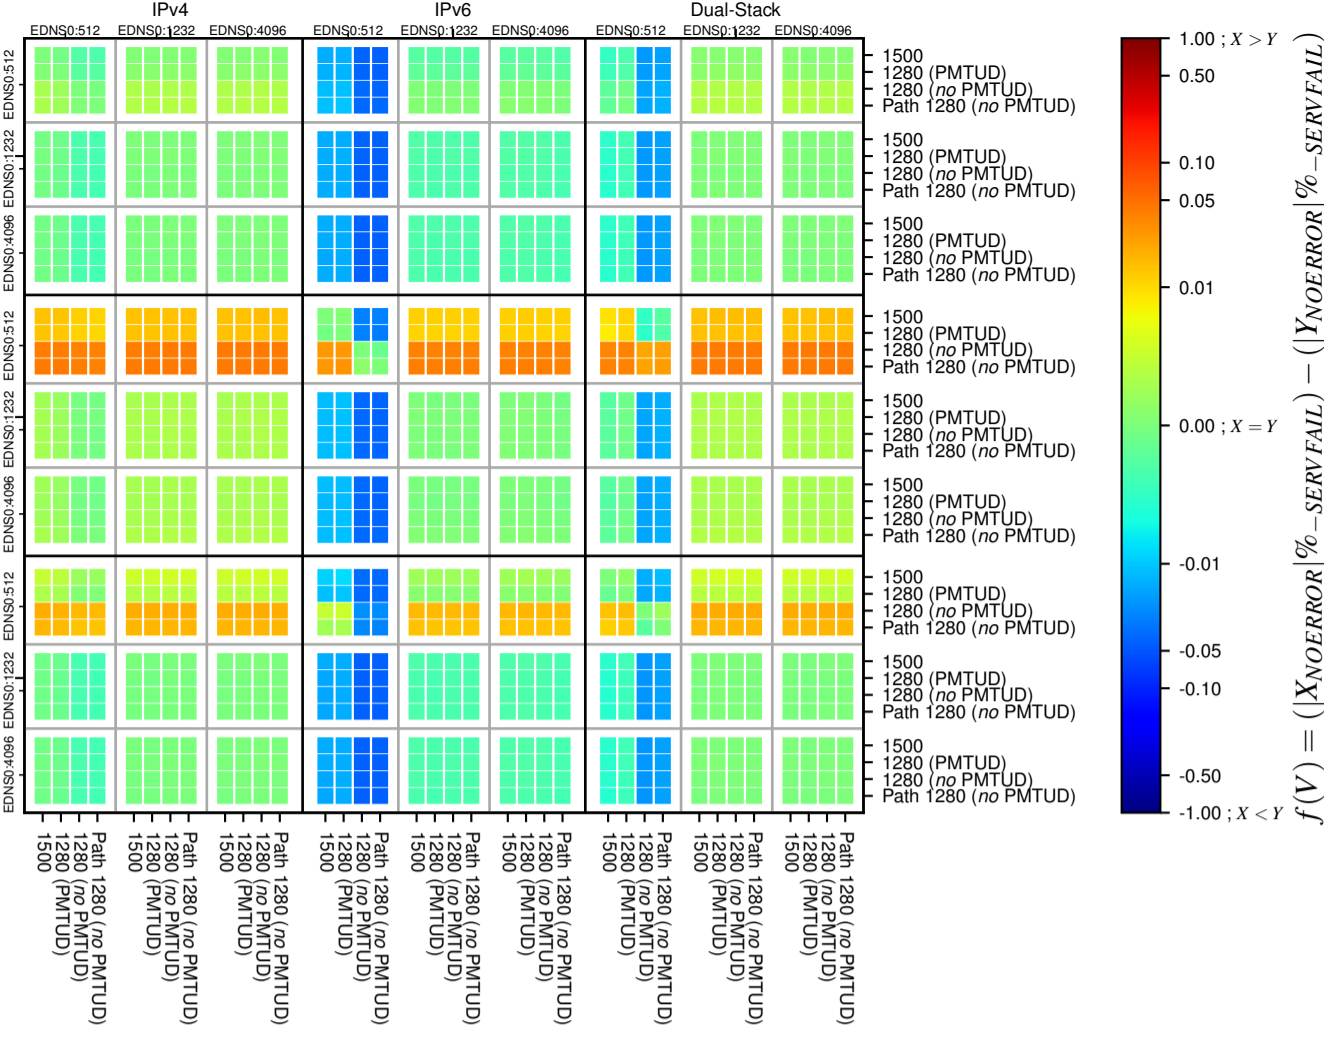

### All Zones without DNSSEC for '.net'

### All Zones with DNSSEC for '.net'