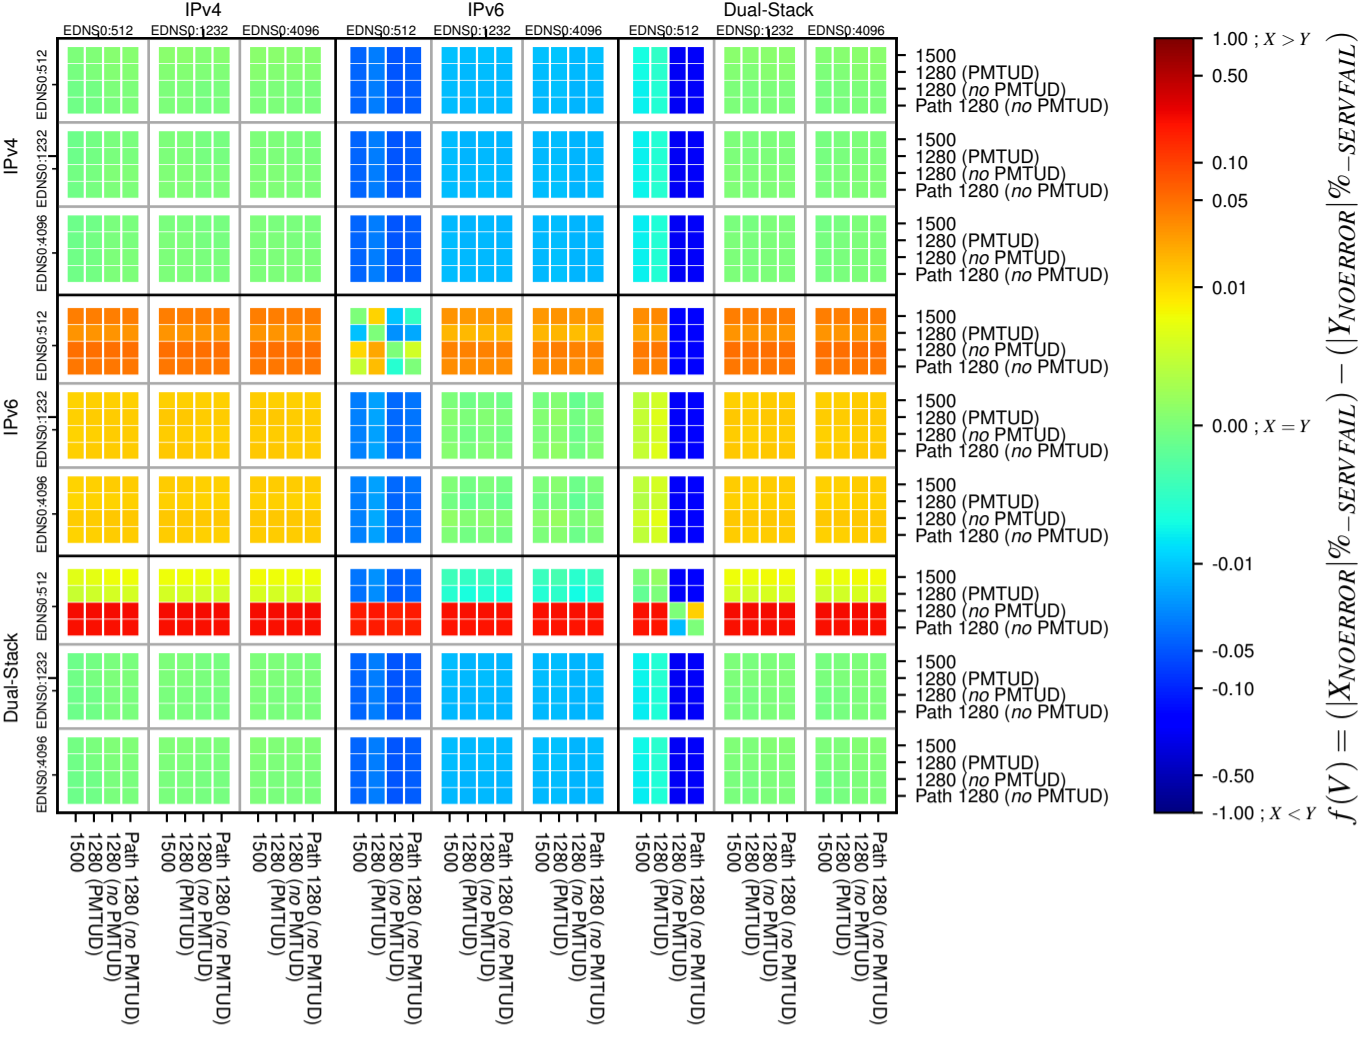

All Zones without DNSSEC for '.ru'

All Zones with DNSSEC for '.ru'

All Zones for '.ru'

$$f(V) = (|X_{NOERROR}| \% - SERVFAIL) - (|Y_{NOERROR}| \% - SERVFAIL)$$

$$f(V) = (|X_{NOERROR}| \% - SERVFAIL) - (|Y_{NOERROR}| \% - SERVFAIL)$$

$$f(V) = (|X_{NOERROR}| \% - SERVFAIL) - (|Y_{NOERROR}| \% - SERVFAIL)$$