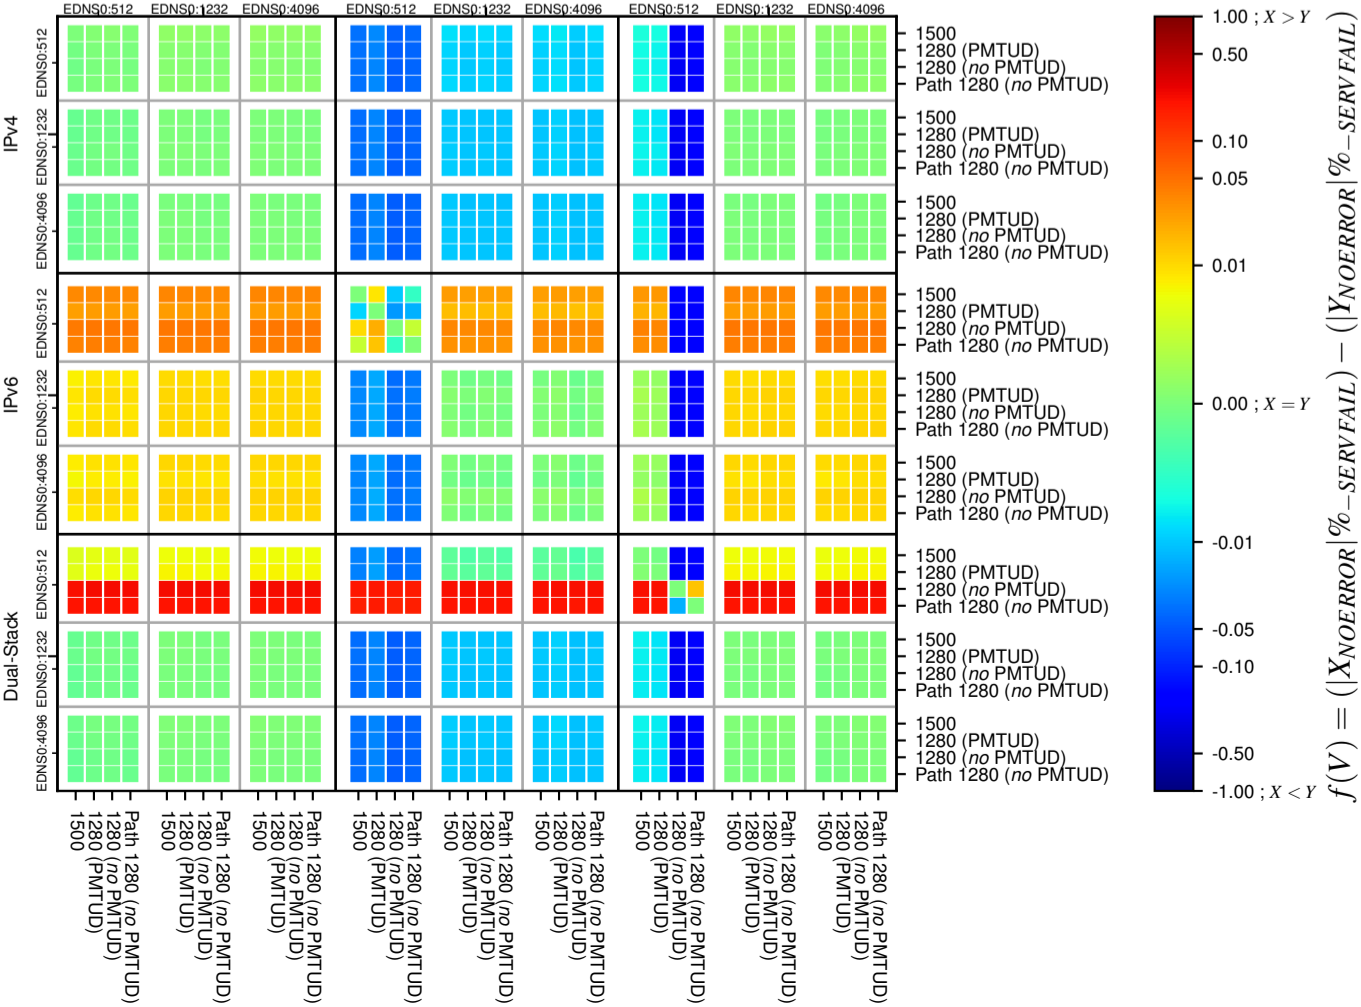

All Zones without DNSSEC for '.ru'

All Zones with DNSSEC for '.ru'

All Zones for '.ru'

$$f(V) = (|X_{NOERROR}| \% - SERVFAIL) - (|Y_{NOERROR}| \% - SERVFAIL)$$

$$f(V) = (|X_{NOERROR}| \% - SERVFAIL) - (|Y_{NOERROR}| \% - SERVFAIL)$$

$$f(V) = (|X_{NOERROR}| \% - SERVFAIL) - (|Y_{NOERROR}| \% - SERVFAIL)$$