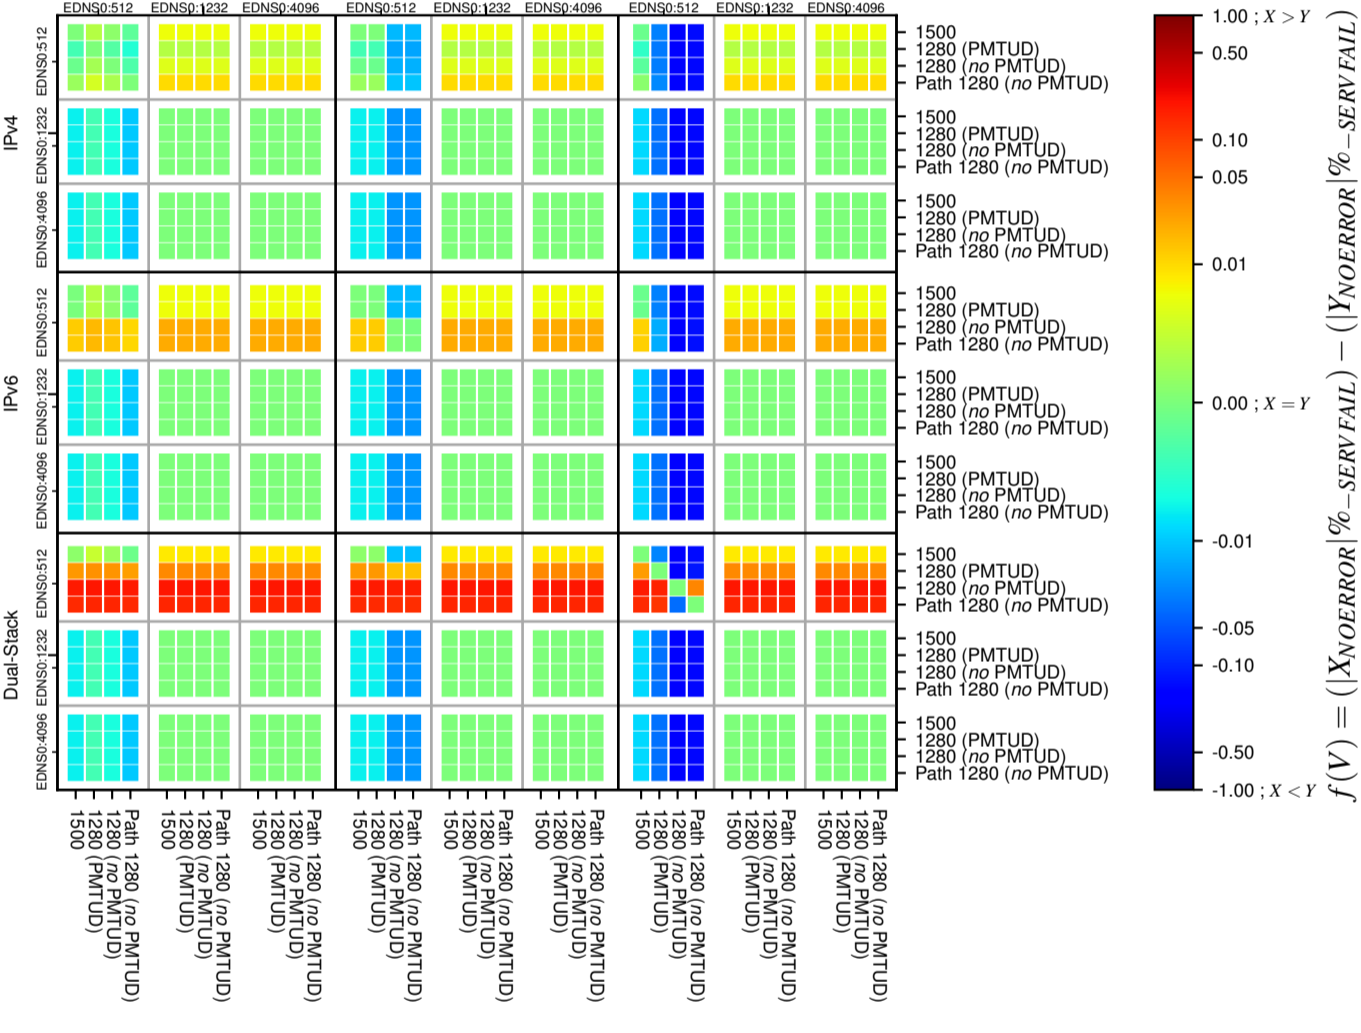

All Zones without DNSSEC for '.ru'

All Zones with DNSSEC for '.ru'

All Zones for '.ru'

$$f(V) = (|X_{NOERROR}| \% - SERVFAIL) - (|Y_{NOERROR}| \% - SERVFAIL)$$

$$f(V) = (|X_{NOERROR}| \% - SERVFAIL) - (|Y_{NOERROR}| \% - SERVFAIL)$$

$$f(V) = (|X_{NOERROR}| \% - SERVFAIL) - (|Y_{NOERROR}| \% - SERVFAIL)$$