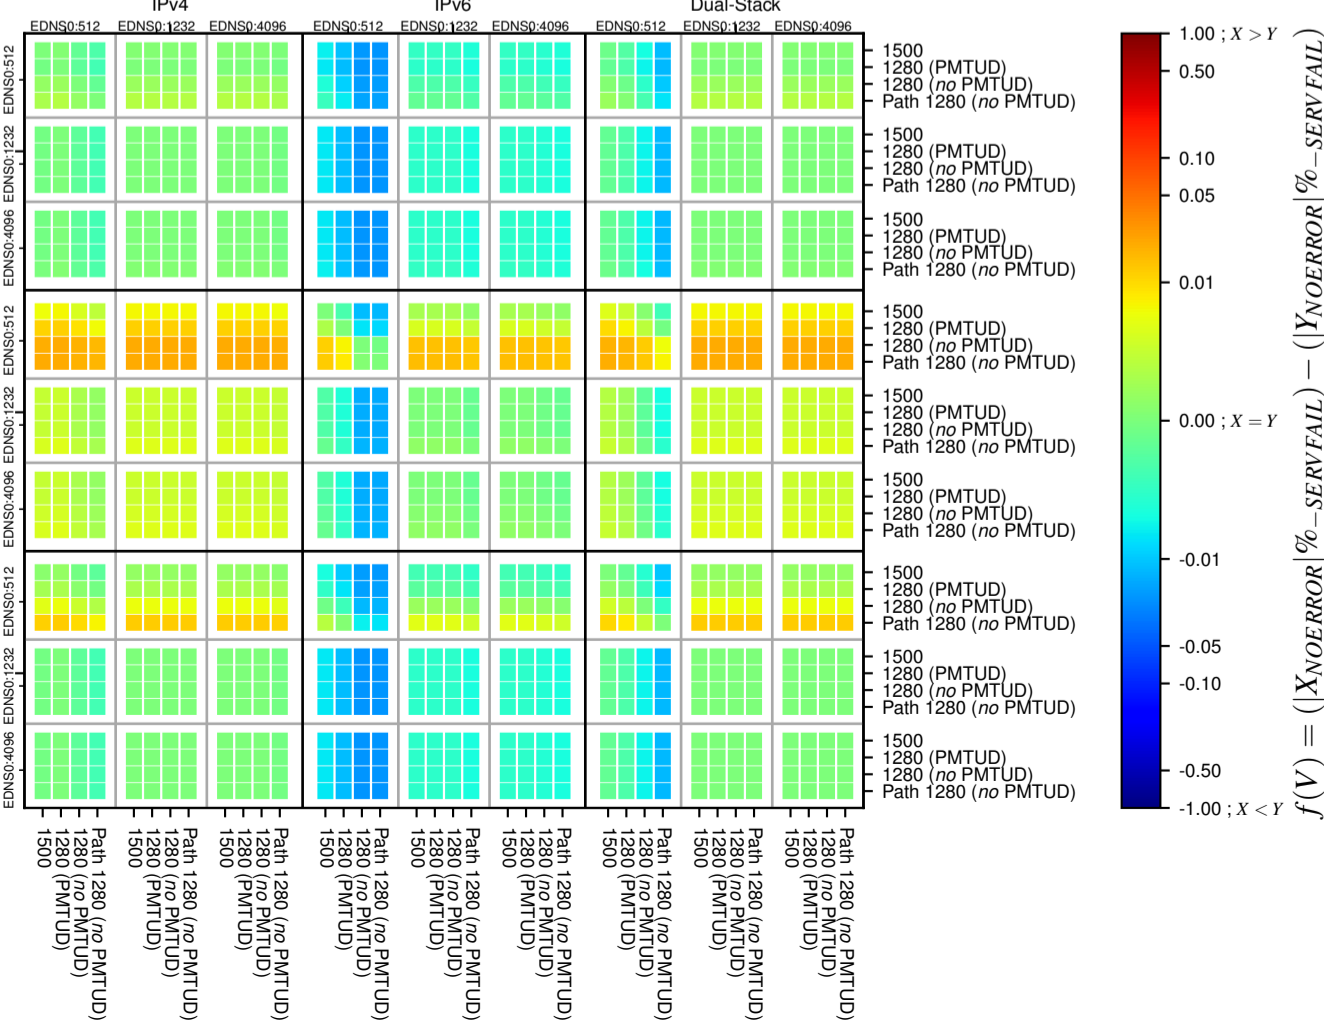

### All Zones without DNSSEC for '.se'

### All Zones with DNSSEC for '.se'

### All Zones for '.se'

$$f(V) = (|X_{NOERROR}| \% - SERVFAIL) - (|Y_{NOERROR}| \% - SERVFAIL)$$

$$f(V) = (|X_{NOERROR}| \% - SERVFAIL) - (|Y_{NOERROR}| \% - SERVFAIL)$$

$$f(V) = (|X_{NOERROR}| \% - SERVFAIL) - (|Y_{NOERROR}| \% - SERVFAIL)$$