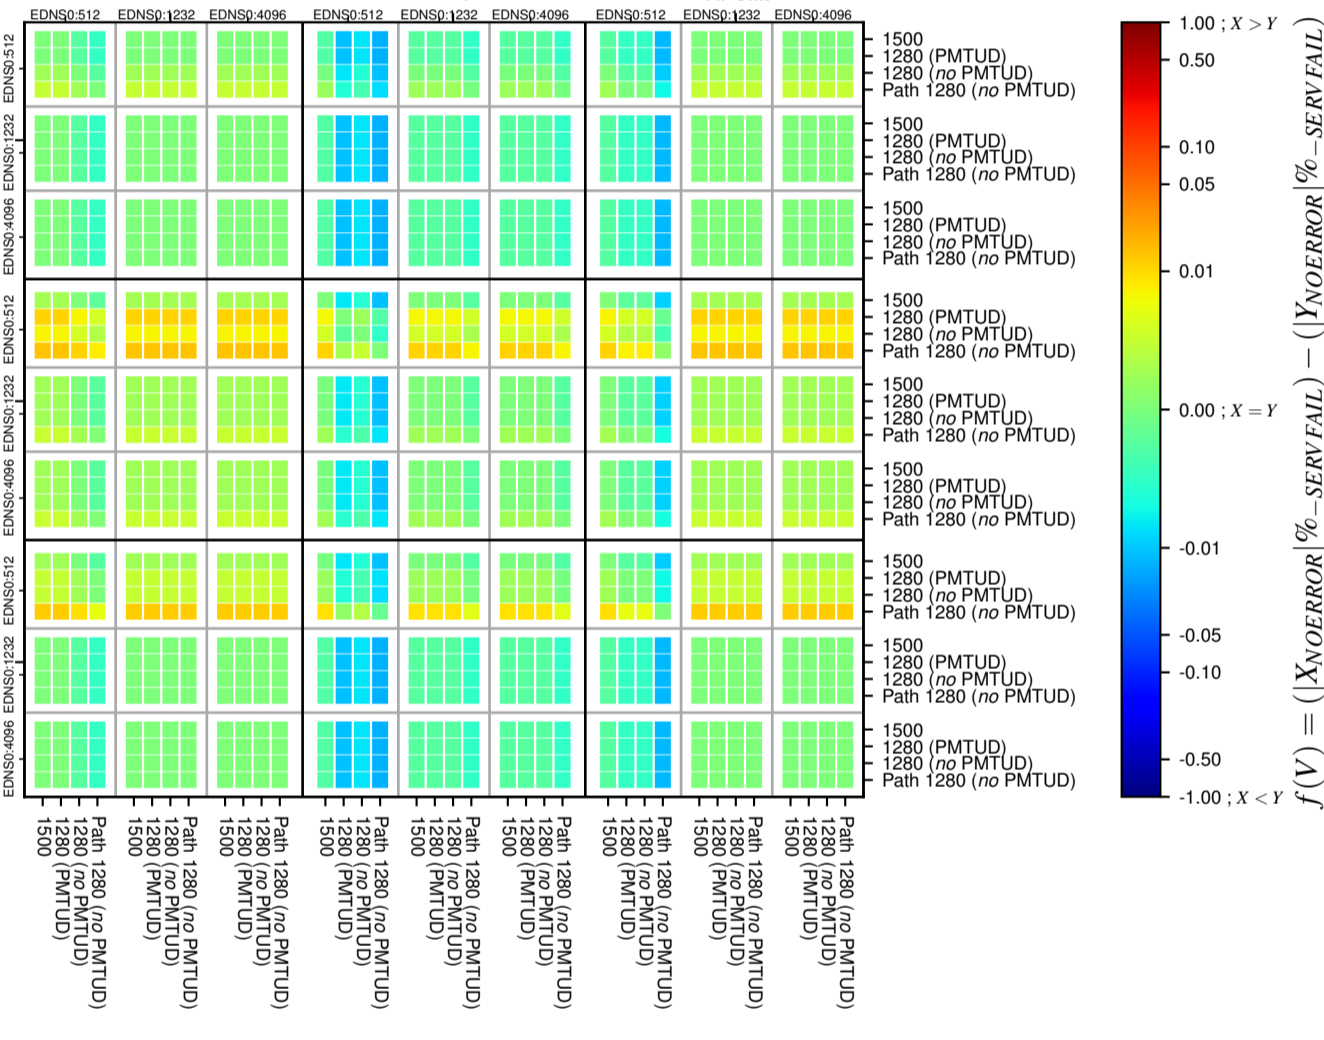

### All Zones without DNSSEC for '.se'

### All Zones for '.se'

$$f(V) = (|X_{NOERROR}| \% - SERVFAIL) - (|Y_{NOERROR}| \% - SERVFAIL)$$

$$f(V) = (|X_{NOERROR}| \% - SERVFAIL) - (|Y_{NOERROR}| \% - SERVFAIL)$$

$$f(V) = (|X_{NOERROR}| \% - SERVFAIL) - (|Y_{NOERROR}| \% - SERVFAIL)$$