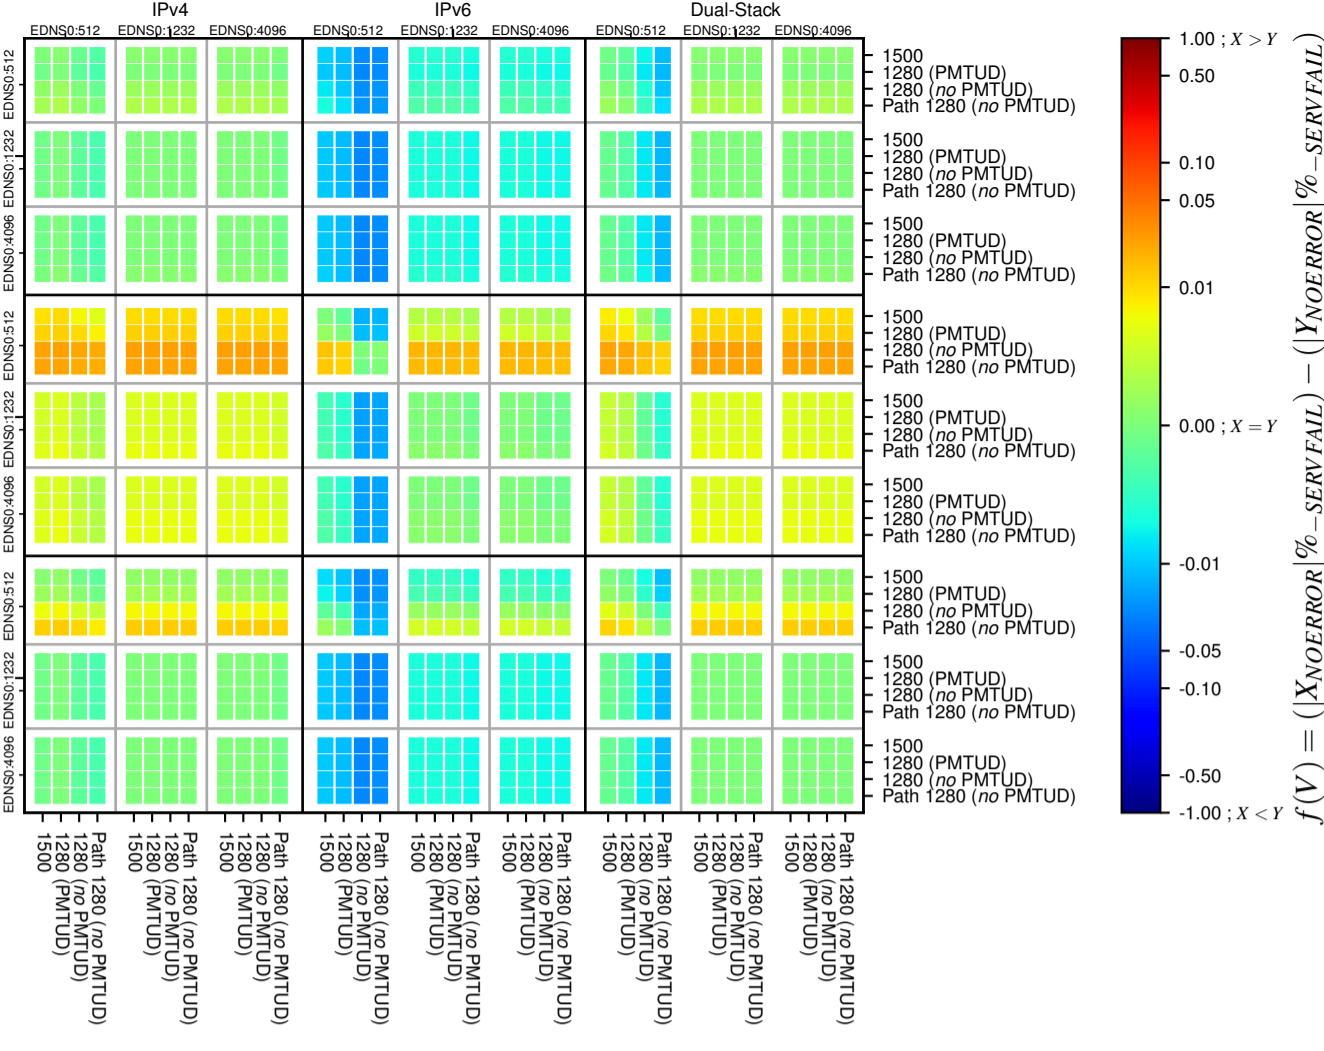

### All Zones without DNSSEC for '.se'

### All Zones for '.se'

$$f(V) = (|X_{NOERROR}| \% - SERVFAIL) - (|Y_{NOERROR}| \% - SERVFAIL)$$

$$f(V) = (|X_{NOERROR}| \% - SERVFAIL) - (|Y_{NOERROR}| \% - SERVFAIL)$$

$$f(V) = (|X_{NOERROR}| \% - SERVFAIL) - (|Y_{NOERROR}| \% - SERVFAIL)$$