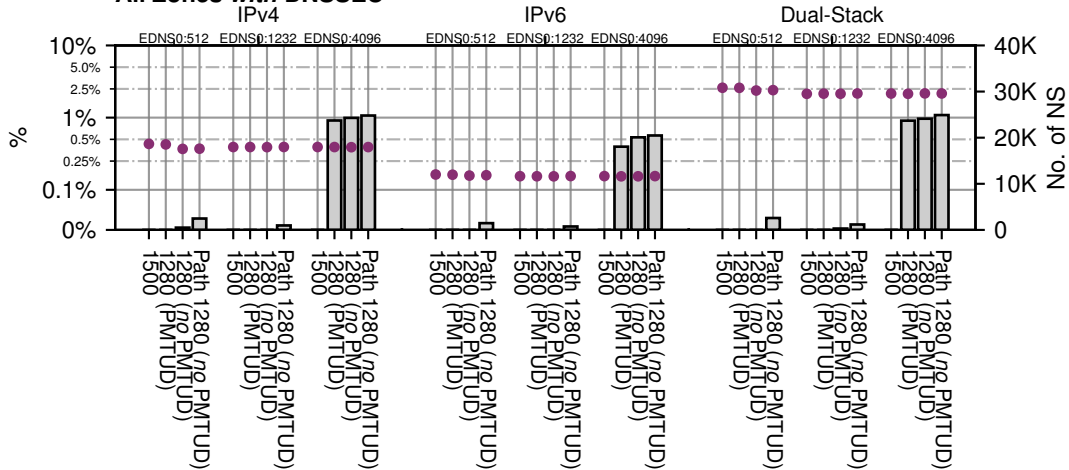

UDP packet too big

All Zones with DNSSEC