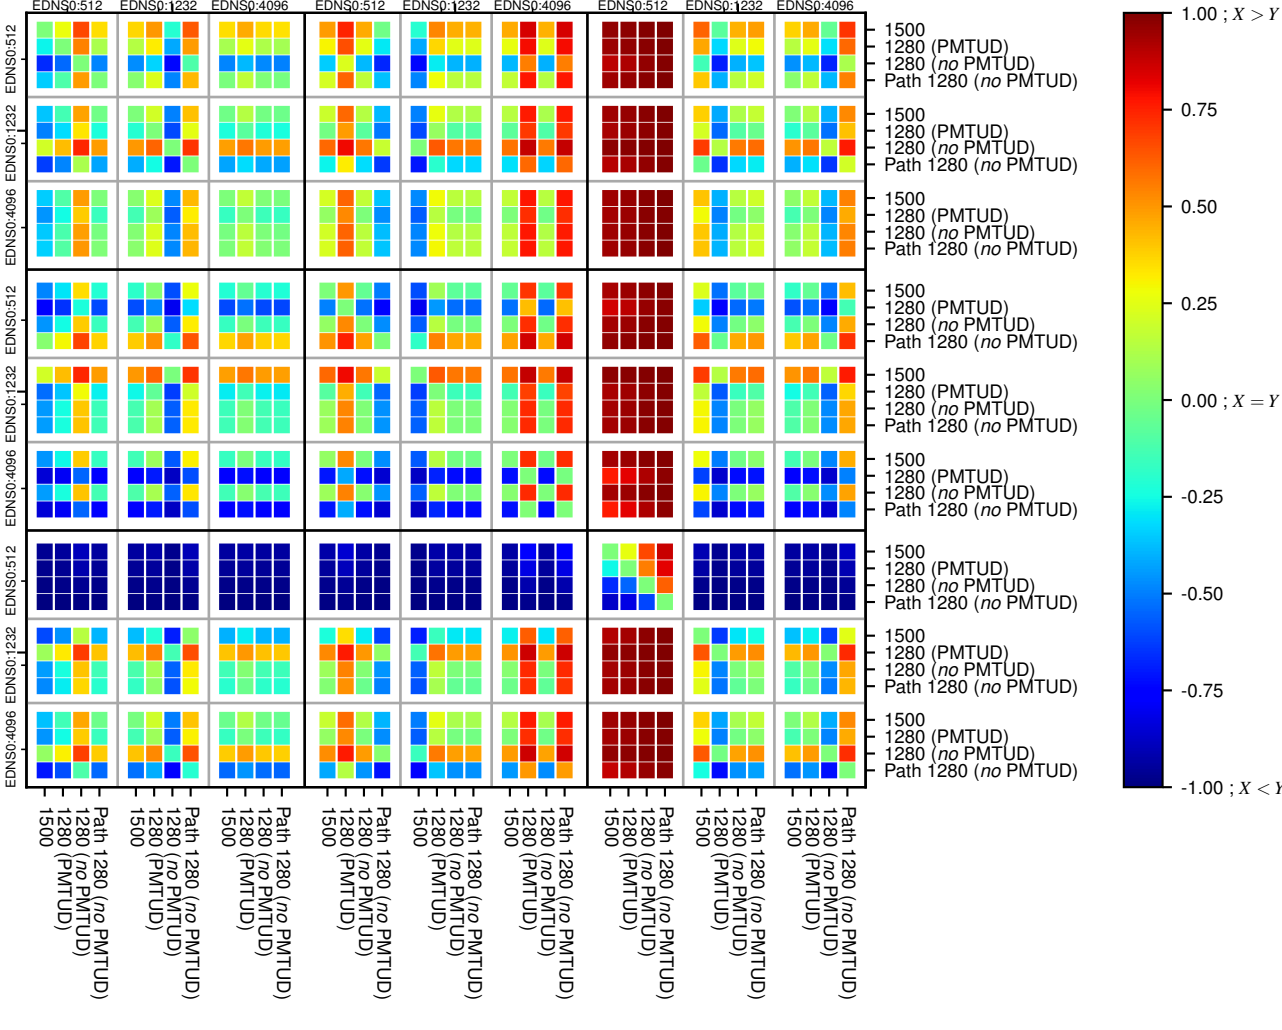

### All Zones without DNSSEC returning NOERROR for 'all\_psi\_domains'

### All Zones with DNSSEC returning NOERROR for 'all\_psi\_domains'