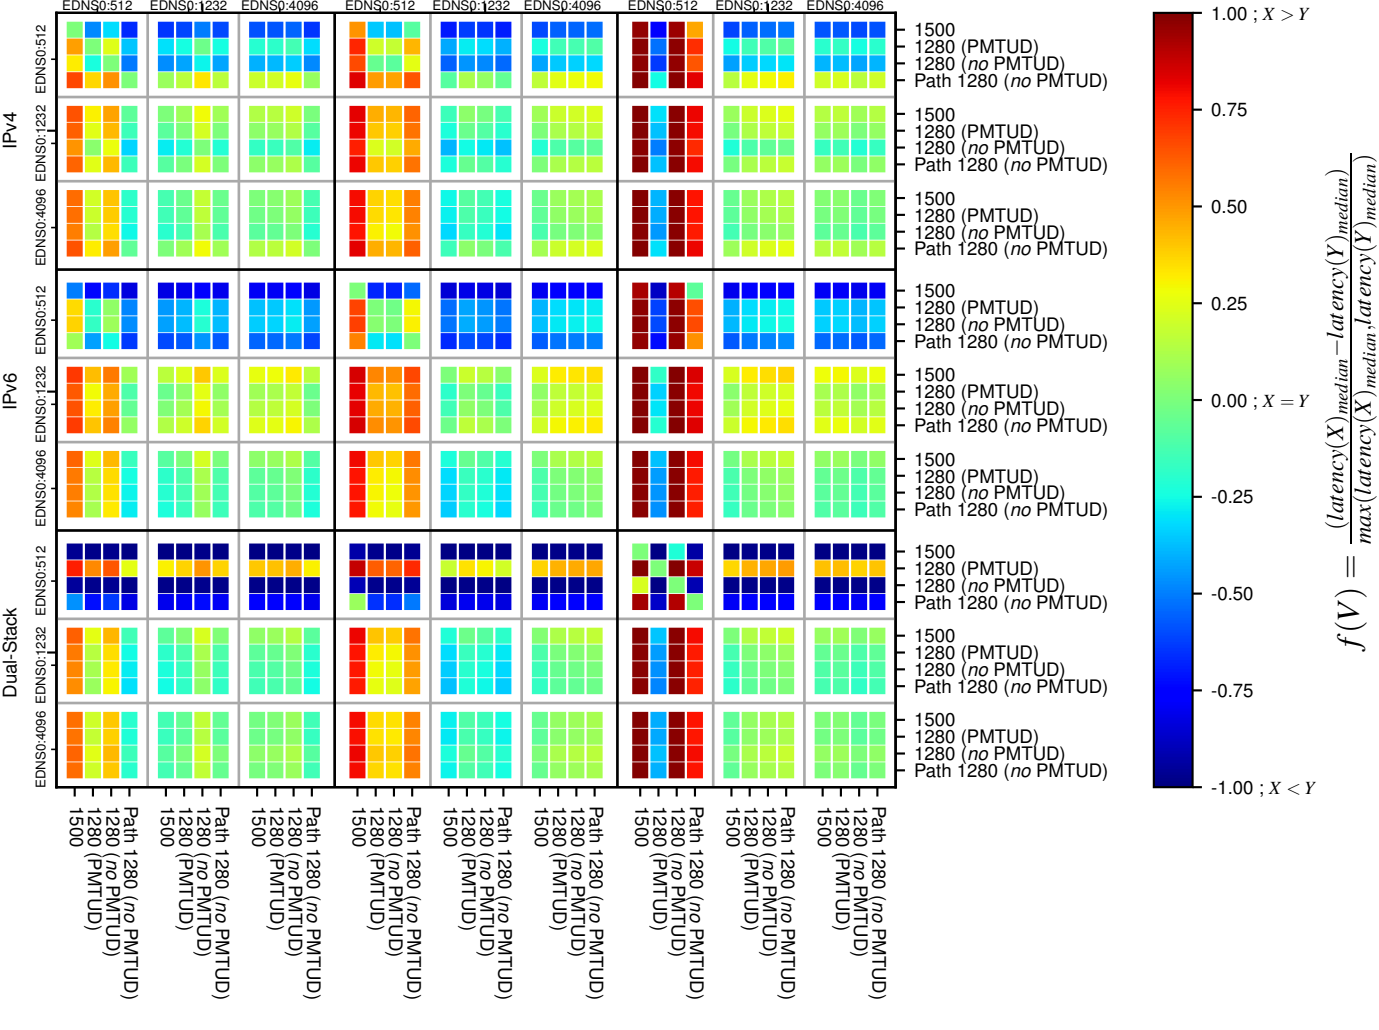

All Zones without DNSSEC returning NOERROR for '.de'

All Zones with DNSSEC returning NOERROR for '.de'

All Zones returning NOERROR for '.de'