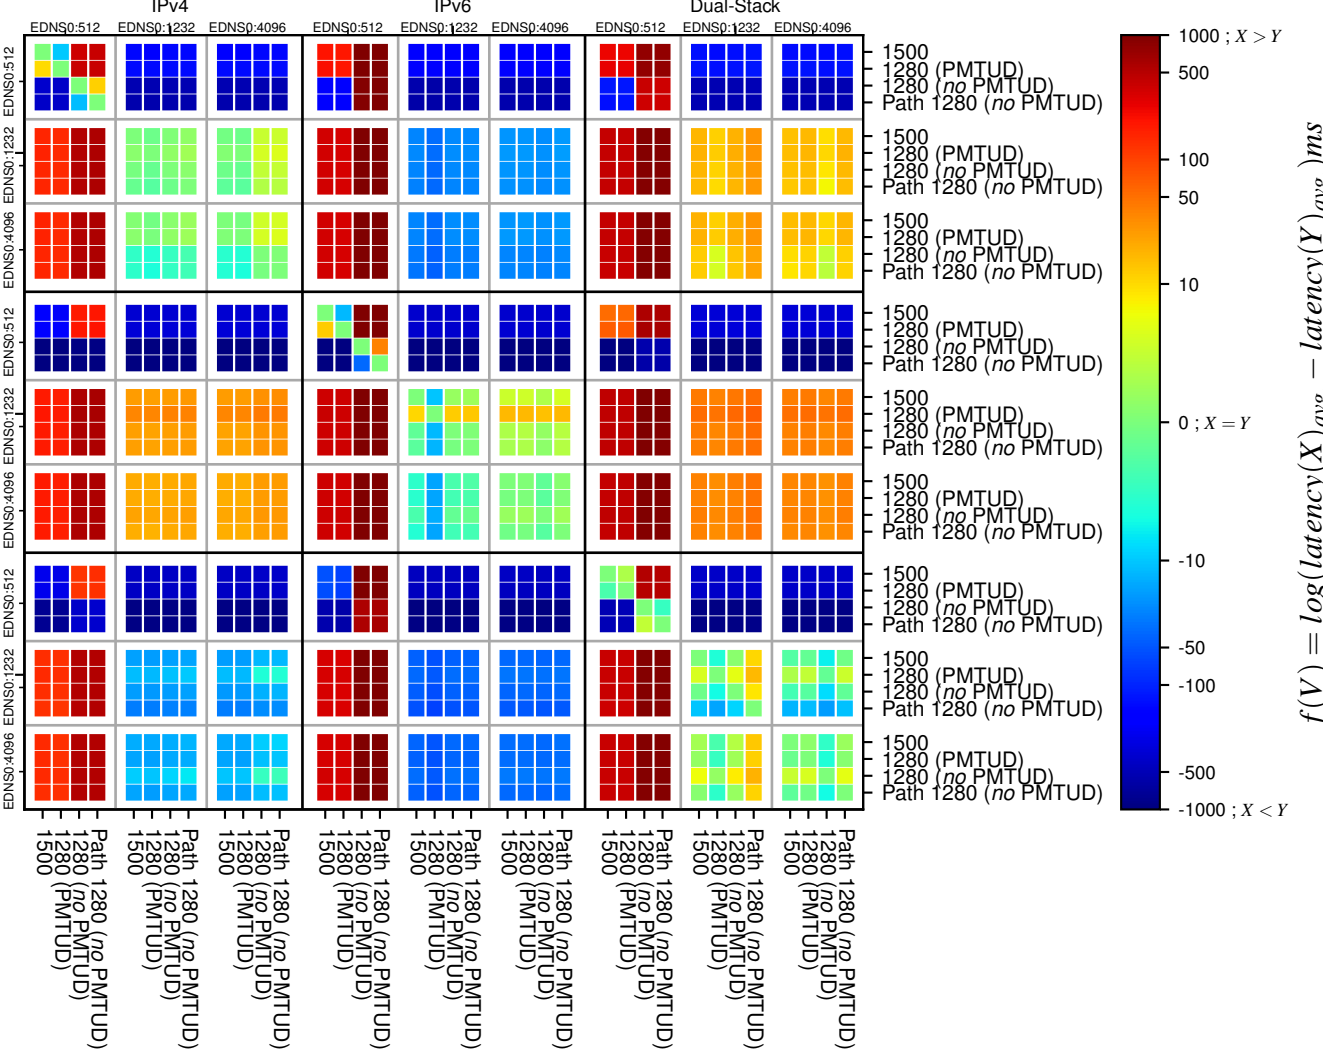

All Zones without DNSSEC returning NOERROR for '.com'

All Zones with DNSSEC returning NOERROR for '.com'

All Zones returning NOERROR for '.com'