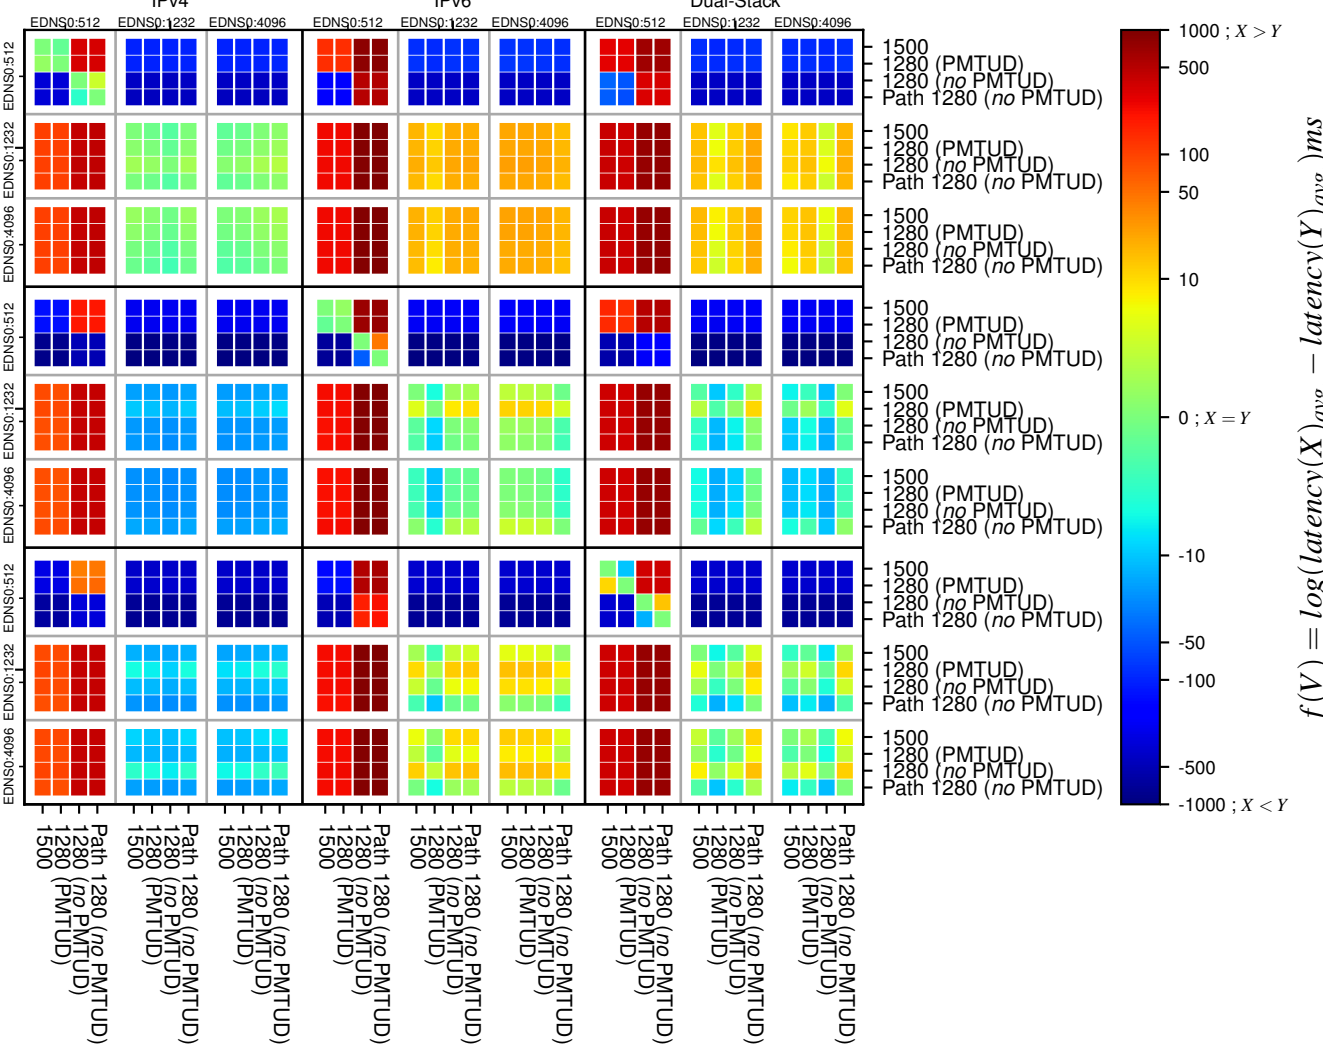

All Zones without DNSSEC returning NOERROR for '.com'

All Zones with DNSSEC returning NOERROR for '.com'

All Zones returning NOERROR for '.com'