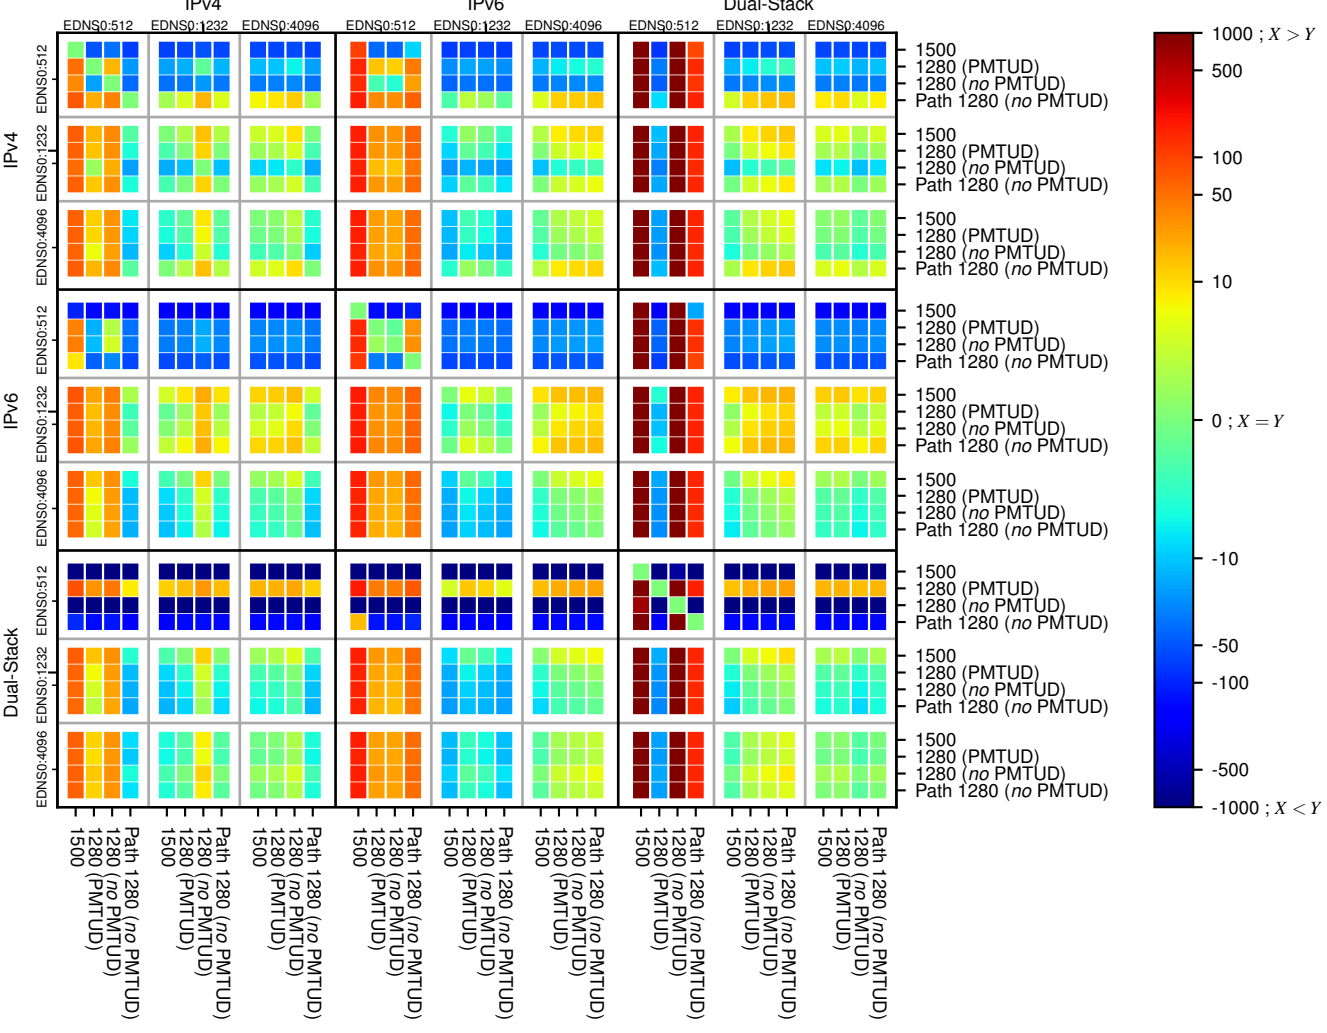

All Zones without DNSSEC returning NOERROR for '.de'

All Zones with DNSSEC returning NOERROR for '.de'

All Zones returning NOERROR for '.de'

$$f(V) = \log(\text{latency}(X)_{\text{median}} - \text{latency}(Y)_{\text{median}}) \text{ms}$$