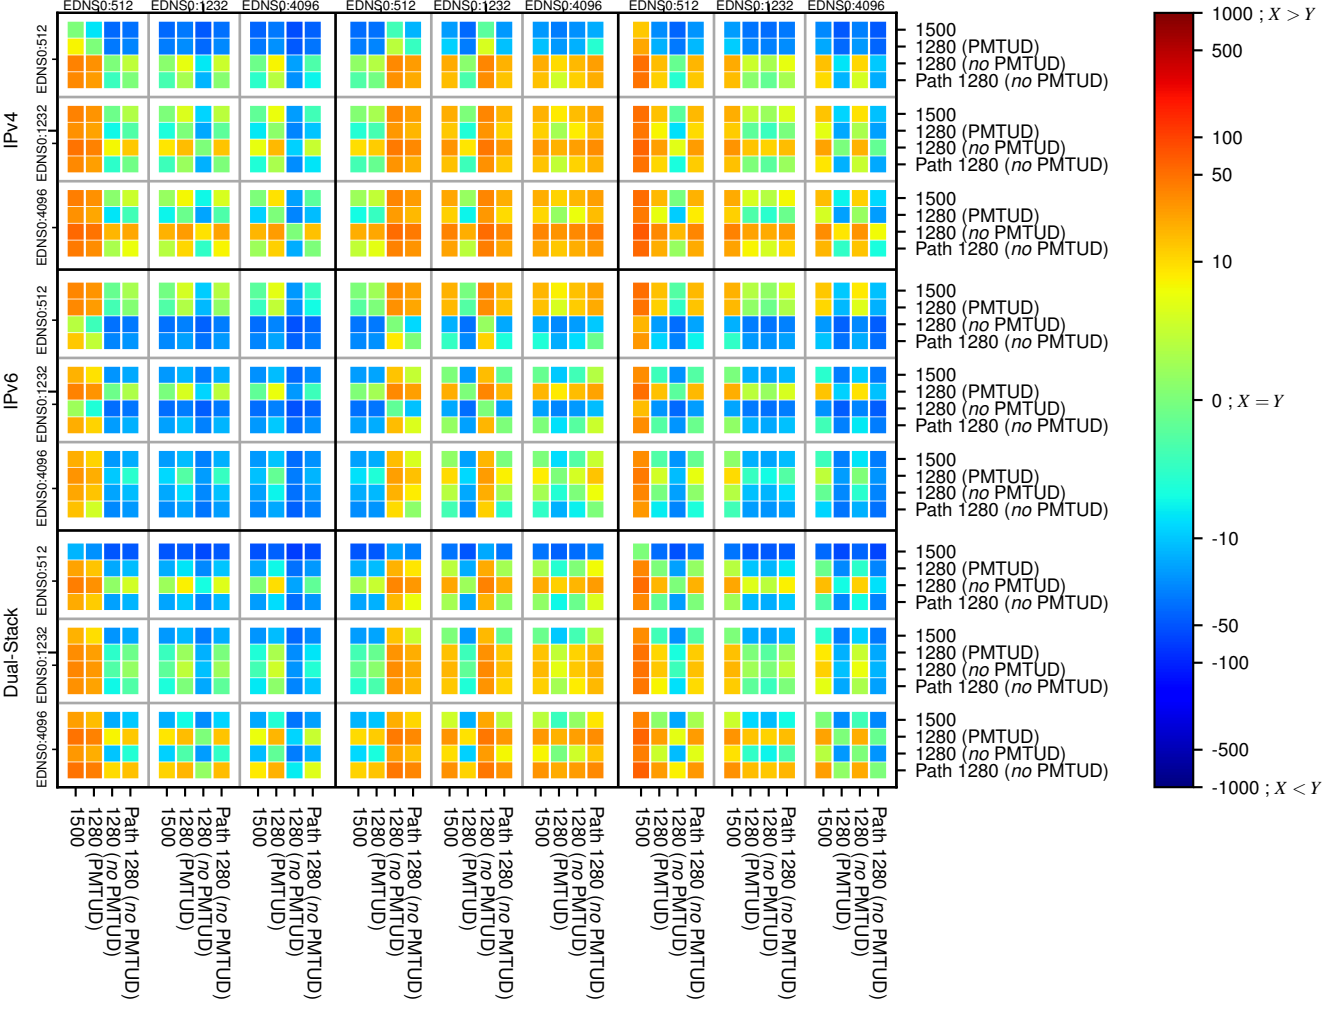

### All Zones without DNSSEC returning NOERROR for '.se'

### All Zones with DNSSEC returning NOERROR for '.se'