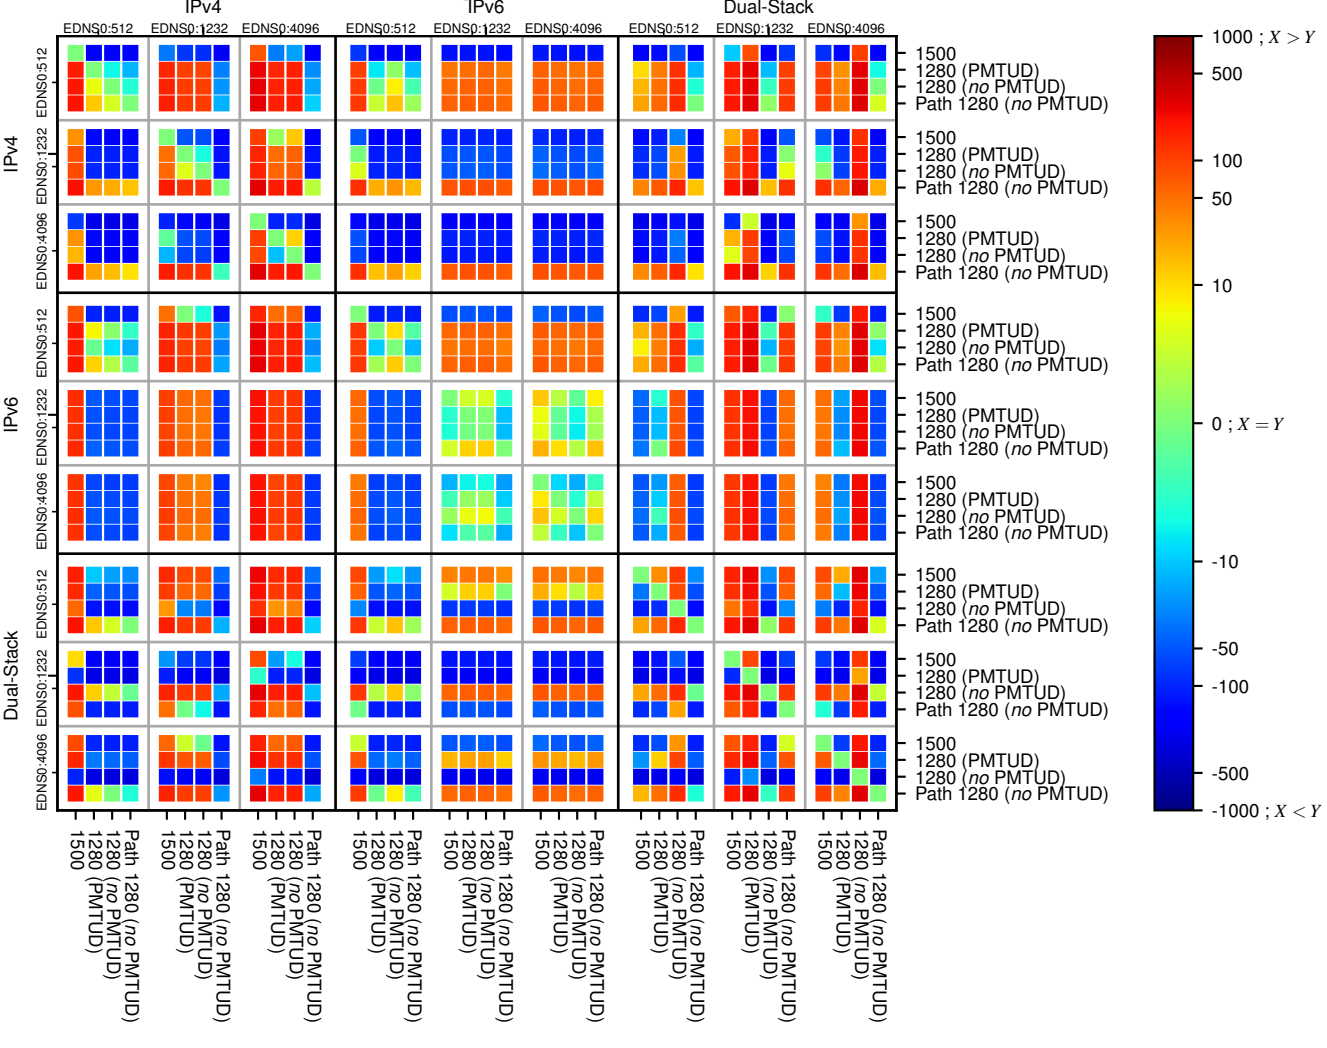

### All Zones without DNSSEC returning NOERROR for '.se'

### All Zones with DNSSEC returning NOERROR for '.se'