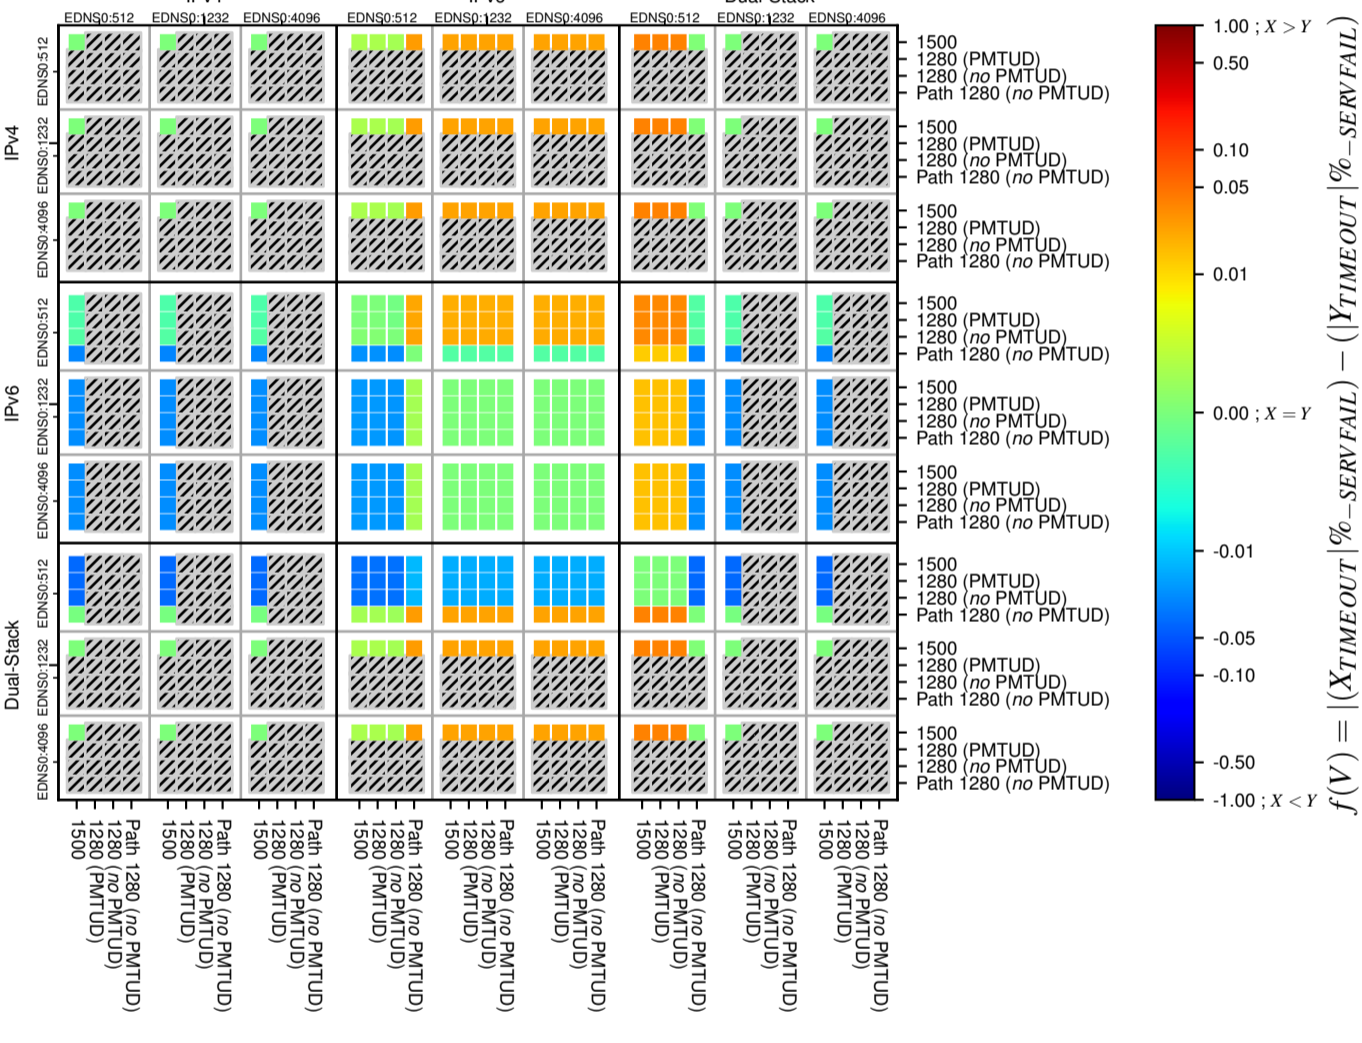

All Zones without DNSSEC for '.br'

All Zones with DNSSEC for '.br'

All Zones for '.br'