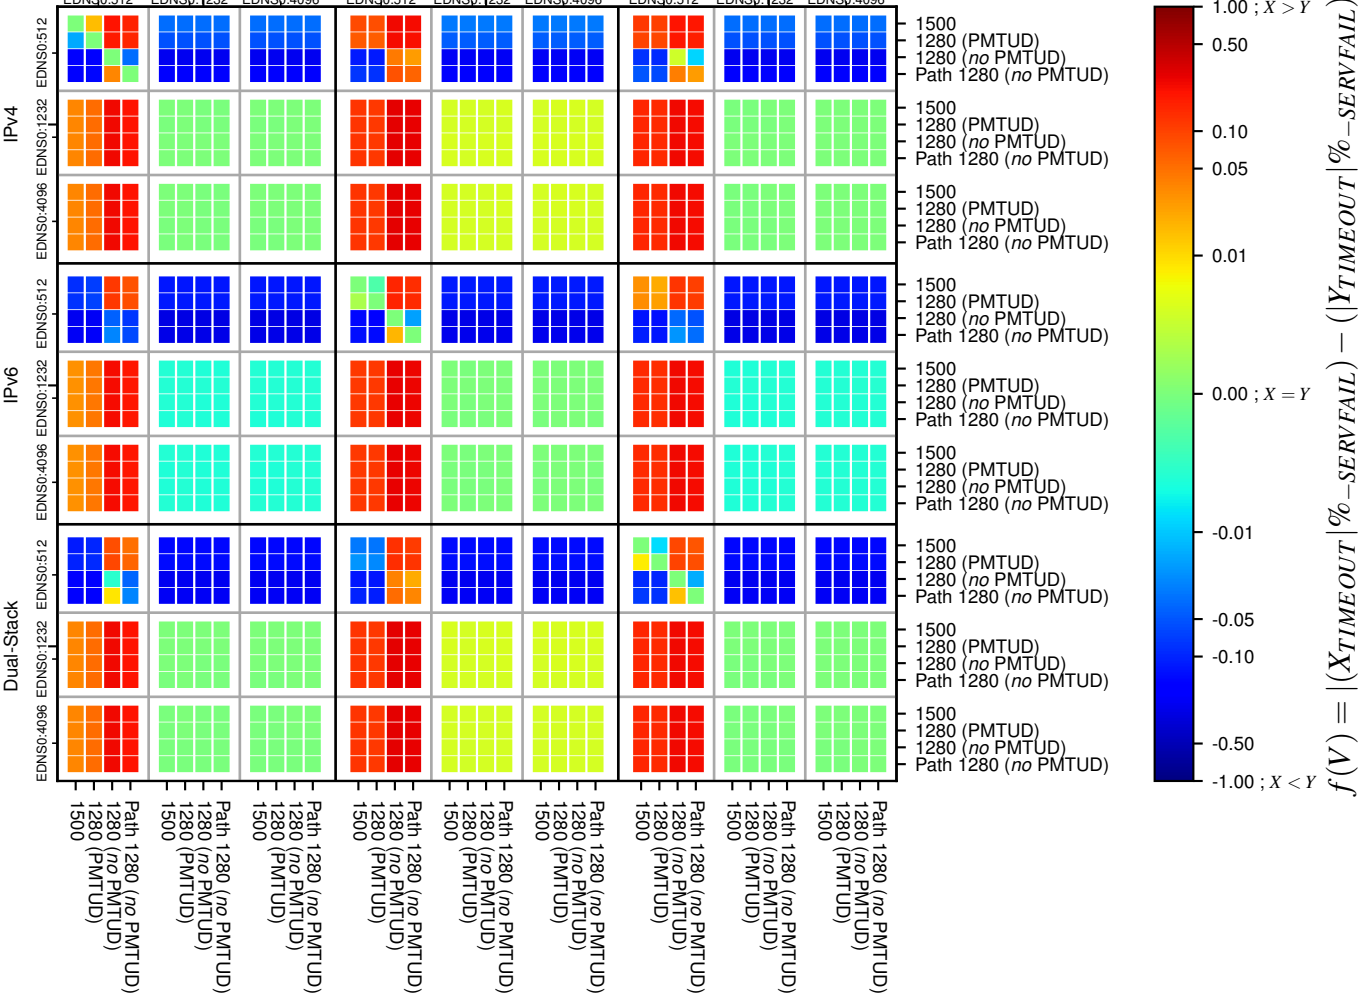

All Zones without DNSSEC for '.jp'

All Zones with DNSSEC for '.jp'

All Zones for '.jp'

$$f(V) = |(X_{TIMEOUT} | \% - SERVFAIL) - (Y_{TIMEOUT} | \% - SERVFAIL)|$$

$$f(V) = |(X_{TIMEOUT} | \% - SERVFAIL) - (Y_{TIMEOUT} | \% - SERVFAIL)|$$

$$f(V) = |(X_{TIMEOUT} | \% - SERVFAIL) - (Y_{TIMEOUT} | \% - SERVFAIL)|$$