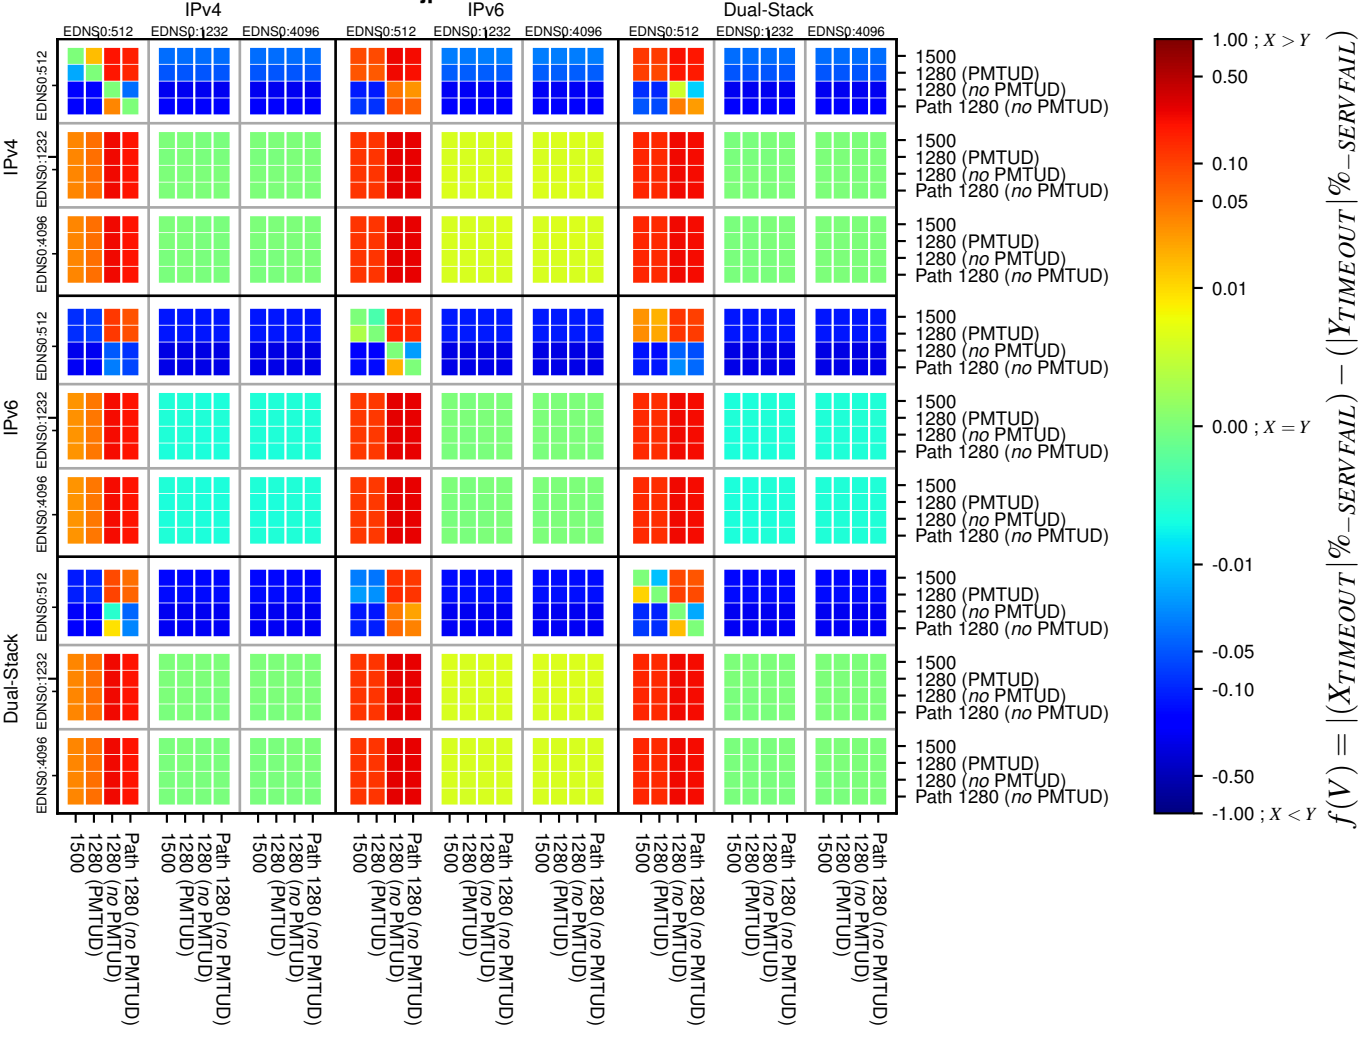

All Zones without DNSSEC for '.jp'

All Zones with DNSSEC for '.jp'

All Zones for '.jp'

$$f(V) = |(X_{TIMEOUT} | \% - SERVFAIL) - (Y_{TIMEOUT} | \% - SERVFAIL)|$$

$$f(V) = |(X_{TIMEOUT} | \% - SERVFAIL) - (Y_{TIMEOUT} | \% - SERVFAIL)|$$

$$f(V) = |(X_{TIMEOUT} | \% - SERVFAIL) - (Y_{TIMEOUT} | \% - SERVFAIL)|$$