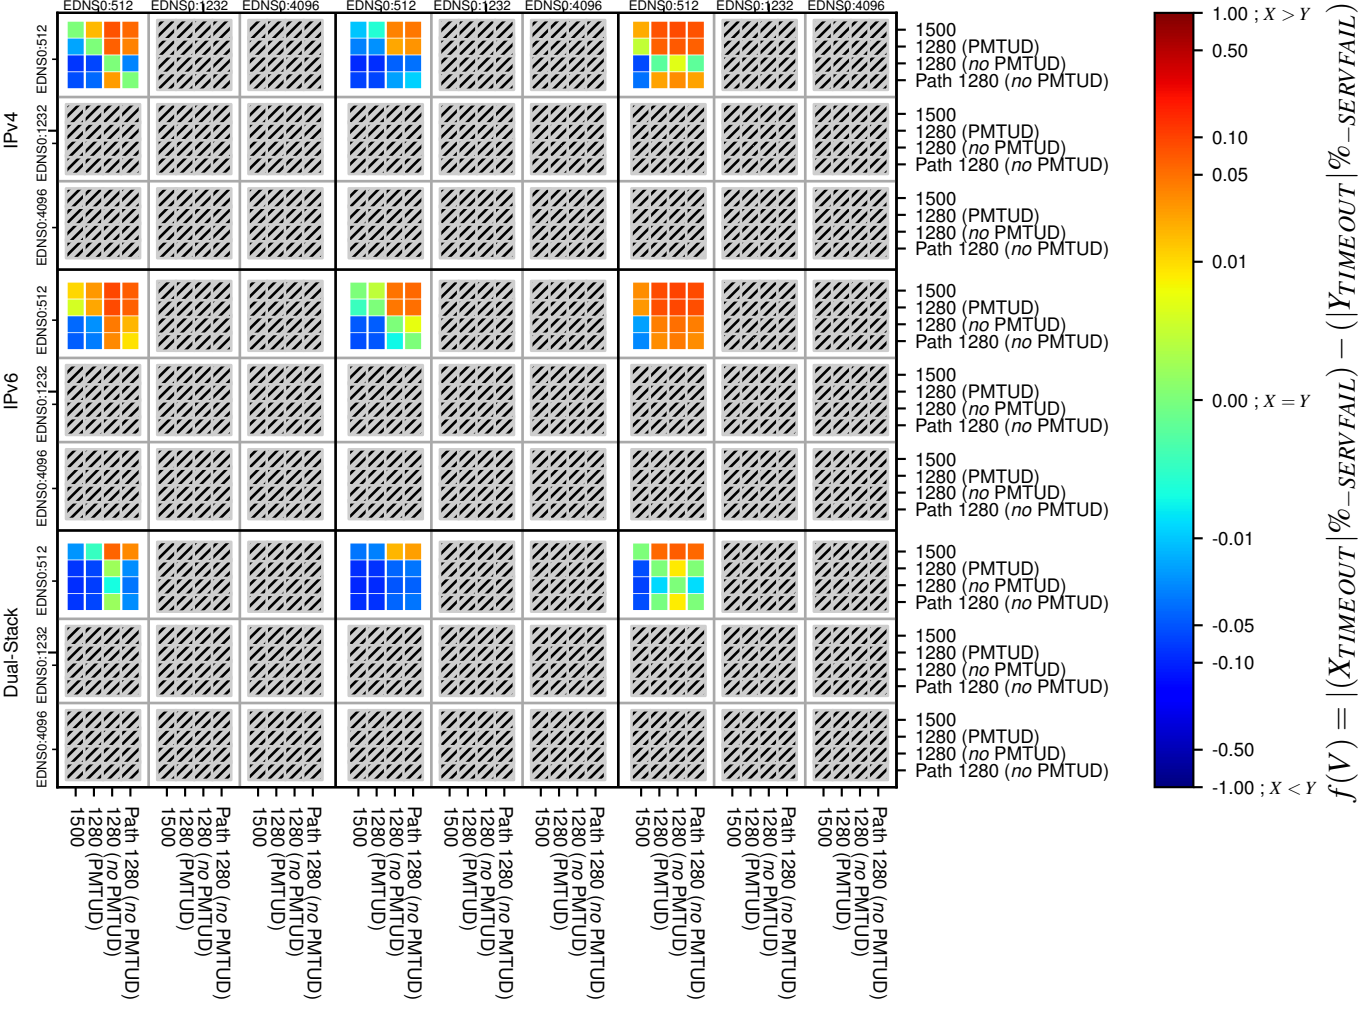

All Zones without DNSSEC for '.jp'

All Zones with DNSSEC for '.jp'

All Zones for '.jp'

$$f(V) = |(X_{TIMEOUT} | \% - SERVFAIL) - (Y_{TIMEOUT} | \% - SERVFAIL)|$$

$$f(V) = |(X_{TIMEOUT} | \% - SERVFAIL) - (Y_{TIMEOUT} | \% - SERVFAIL)|$$

$$f(V) = |(X_{TIMEOUT} | \% - SERVFAIL) - (Y_{TIMEOUT} | \% - SERVFAIL)|$$