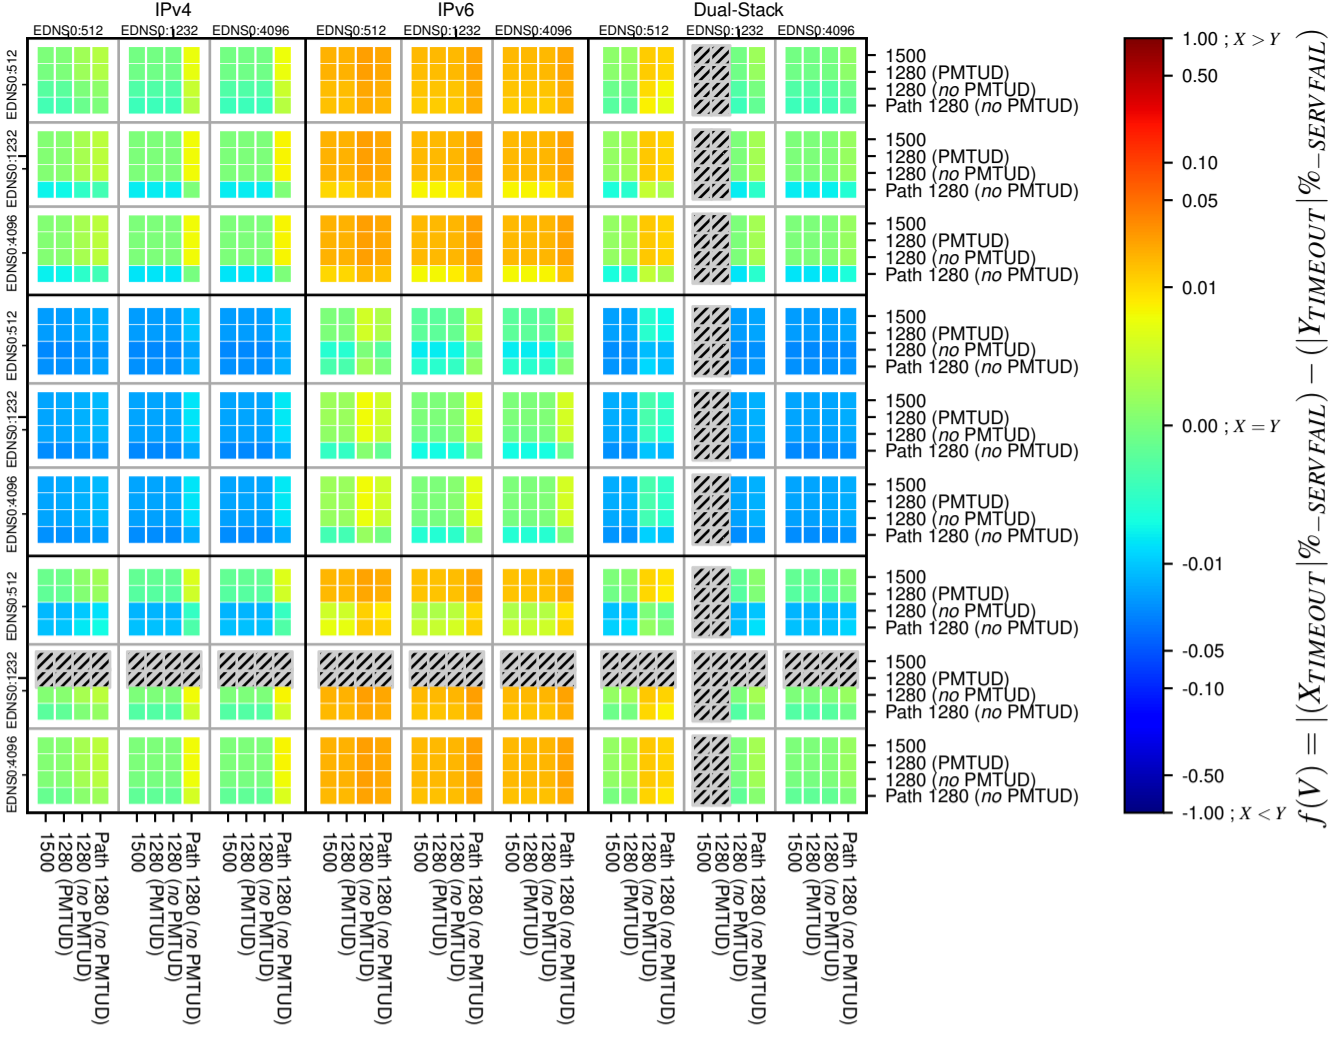

### All Zones without DNSSEC for '.nl'

### All Zones with DNSSEC for '.nl'