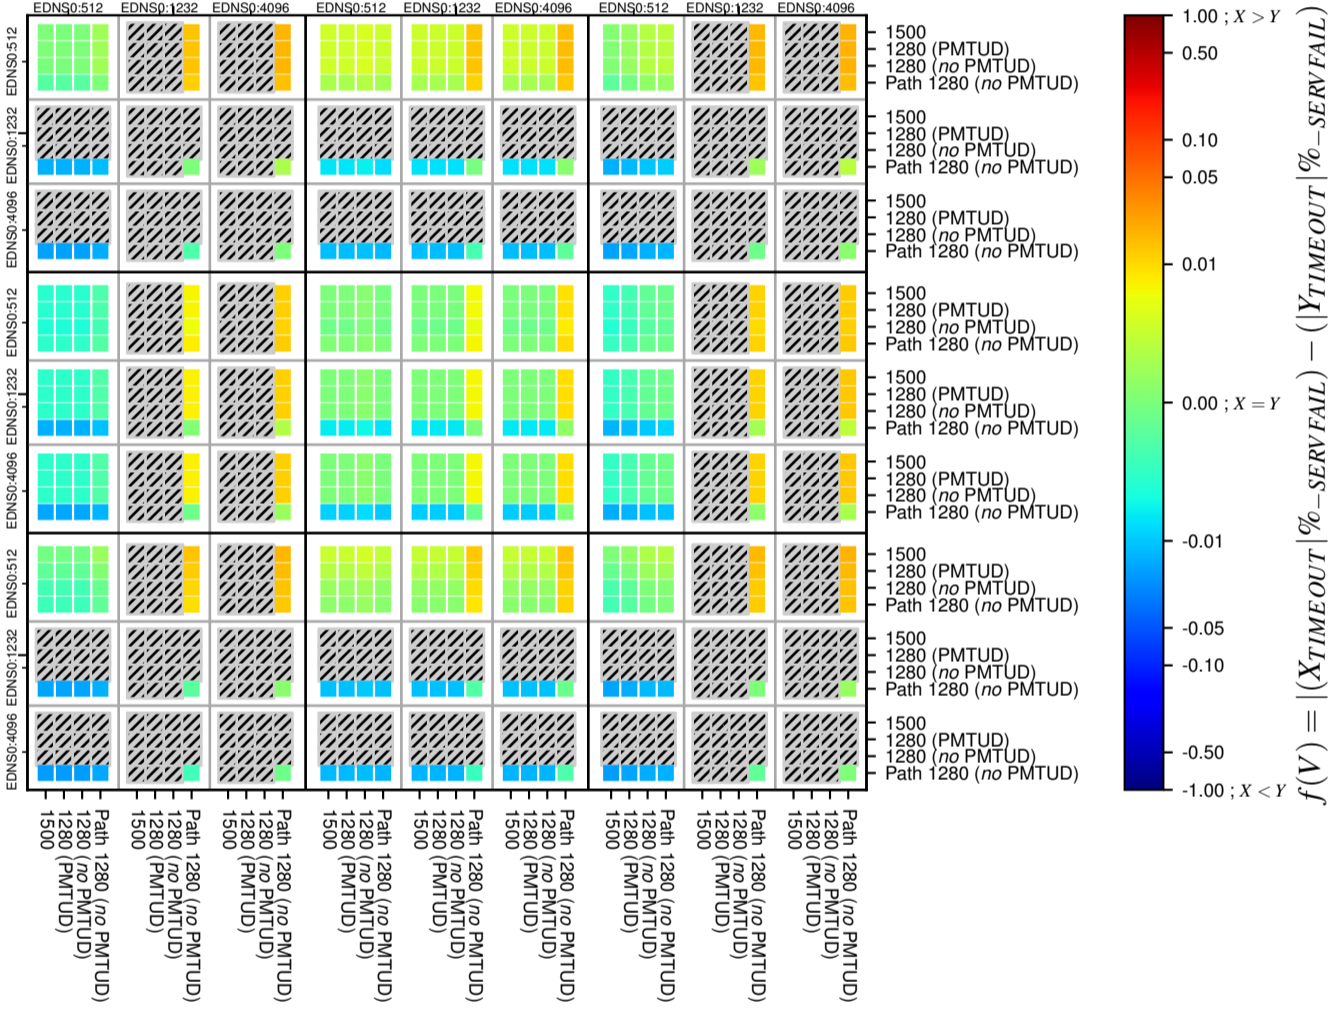

### All Zones without DNSSEC for '.nl'

### All Zones with DNSSEC for '.nl'