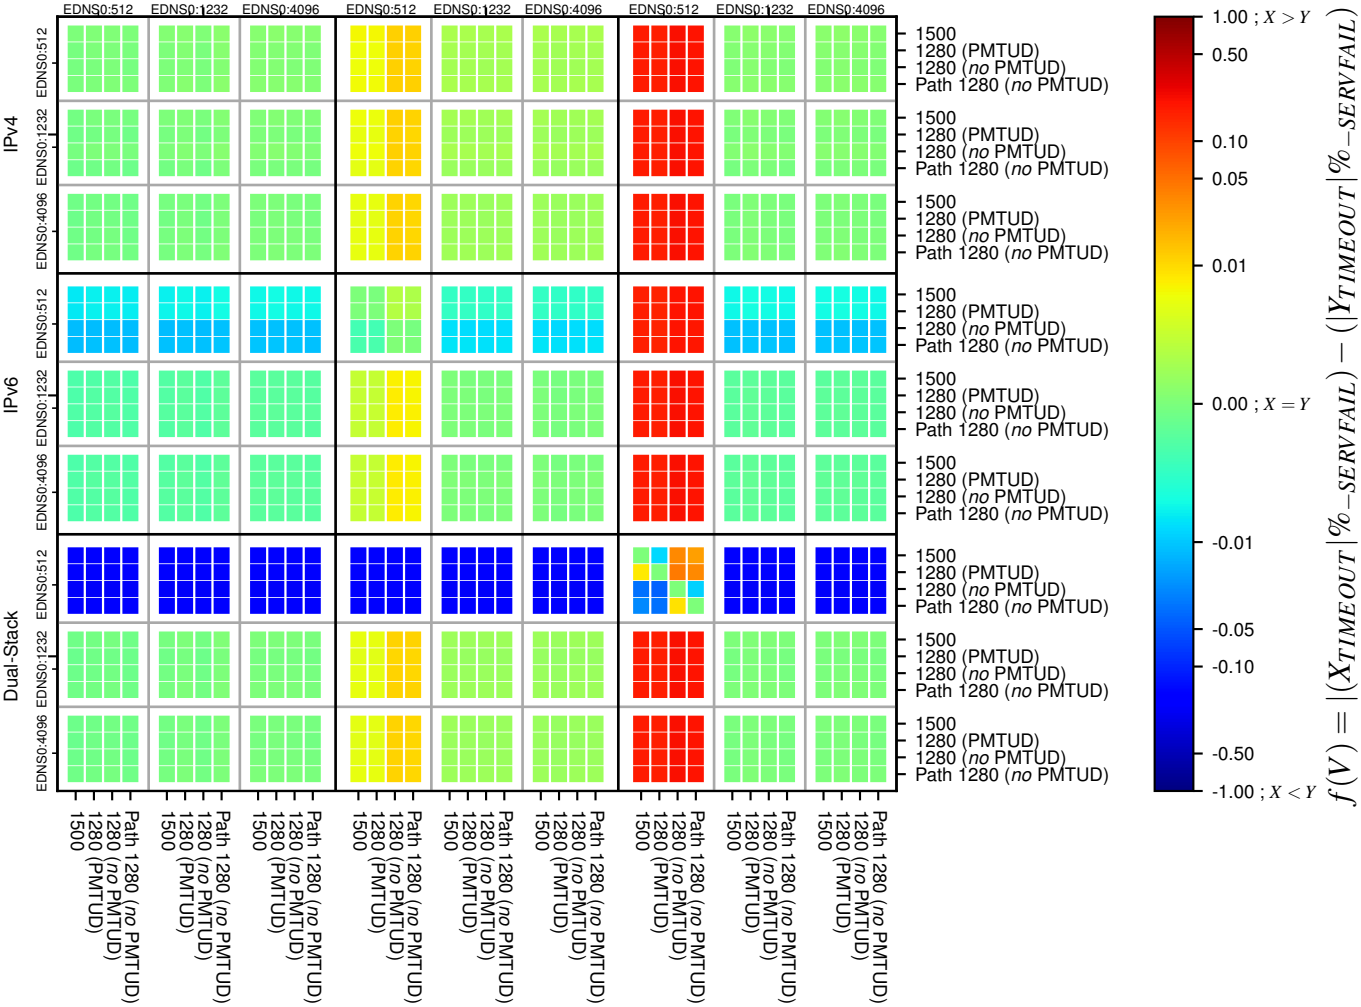

### All Zones without DNSSEC for '.org'

### All Zones for '.org'

$$f(V) = |(X_{TIMEOUT} | \% - SERVFAIL) - (Y_{TIMEOUT} | \% - SERVFAIL)|$$

$$f(V) = |(X_{TIMEOUT} | \% - SERVFAIL) - (Y_{TIMEOUT} | \% - SERVFAIL)|$$

$$f(V) = |(X_{TIMEOUT} | \% - SERVFAIL) - (Y_{TIMEOUT} | \% - SERVFAIL)|$$