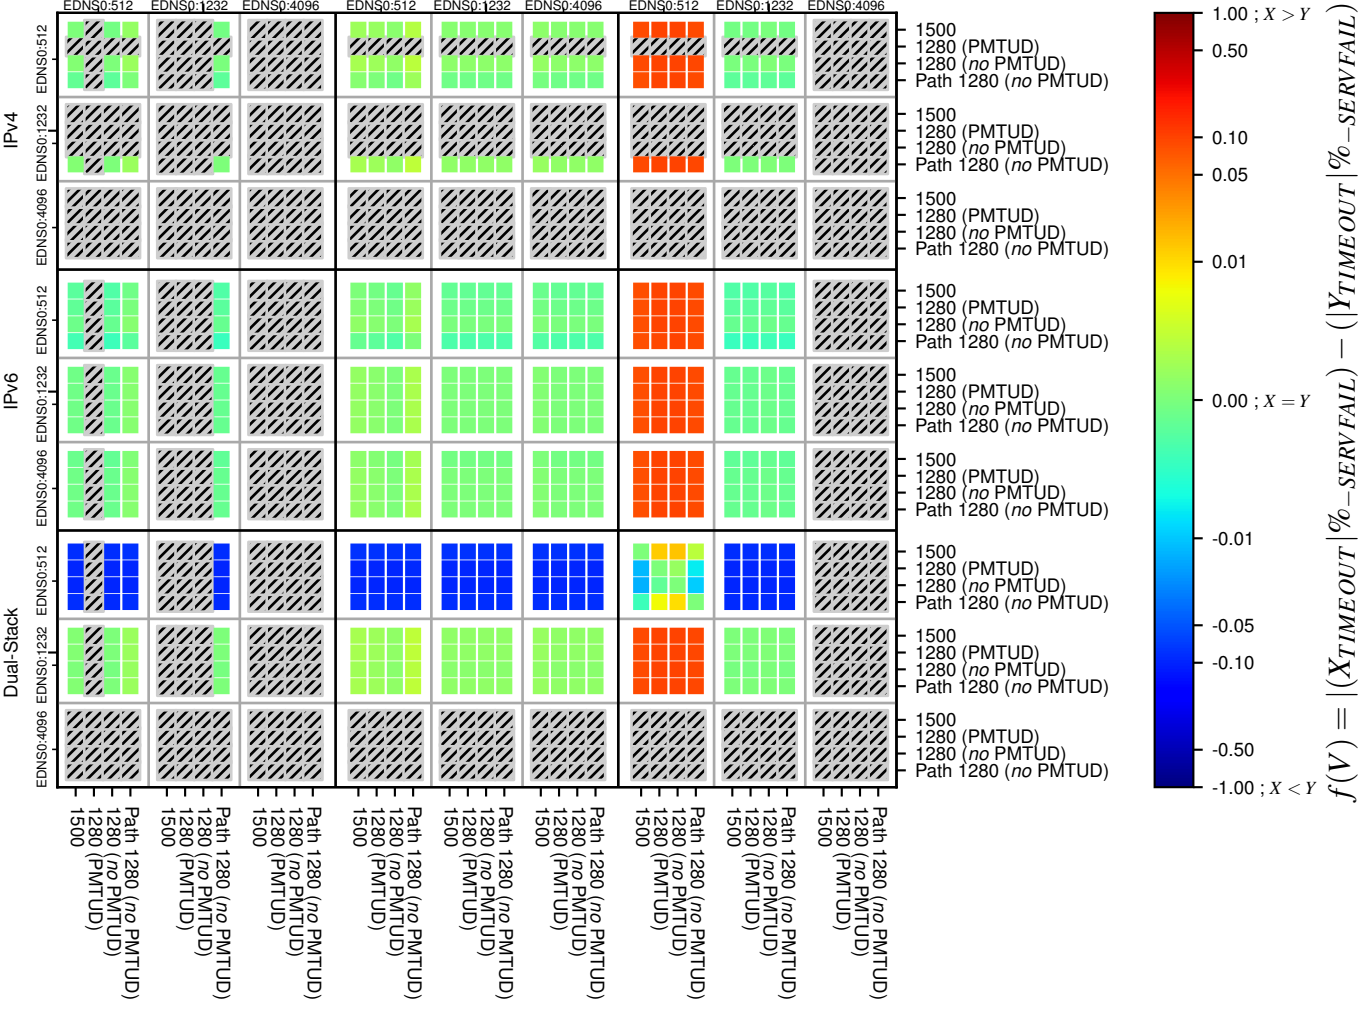

### All Zones without DNSSEC for '.org'

### All Zones for '.org'

$$f(V) = |(X_{TIMEOUT} | \% - SERVFAIL) - (Y_{TIMEOUT} | \% - SERVFAIL)|$$

$$f(V) = |(X_{TIMEOUT} | \% - SERVFAIL) - (Y_{TIMEOUT} | \% - SERVFAIL)|$$

$$f(V) = |(X_{TIMEOUT} | \% - SERVFAIL) - (Y_{TIMEOUT} | \% - SERVFAIL)|$$