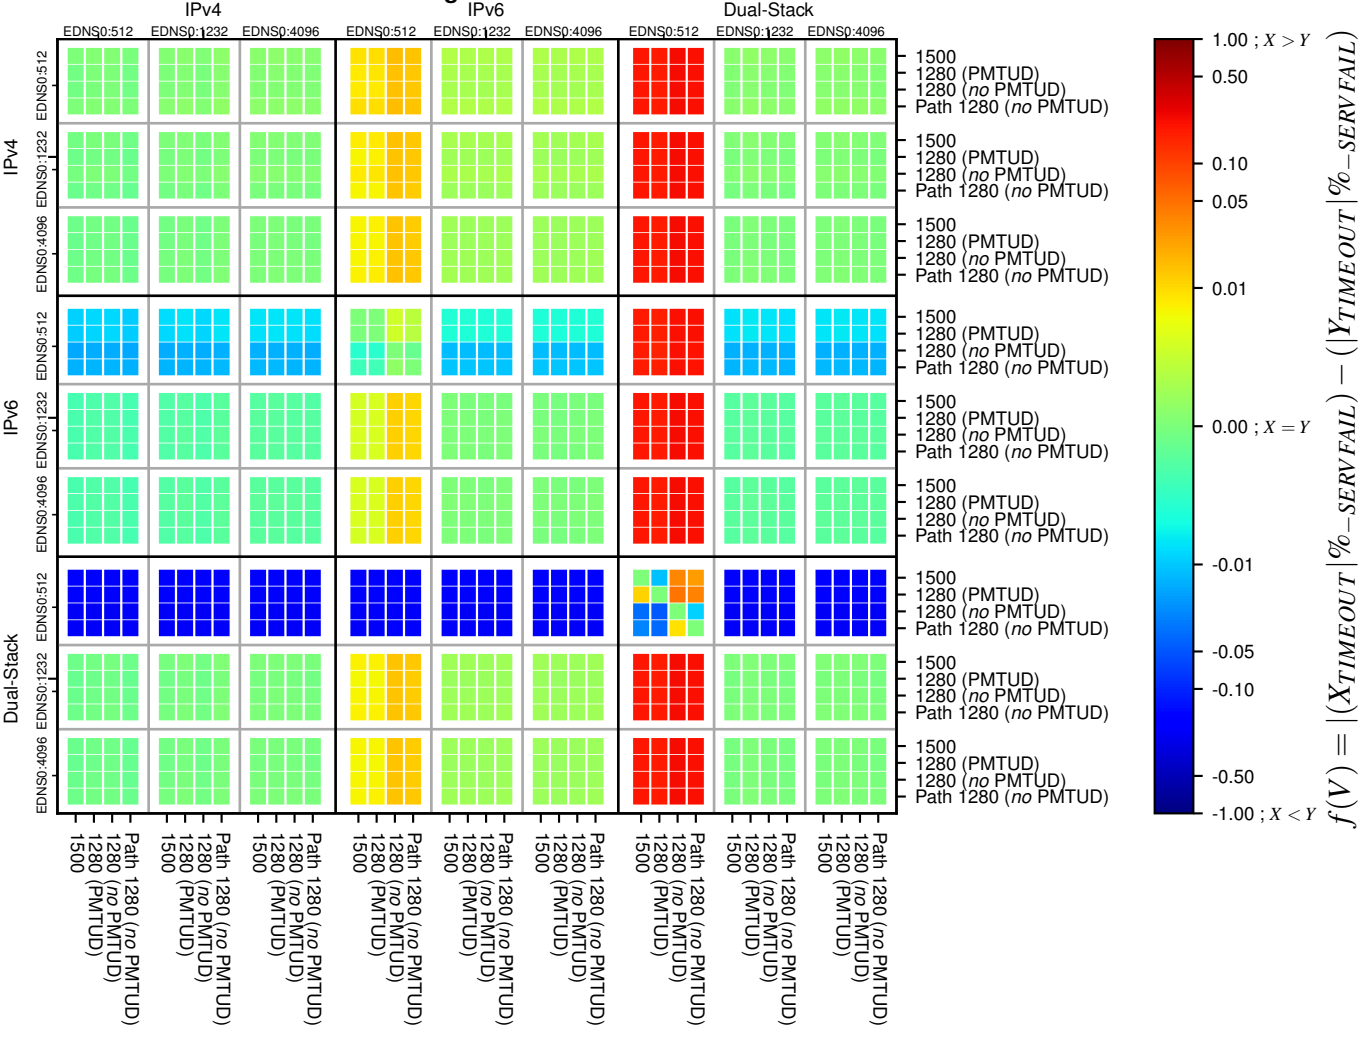

### All Zones without DNSSEC for '.org'

### All Zones for '.org'

$$f(V) = |(X_{TIMEOUT} | \% - SERVFAIL) - (Y_{TIMEOUT} | \% - SERVFAIL)|$$

$$f(V) = |(X_{TIMEOUT} | \% - SERVFAIL) - (Y_{TIMEOUT} | \% - SERVFAIL)|$$

$$f(V) = |(X_{TIMEOUT} | \% - SERVFAIL) - (Y_{TIMEOUT} | \% - SERVFAIL)|$$