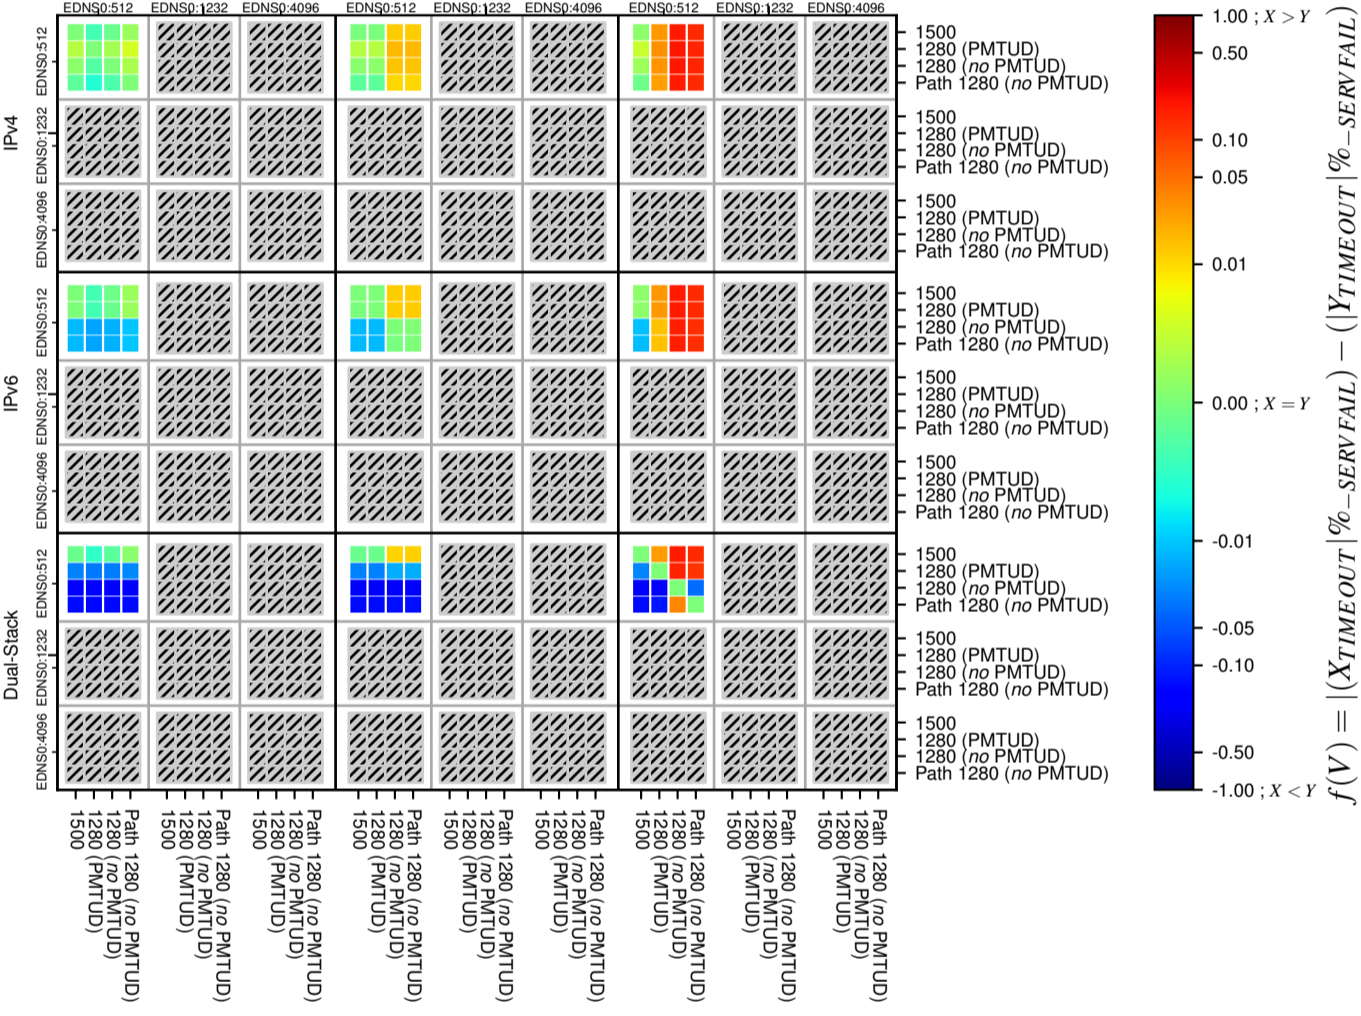

All Zones without DNSSEC for '.ru'

All Zones with DNSSEC for '.ru'

All Zones for '.ru'

$$f(V) = |X_{TIMEOUT} \% - SERVFAIL} - (Y_{TIMEOUT} \% - SERVFAIL)|$$

$$f(V) = |X_{TIMEOUT} \% - SERVFAIL} - (Y_{TIMEOUT} \% - SERVFAIL)|$$

$$f(V) = |X_{TIMEOUT} \% - SERVFAIL} - (Y_{TIMEOUT} \% - SERVFAIL)|$$