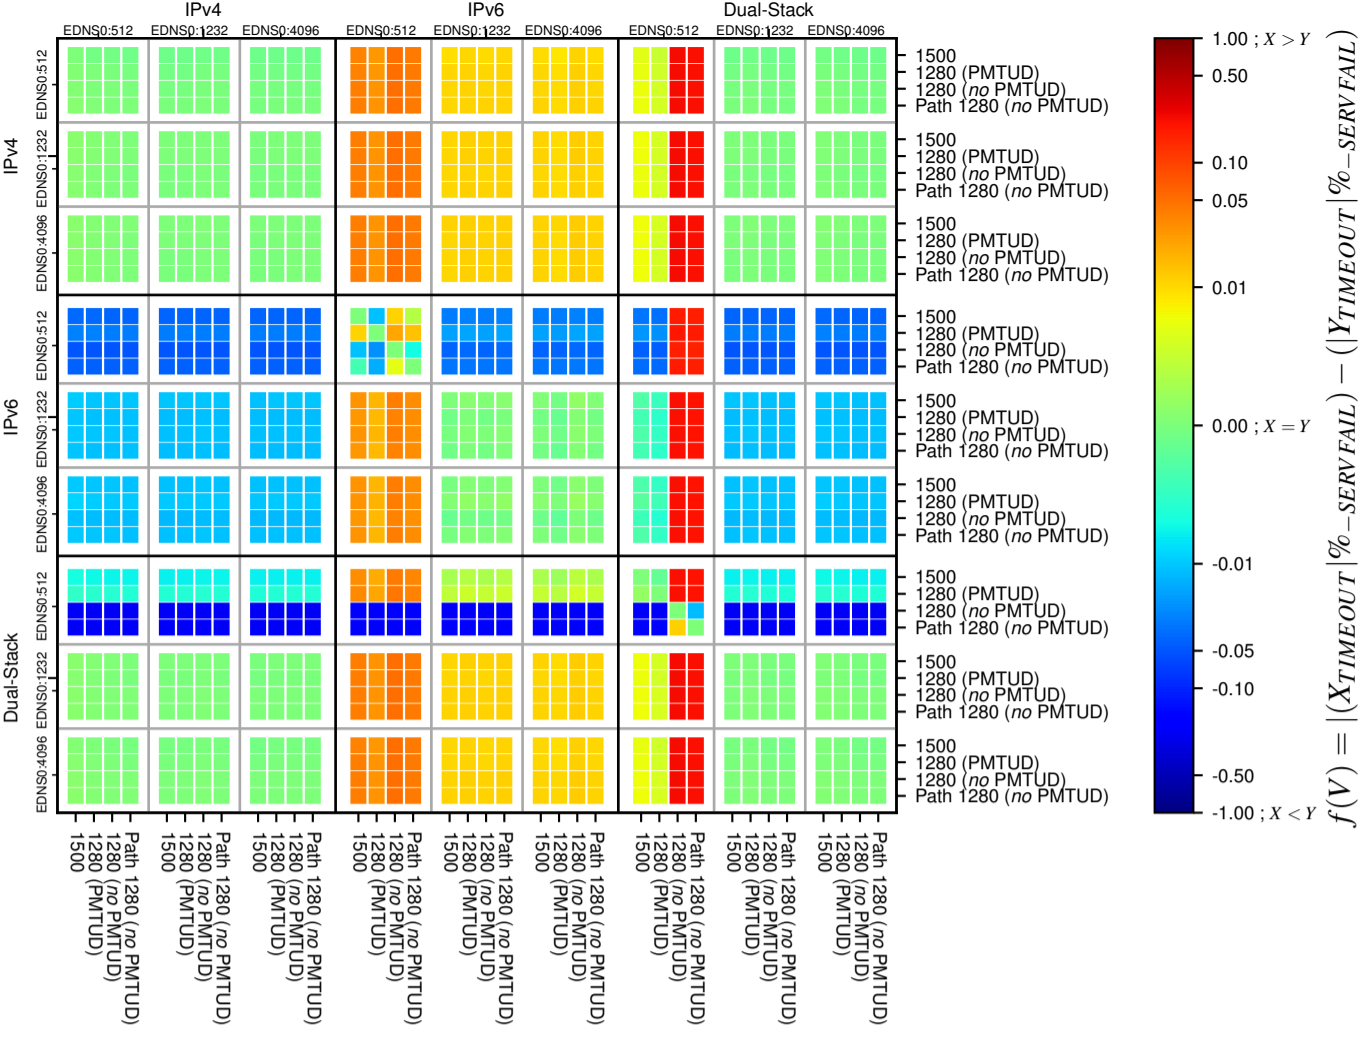

All Zones without DNSSEC for '.ru'

All Zones with DNSSEC for '.ru'

All Zones for '.ru'

$$f(V) = |X_{TIMEOUT} \% - SERVFAIL} - (Y_{TIMEOUT} \% - SERVFAIL)|$$

$$f(V) = |X_{TIMEOUT} \% - SERVFAIL} - (Y_{TIMEOUT} \% - SERVFAIL)|$$

$$f(V) = |X_{TIMEOUT} \% - SERVFAIL} - (Y_{TIMEOUT} \% - SERVFAIL)|$$