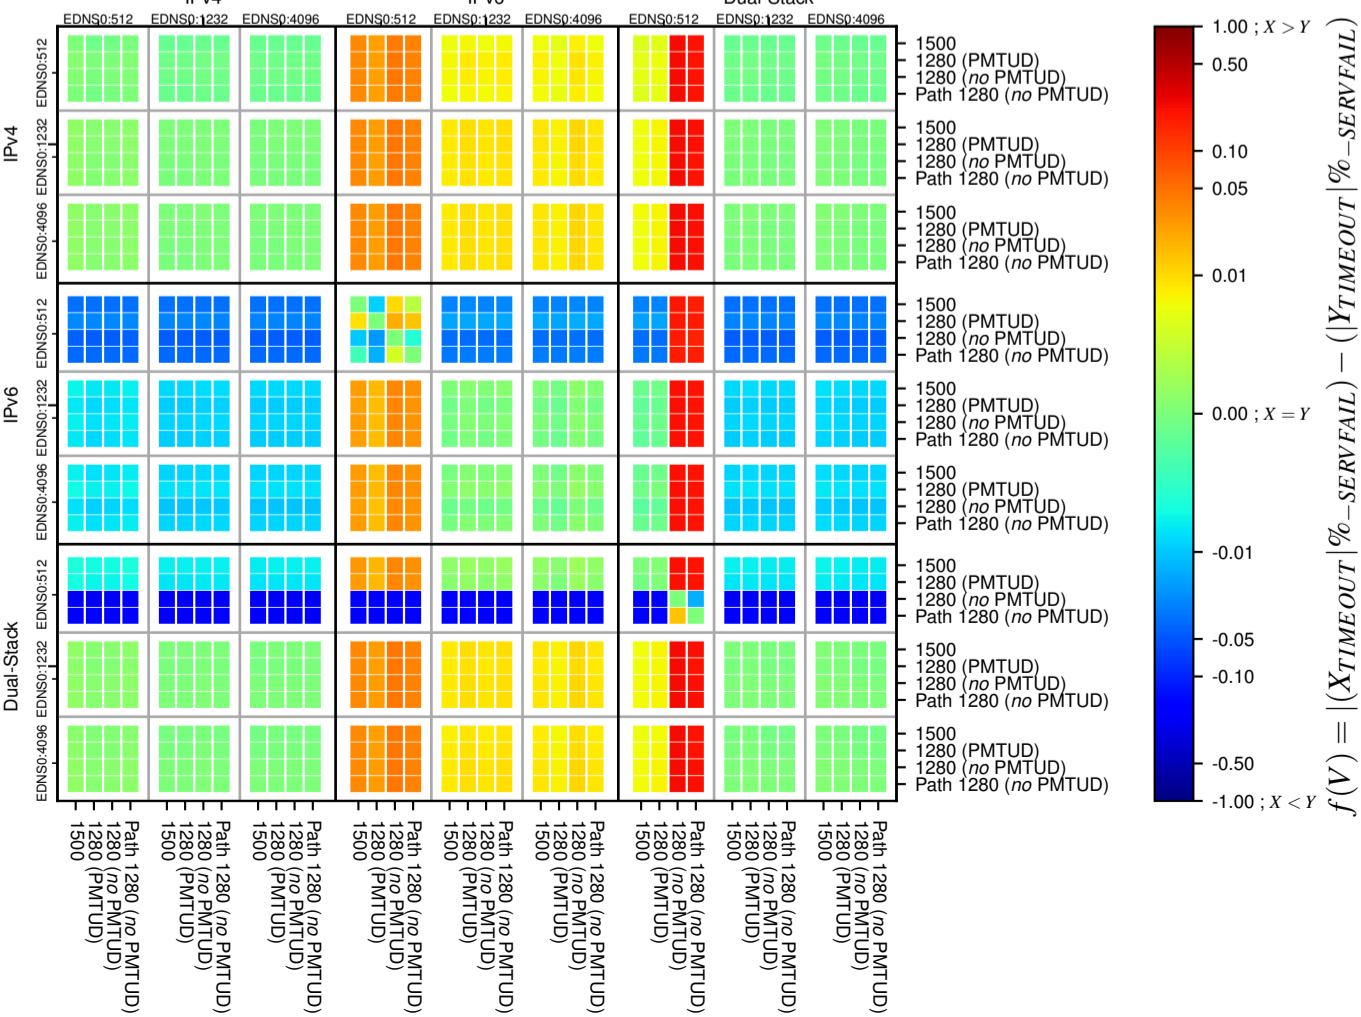

All Zones without DNSSEC for '.ru'

All Zones with DNSSEC for '.ru'

All Zones for '.ru'

$$f(V) = |X_{TIMEOUT} \% - SERVFAIL} - (Y_{TIMEOUT} \% - SERVFAIL)|$$

$$f(V) = |X_{TIMEOUT} \% - SERVFAIL} - (Y_{TIMEOUT} \% - SERVFAIL)|$$

$$f(V) = |X_{TIMEOUT} \% - SERVFAIL} - (Y_{TIMEOUT} \% - SERVFAIL)|$$