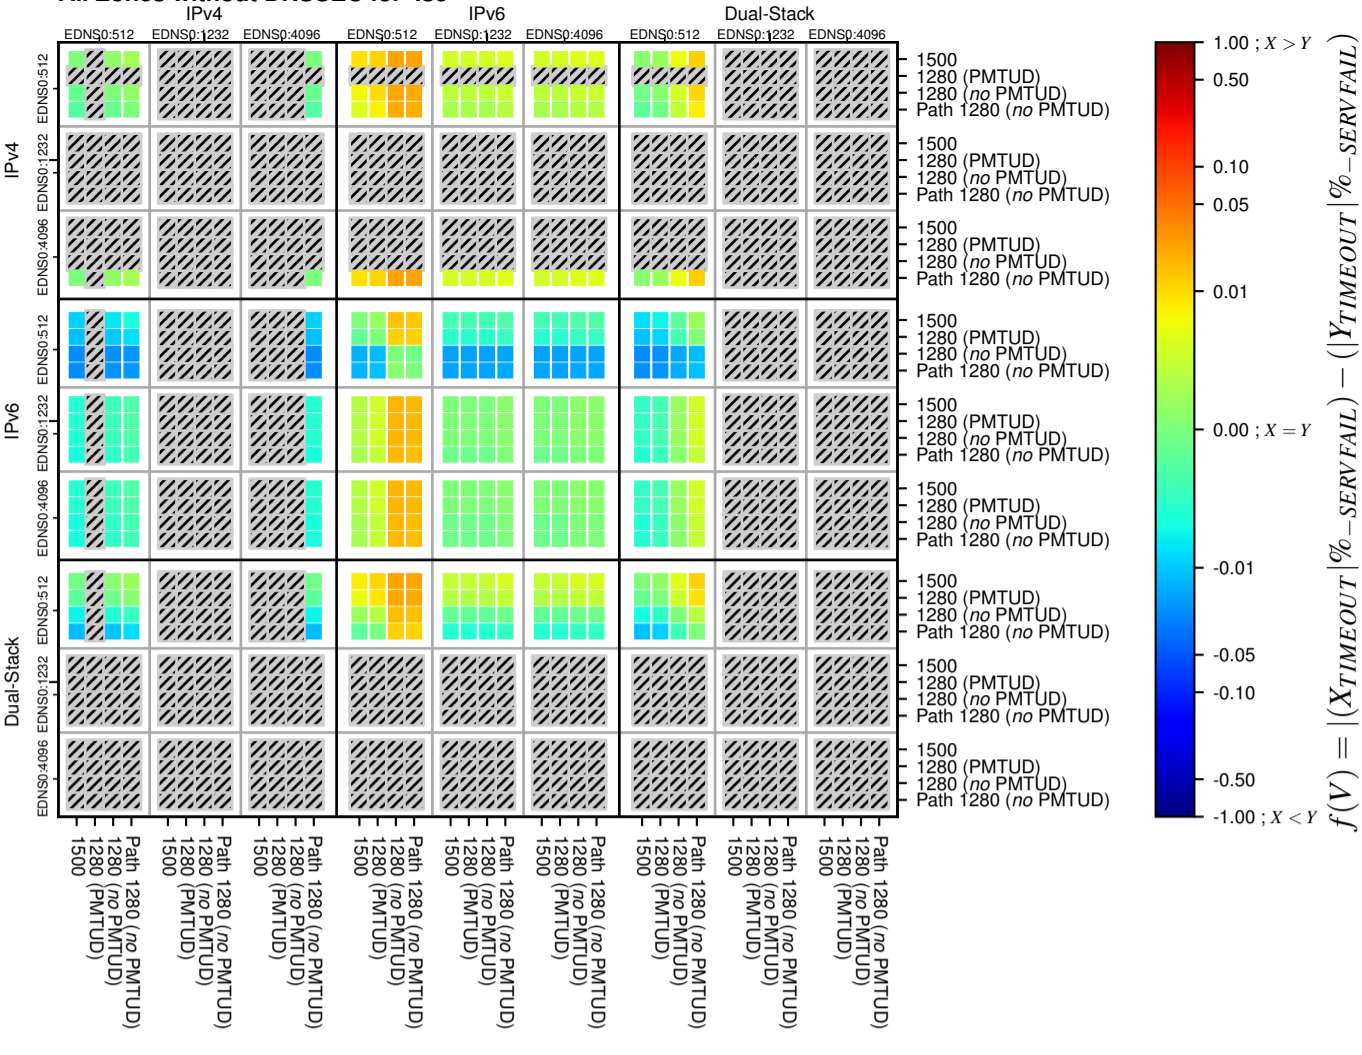

All Zones without DNSSEC for '.se'

All Zones with DNSSEC for '.se'

All Zones for '.se'