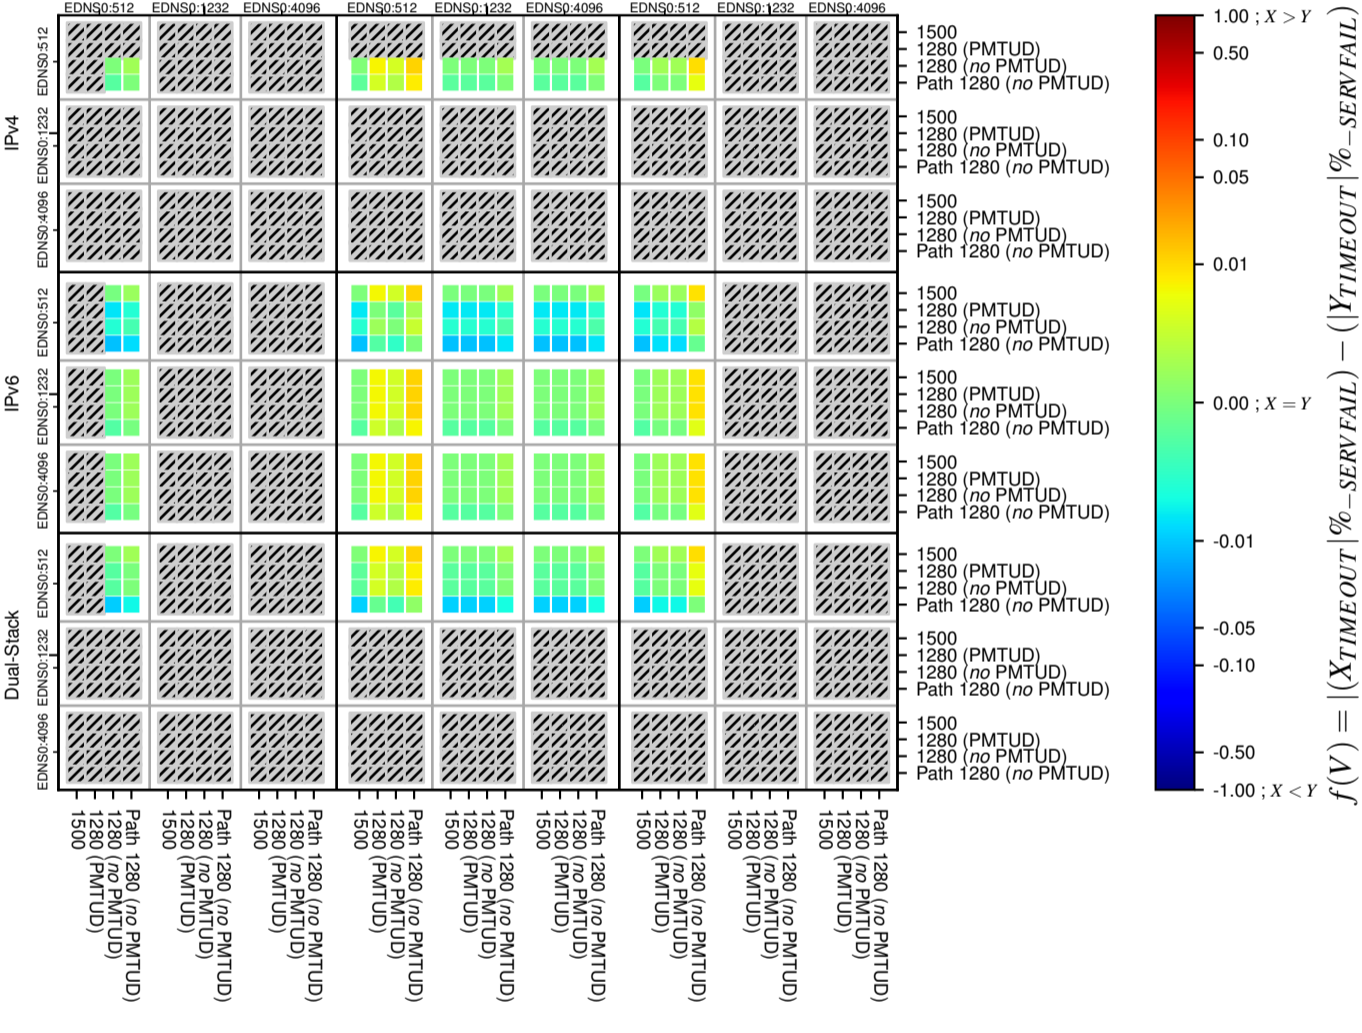

All Zones without DNSSEC for '.se'

All Zones with DNSSEC for '.se'

All Zones for '.se'