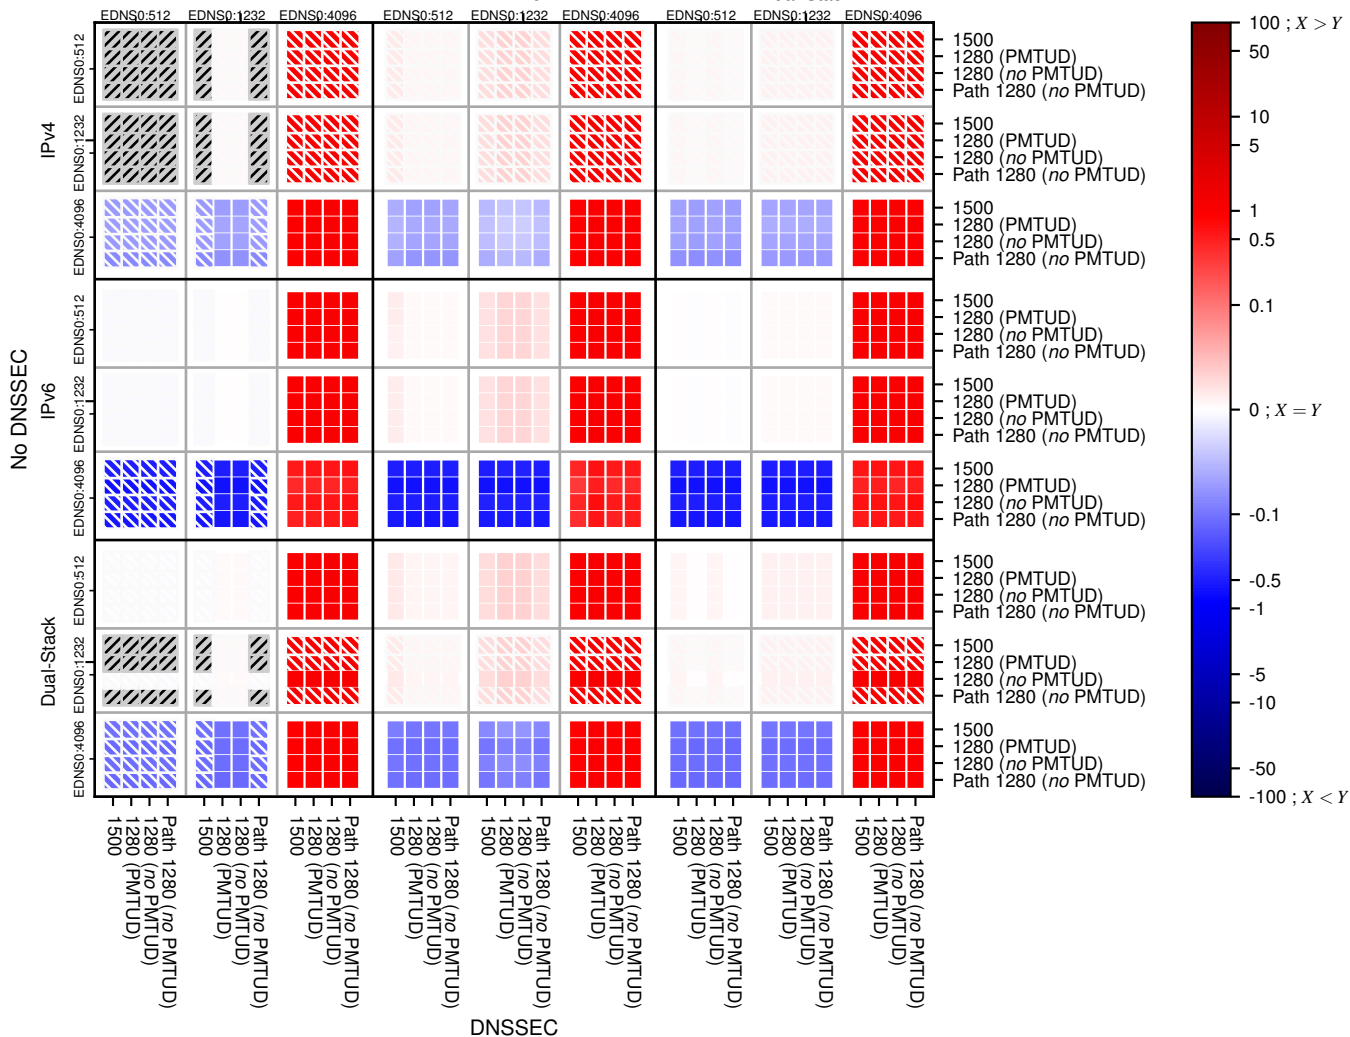

comp_dnssec-both-UDP_frag

IPv4

IPv6

Dual-Stack

DNSSEC