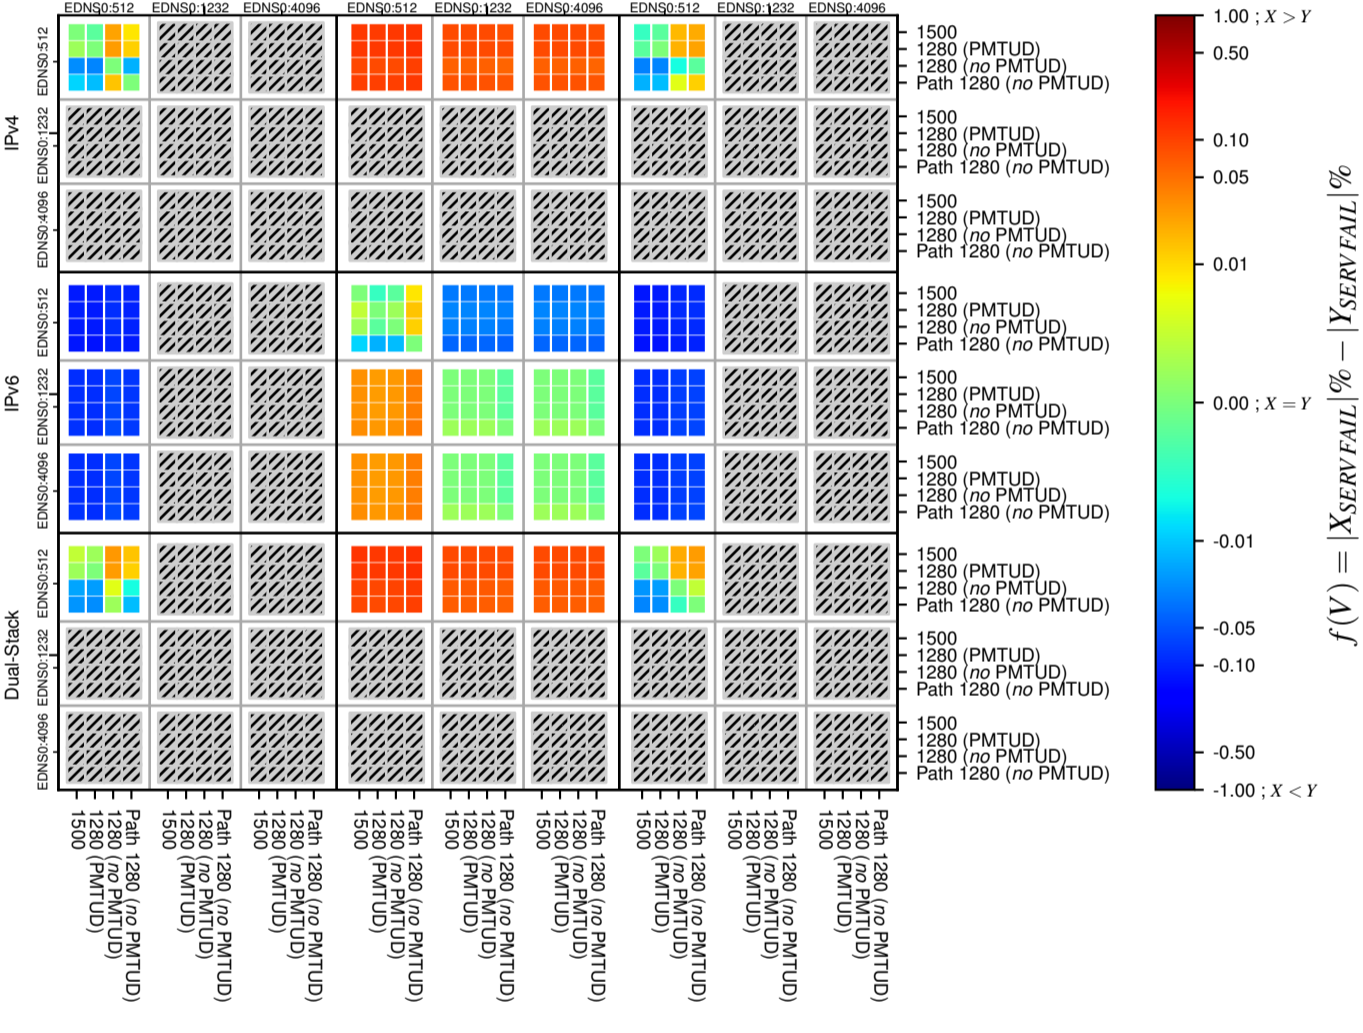

All Zones without DNSSEC for '.se'

All Zones with DNSSEC for '.se'

All Zones for '.se'