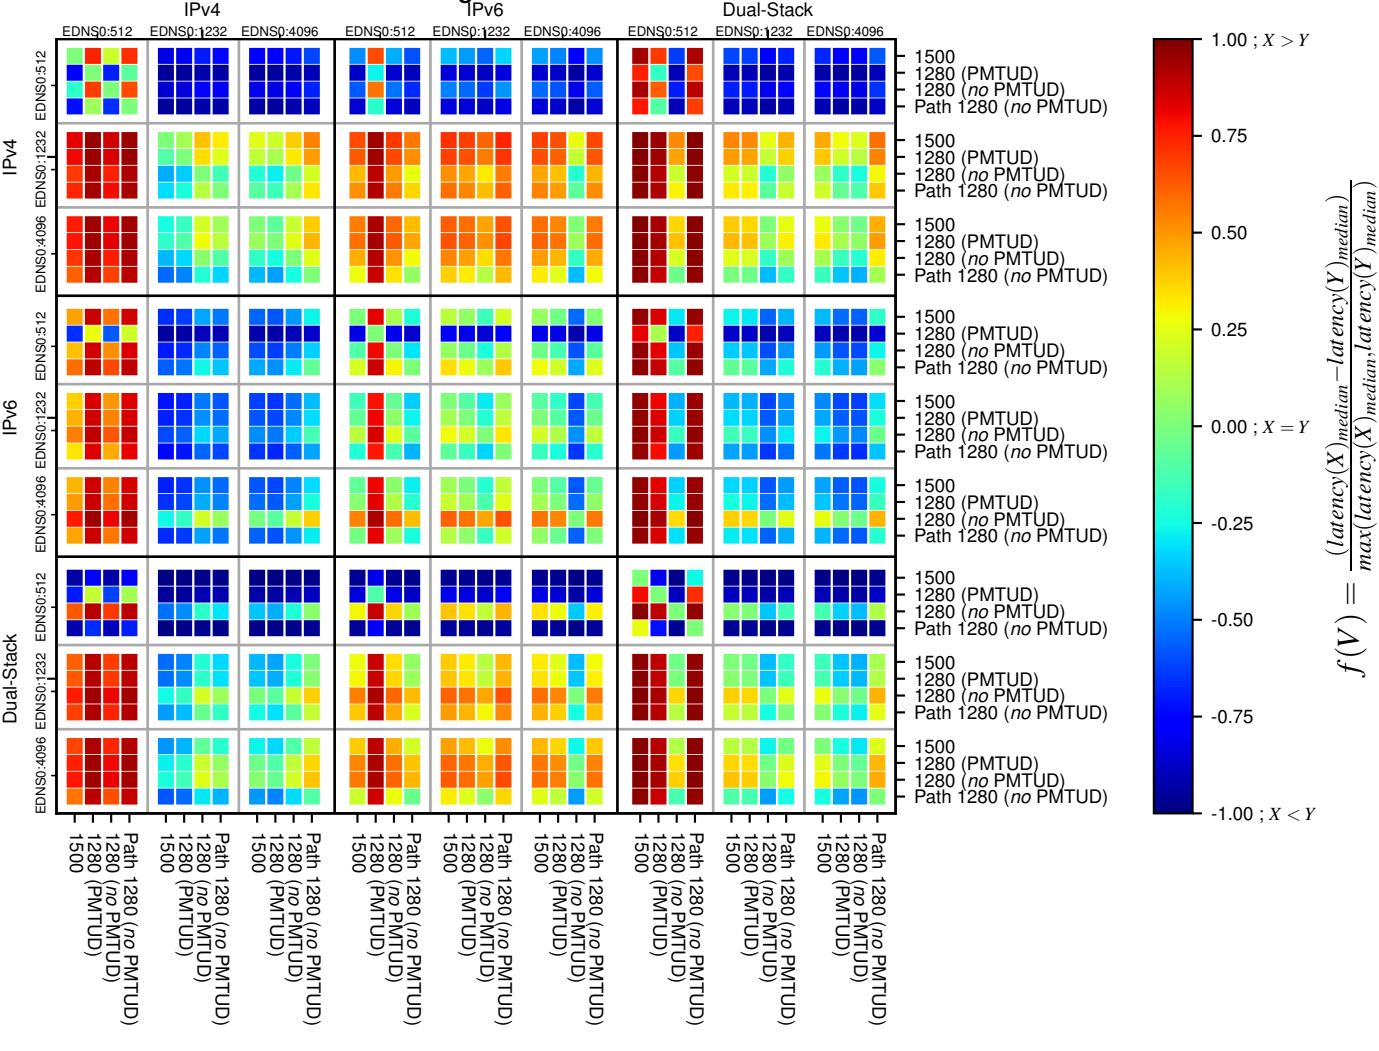

All Zones without DNSSEC returning NOERROR for '.de'

All Zones with DNSSEC returning NOERROR for '.de'

All Zones returning NOERROR for '.de'