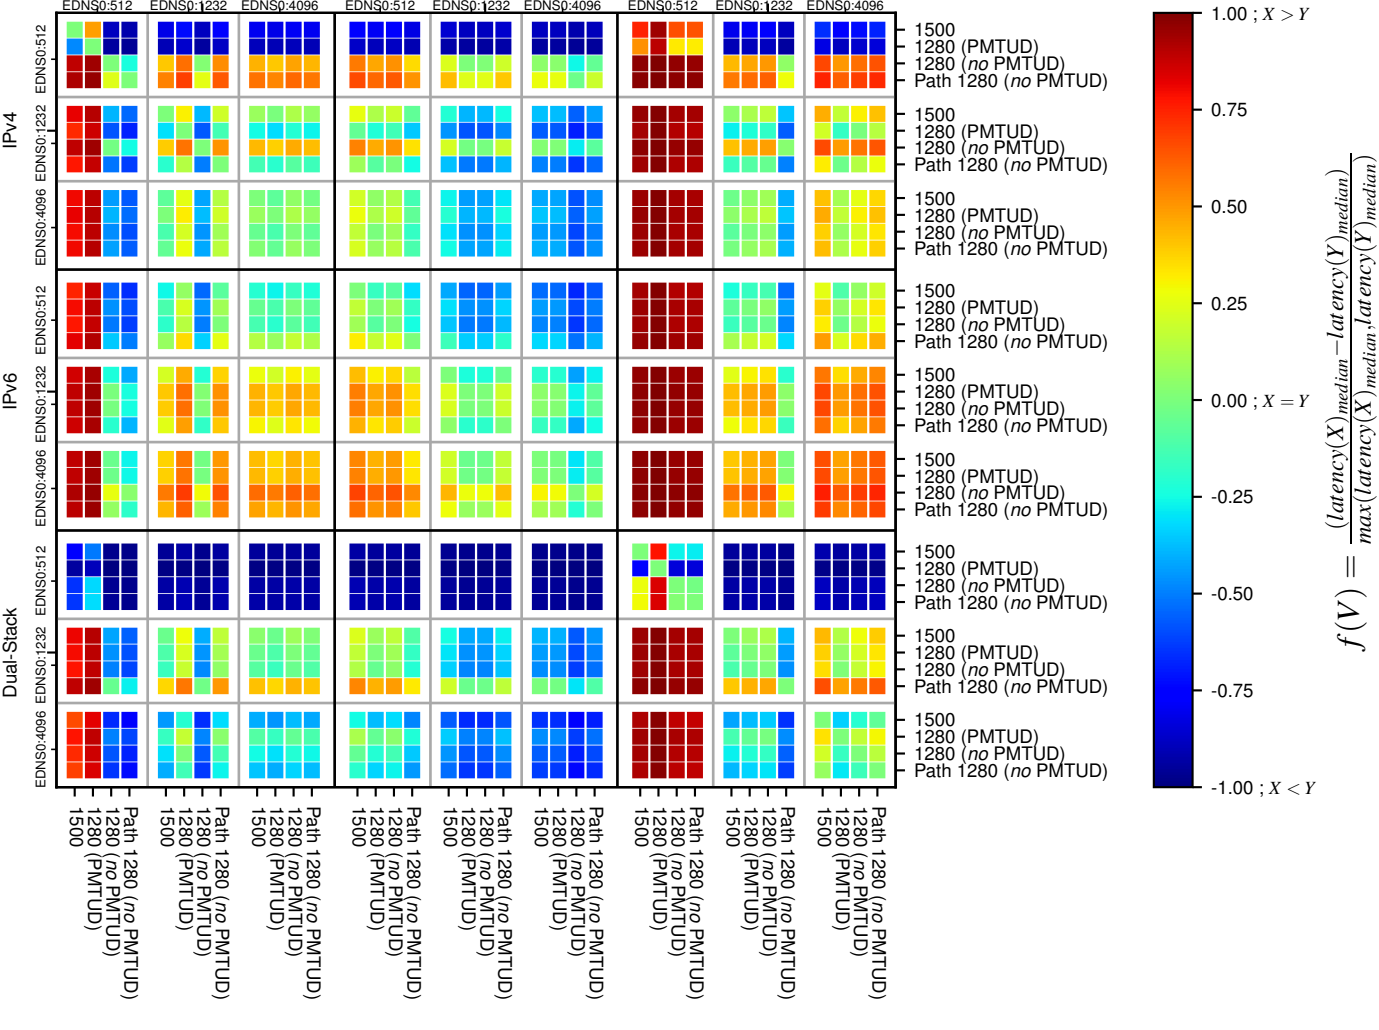

All Zones without DNSSEC returning NOERROR for '.de'

All Zones with DNSSEC returning NOERROR for '.de'

All Zones returning NOERROR for '.de'