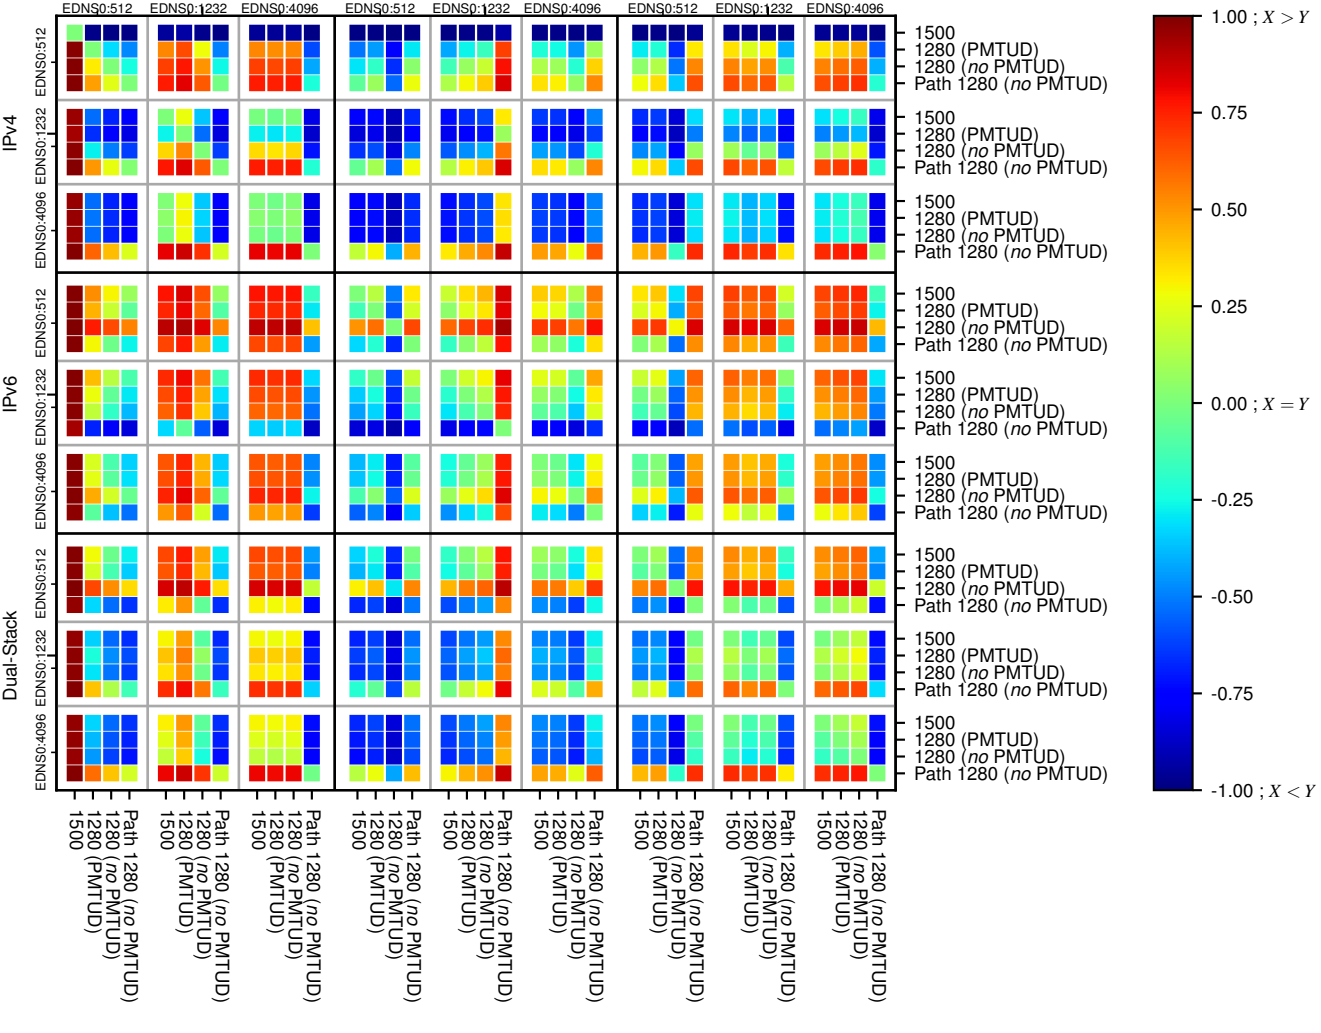

### All Zones without DNSSEC returning NOERROR for '.nl'

### All Zones with DNSSEC returning NOERROR for '.nl'