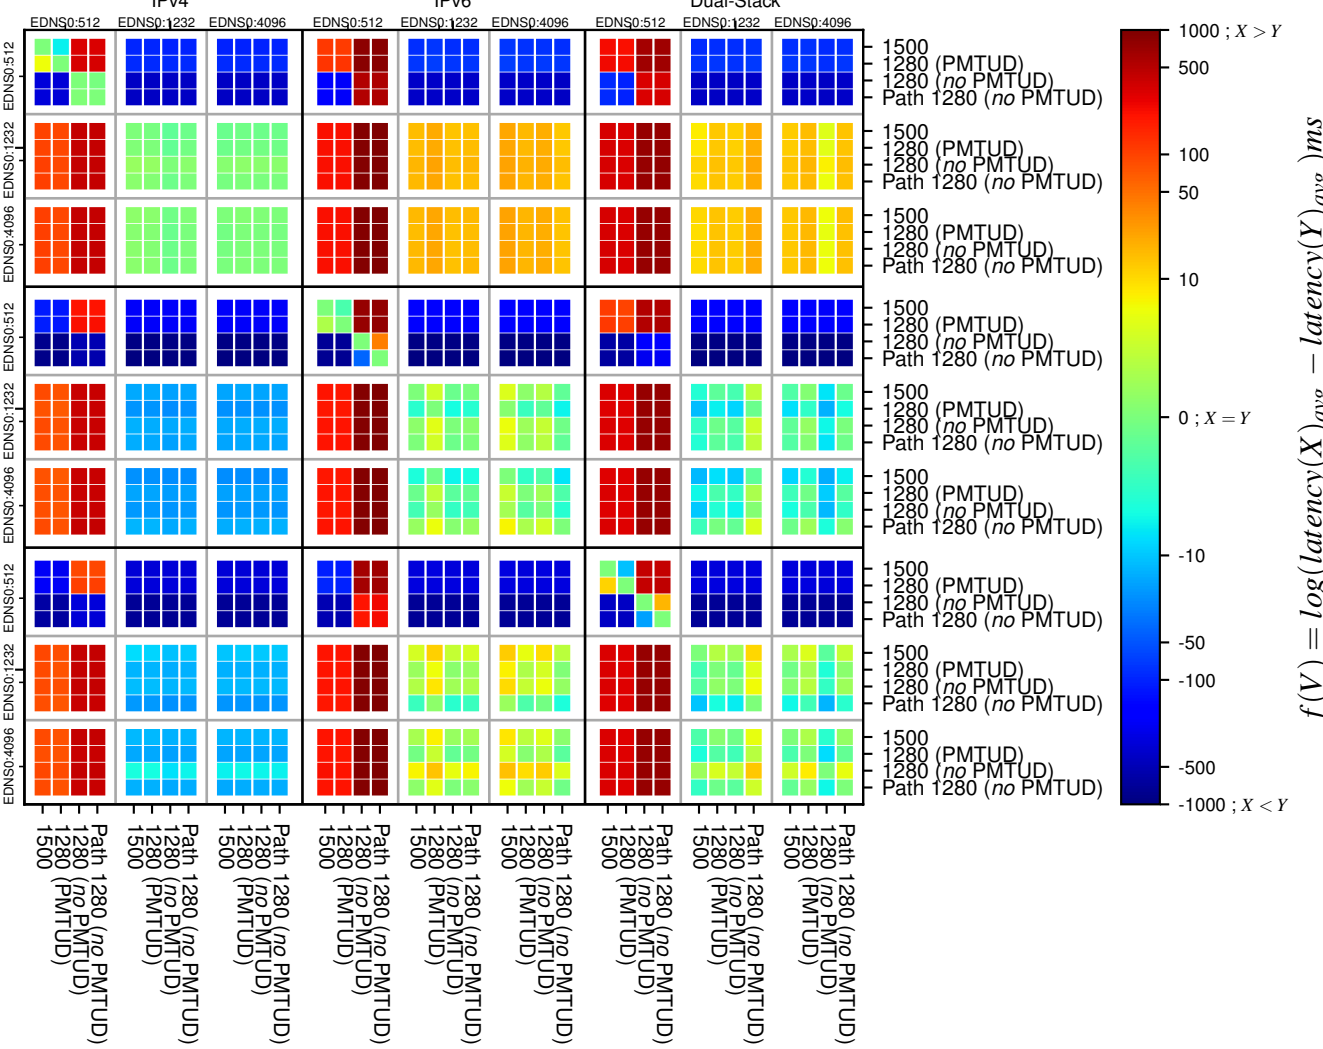

All Zones without DNSSEC returning NOERROR for '.com'

All Zones with DNSSEC returning NOERROR for '.com'

All Zones returning NOERROR for '.com'