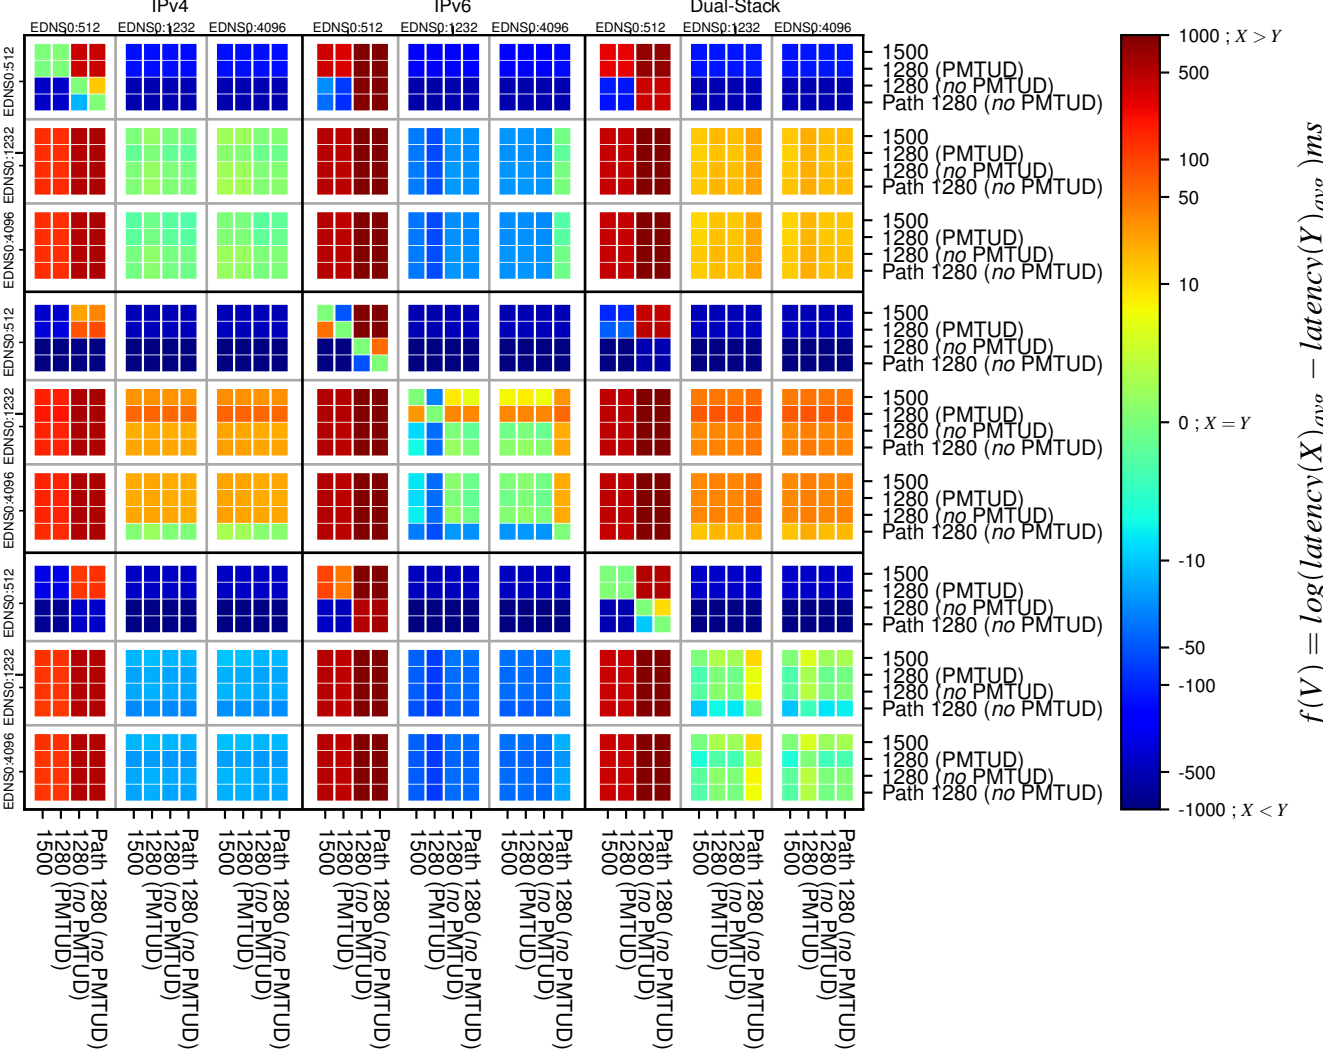

All Zones without DNSSEC returning NOERROR for '.com'

All Zones with DNSSEC returning NOERROR for '.com'

All Zones returning NOERROR for '.com'