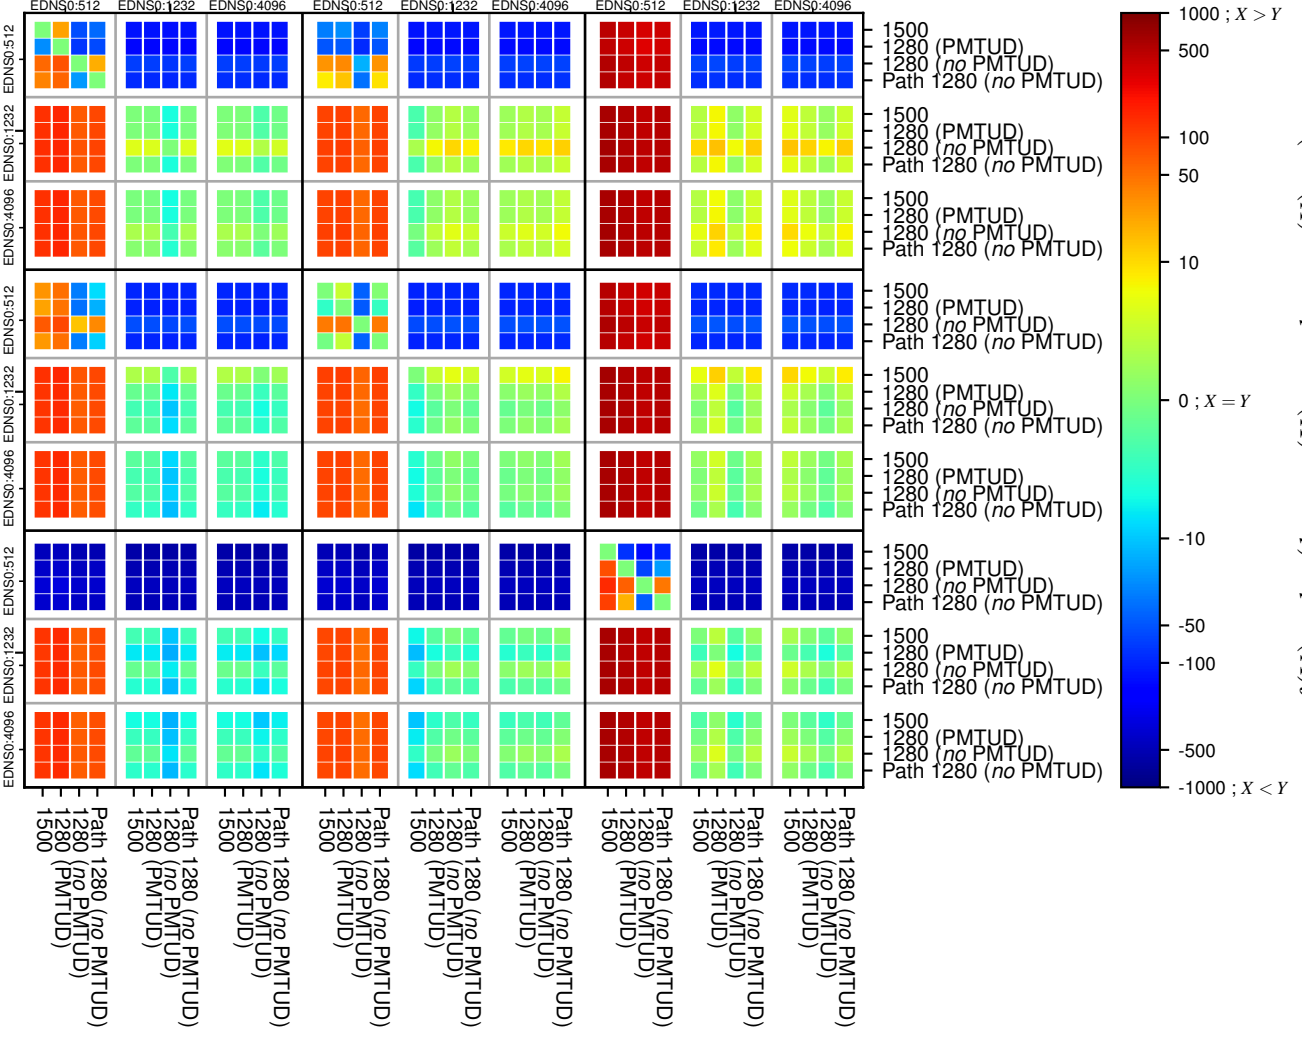

All Zones without DNSSEC returning NOERROR for '.de'

All Zones with DNSSEC returning NOERROR for '.de'

All Zones returning NOERROR for '.de'