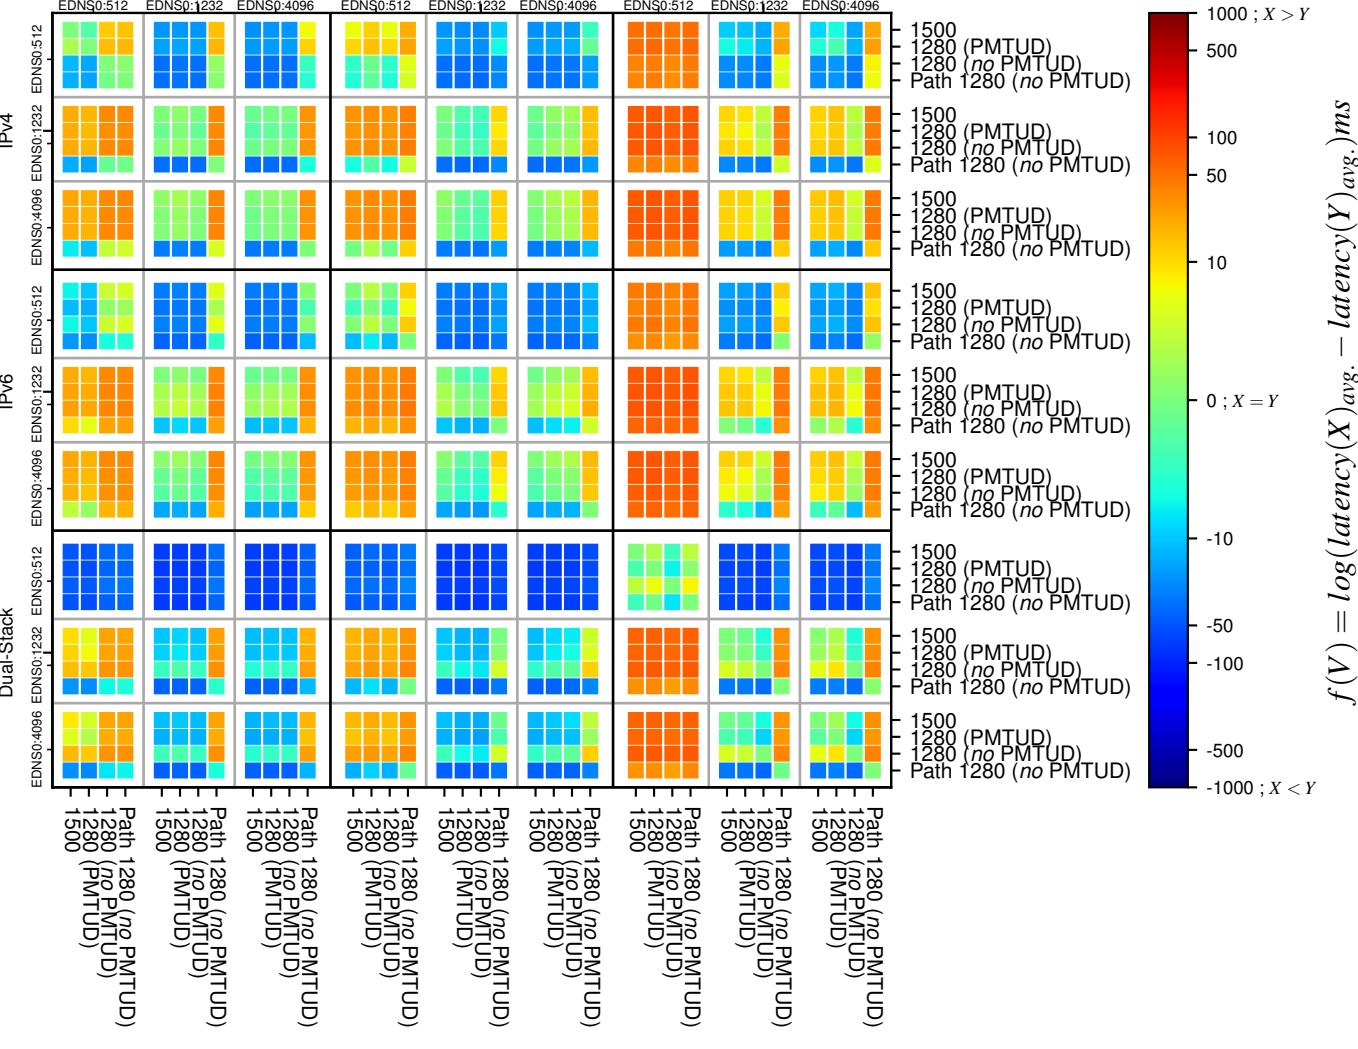

### All Zones without DNSSEC returning NOERROR for '.nl'

### All Zones with DNSSEC returning NOERROR for '.nl'