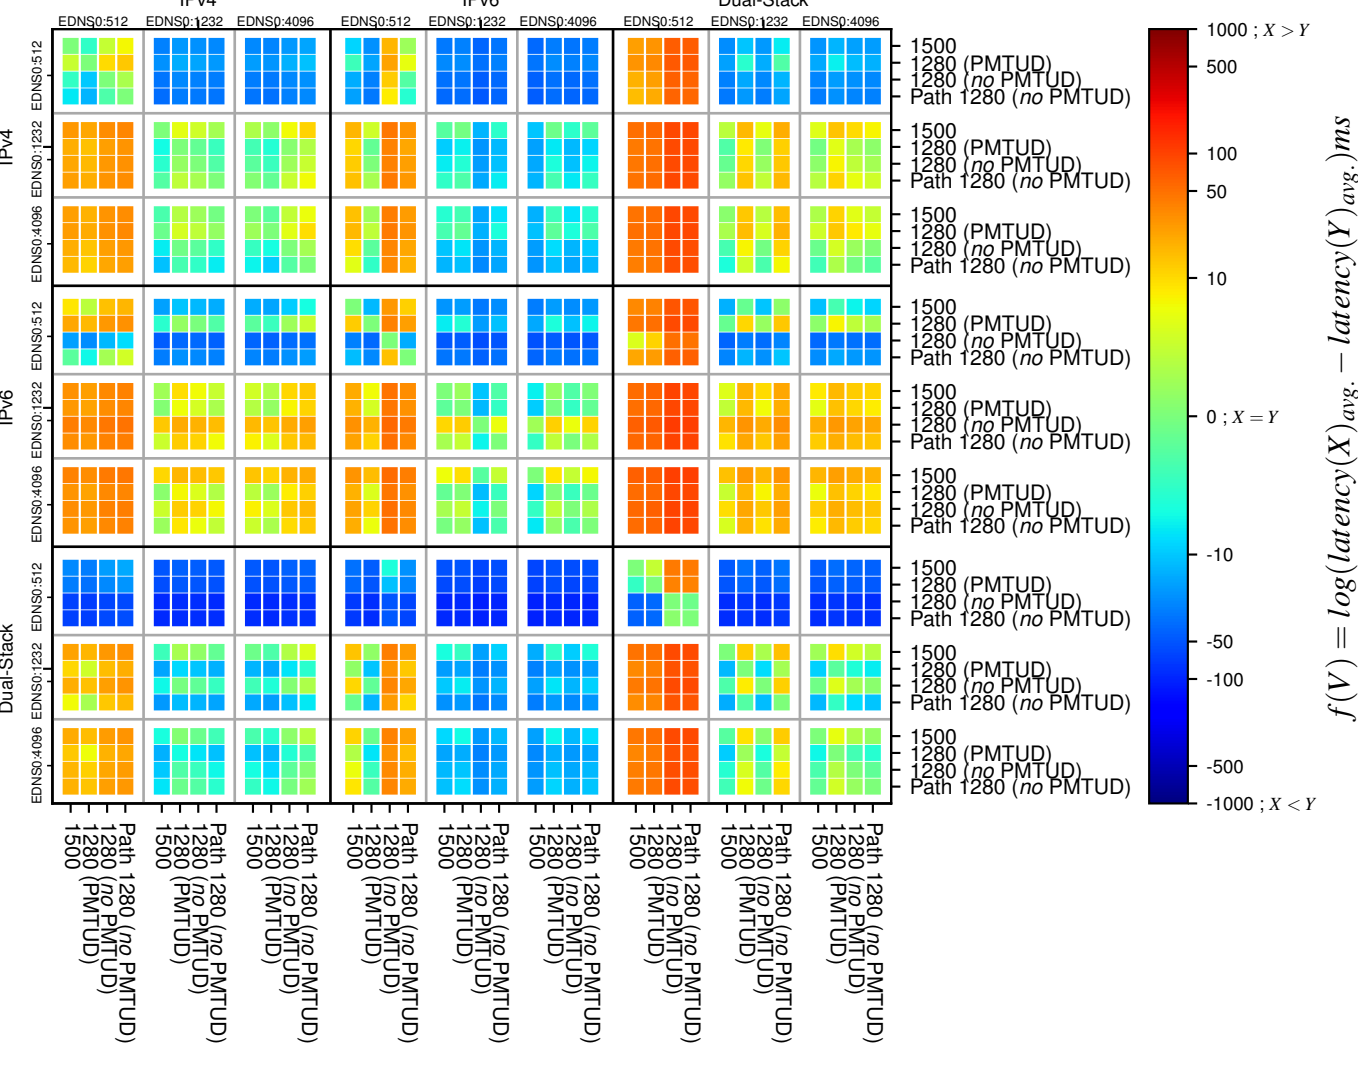

### All Zones without DNSSEC returning NOERROR for '.nl'