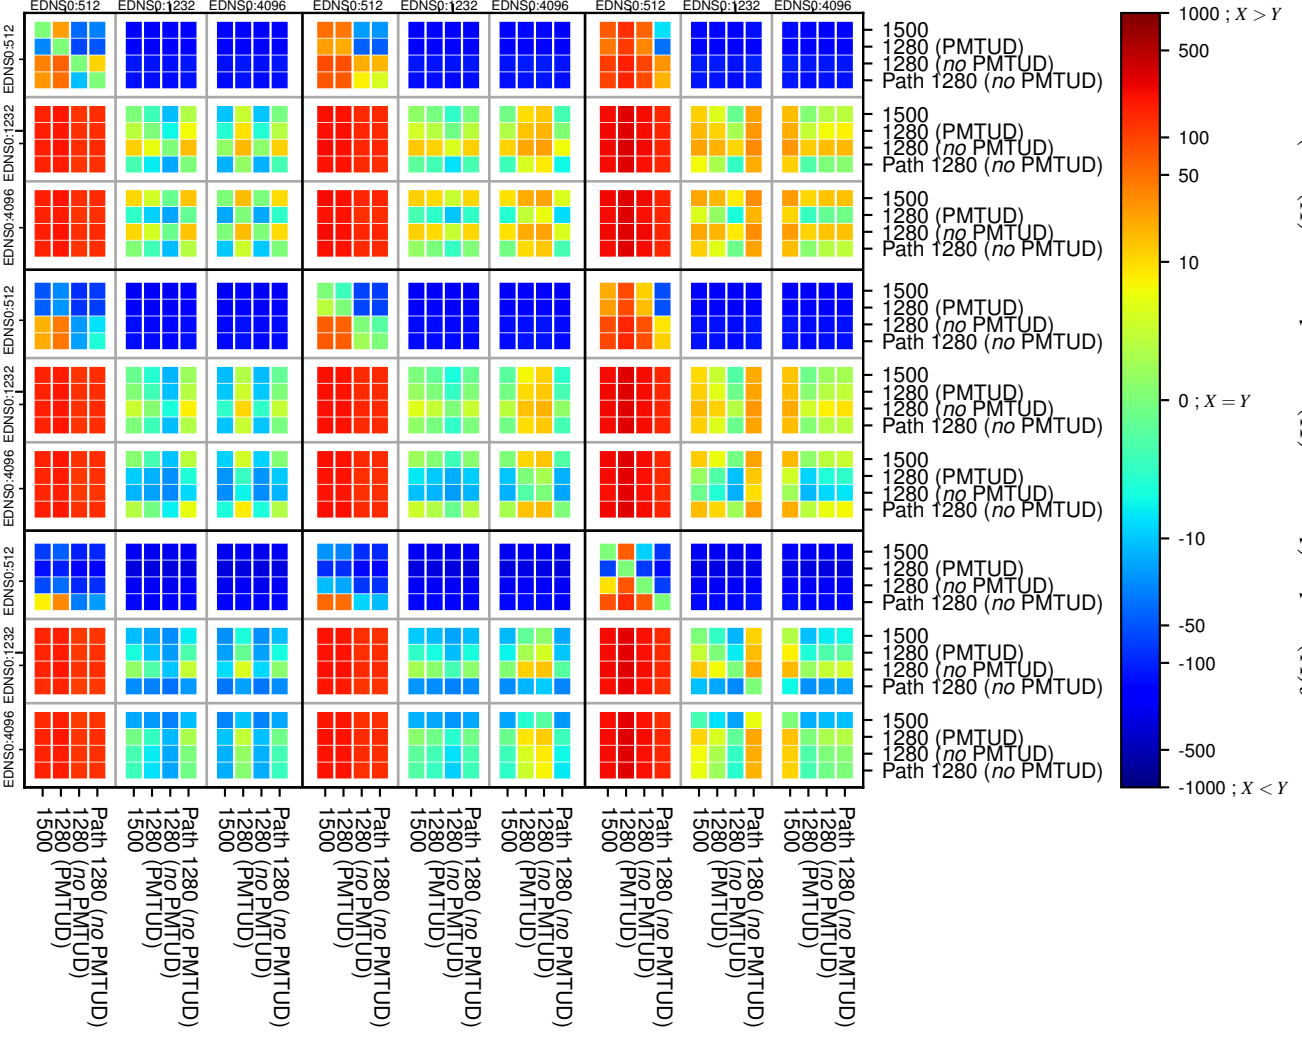

All Zones with DNSSEC returning NOERROR for '.se'