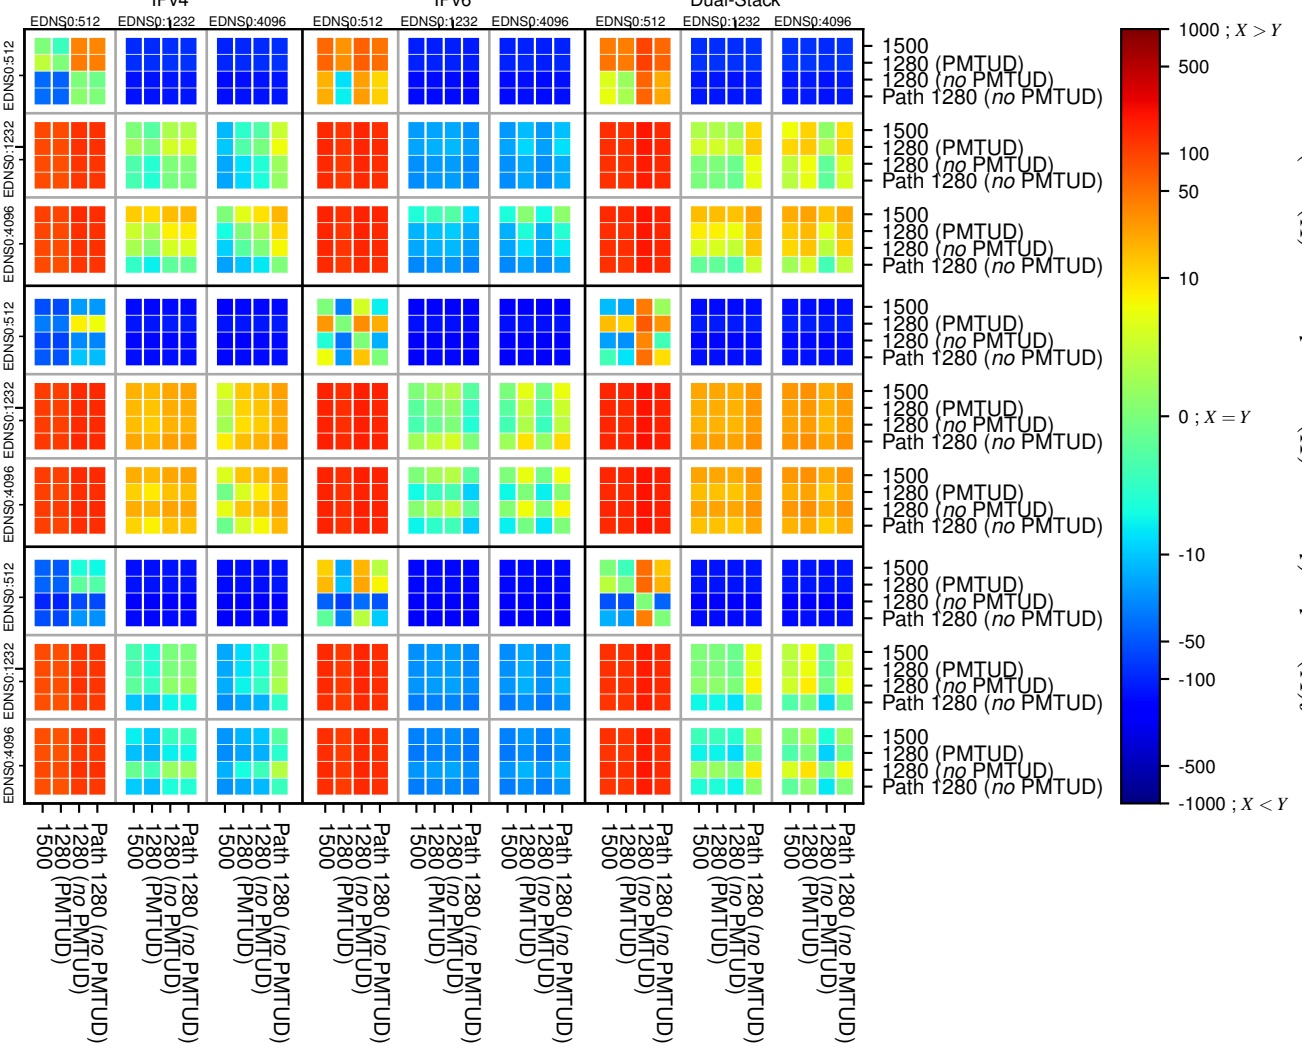

### All Zones without DNSSEC returning NOERROR for '.se'