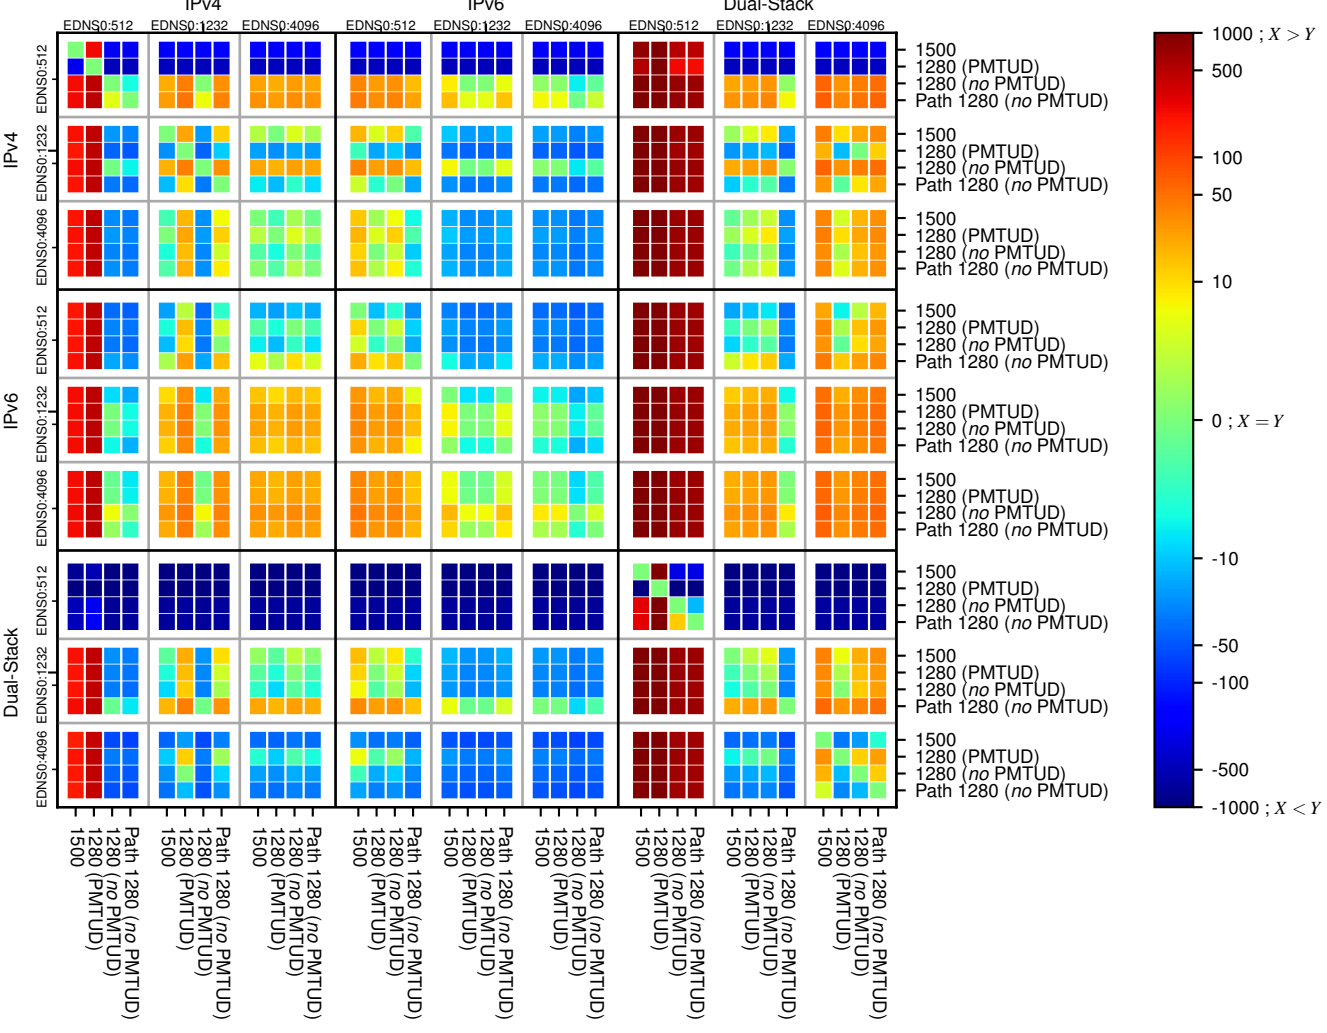

All Zones without DNSSEC returning NOERROR for '.de'

All Zones with DNSSEC returning NOERROR for '.de'

All Zones returning NOERROR for '.de'