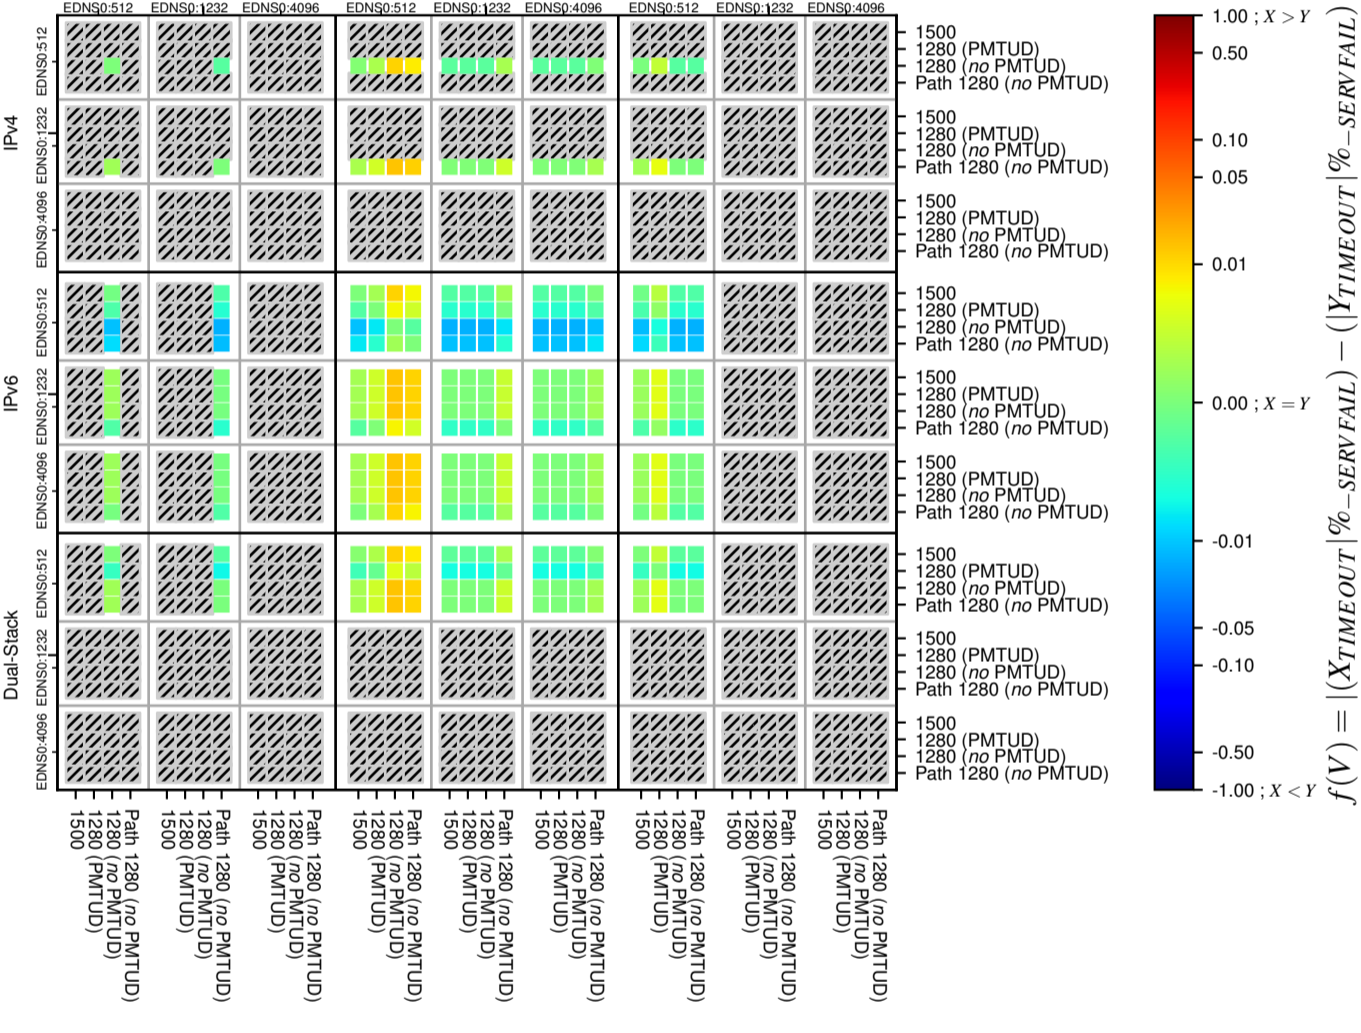

All Zones without DNSSEC for '.se'

All Zones with DNSSEC for '.se'

All Zones for '.se'