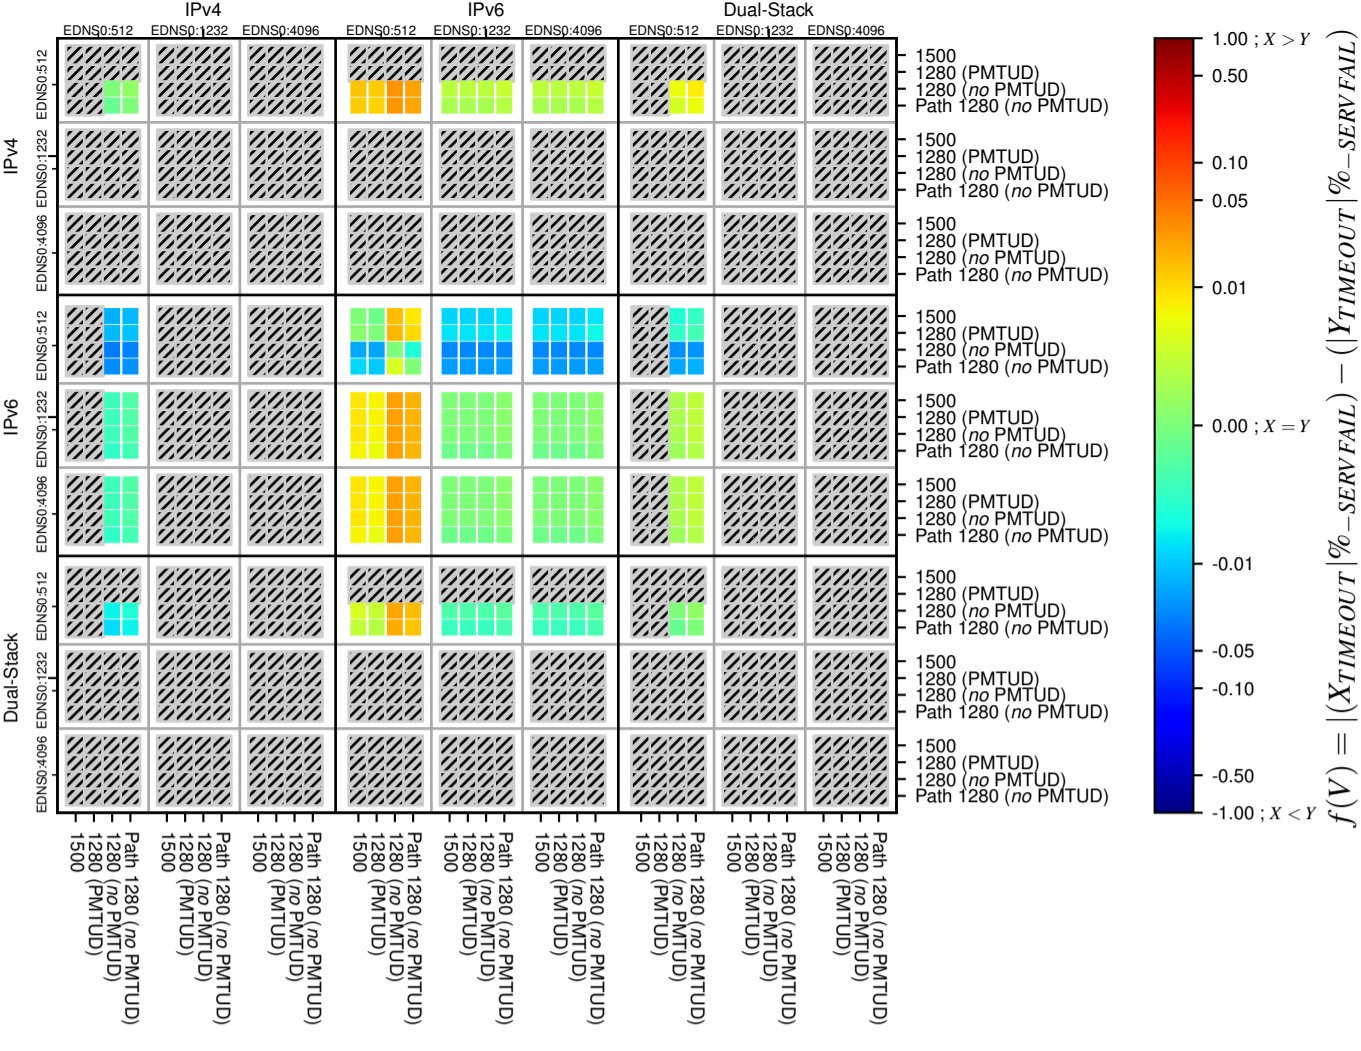

All Zones without DNSSEC for '.se'

All Zones with DNSSEC for '.se'

All Zones for '.se'