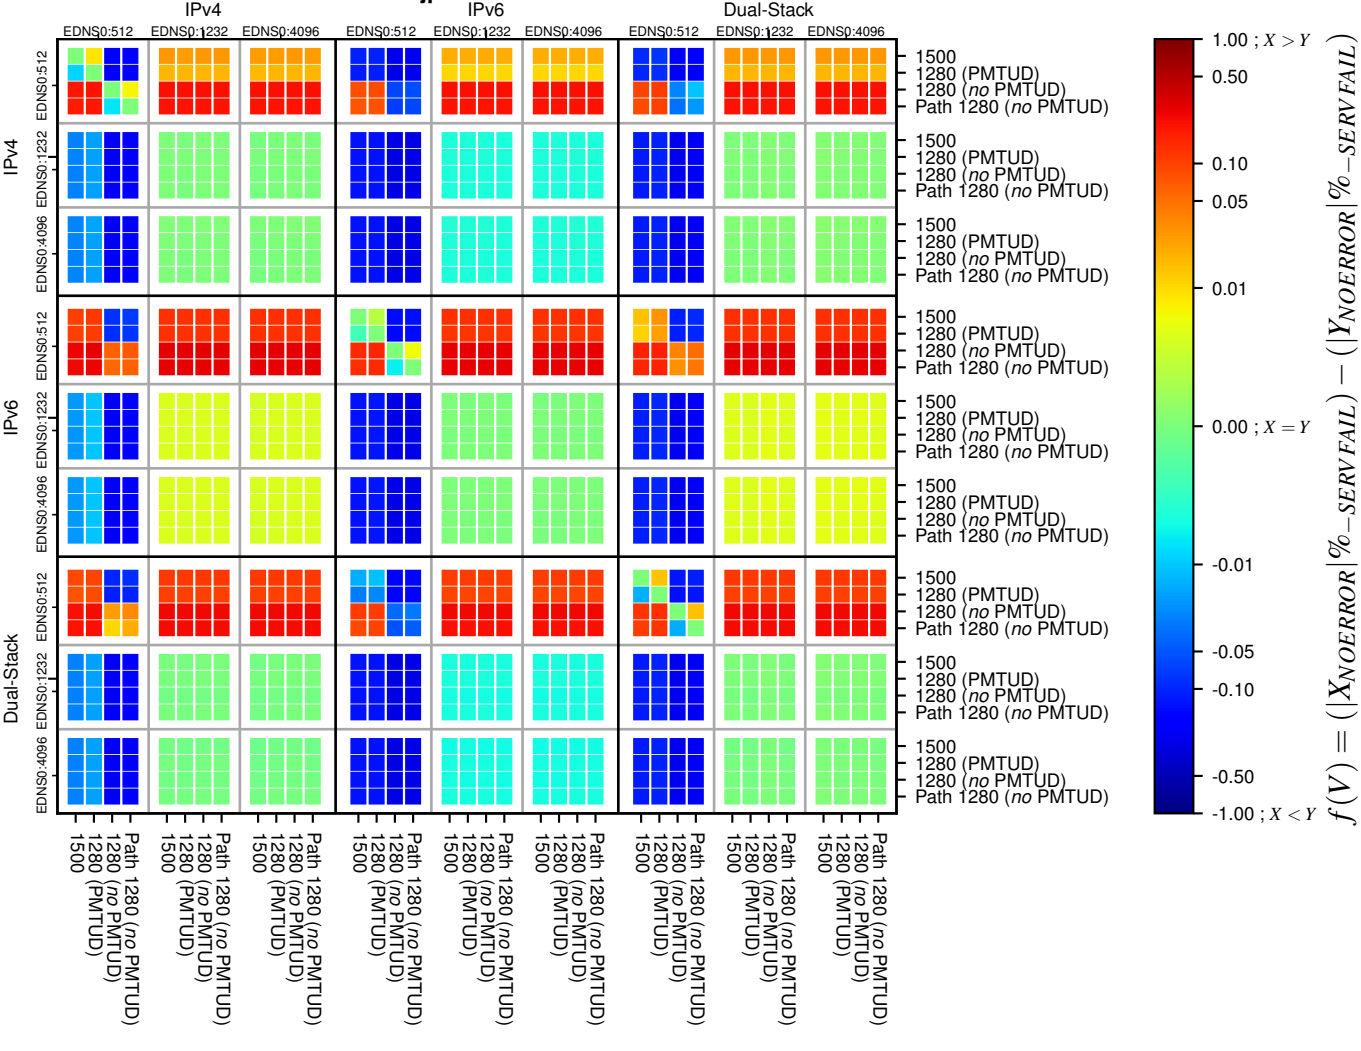

### All Zones without DNSSEC for '.jp'

### All Zones with DNSSEC for '.jp'