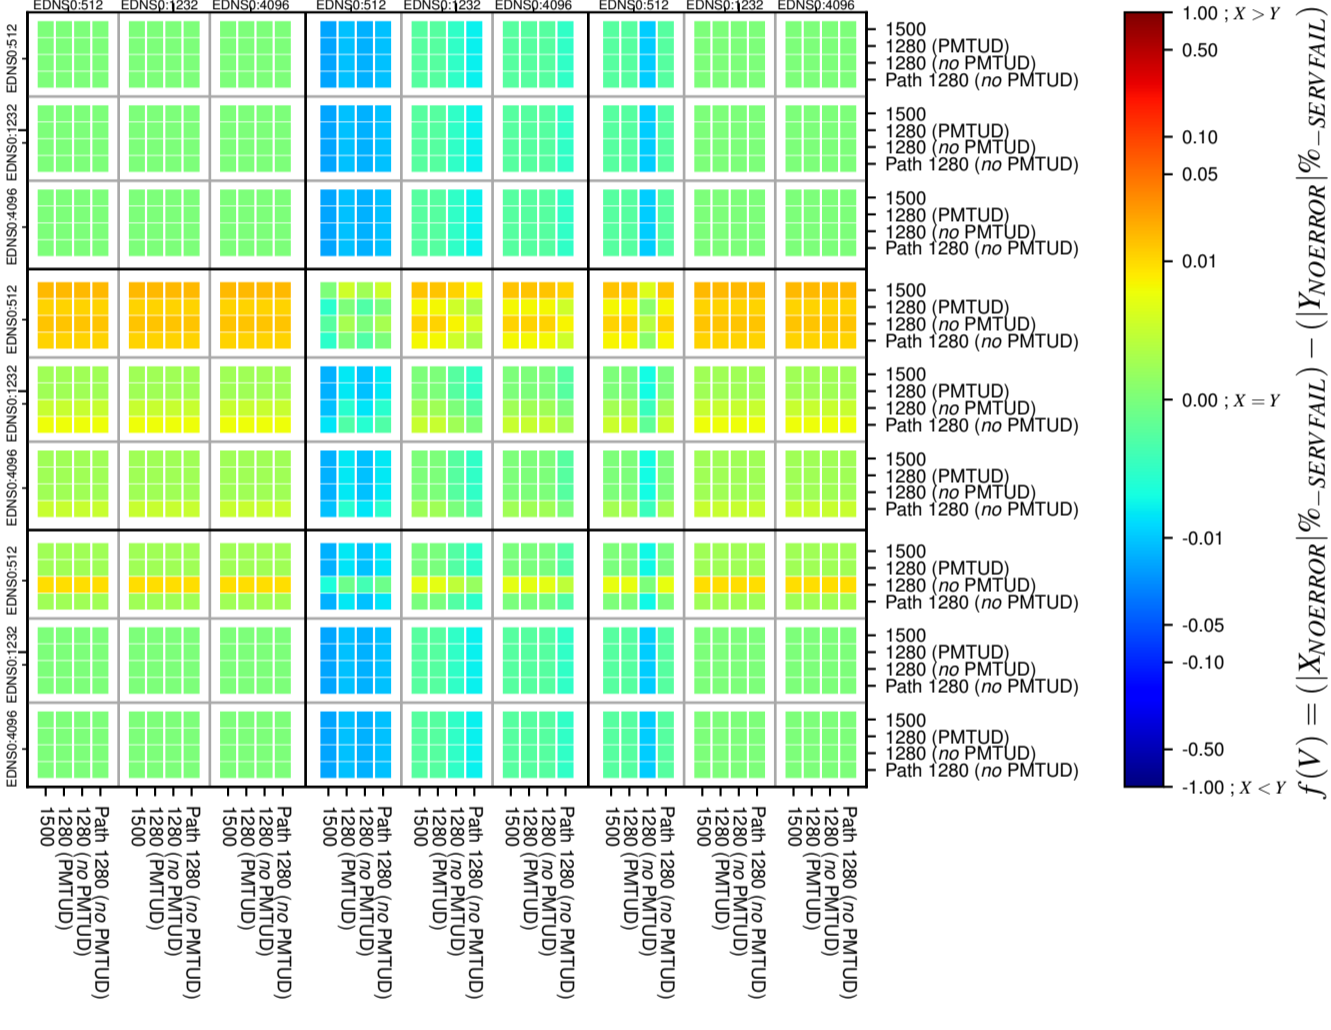

All Zones with DNSSEC for '.se'