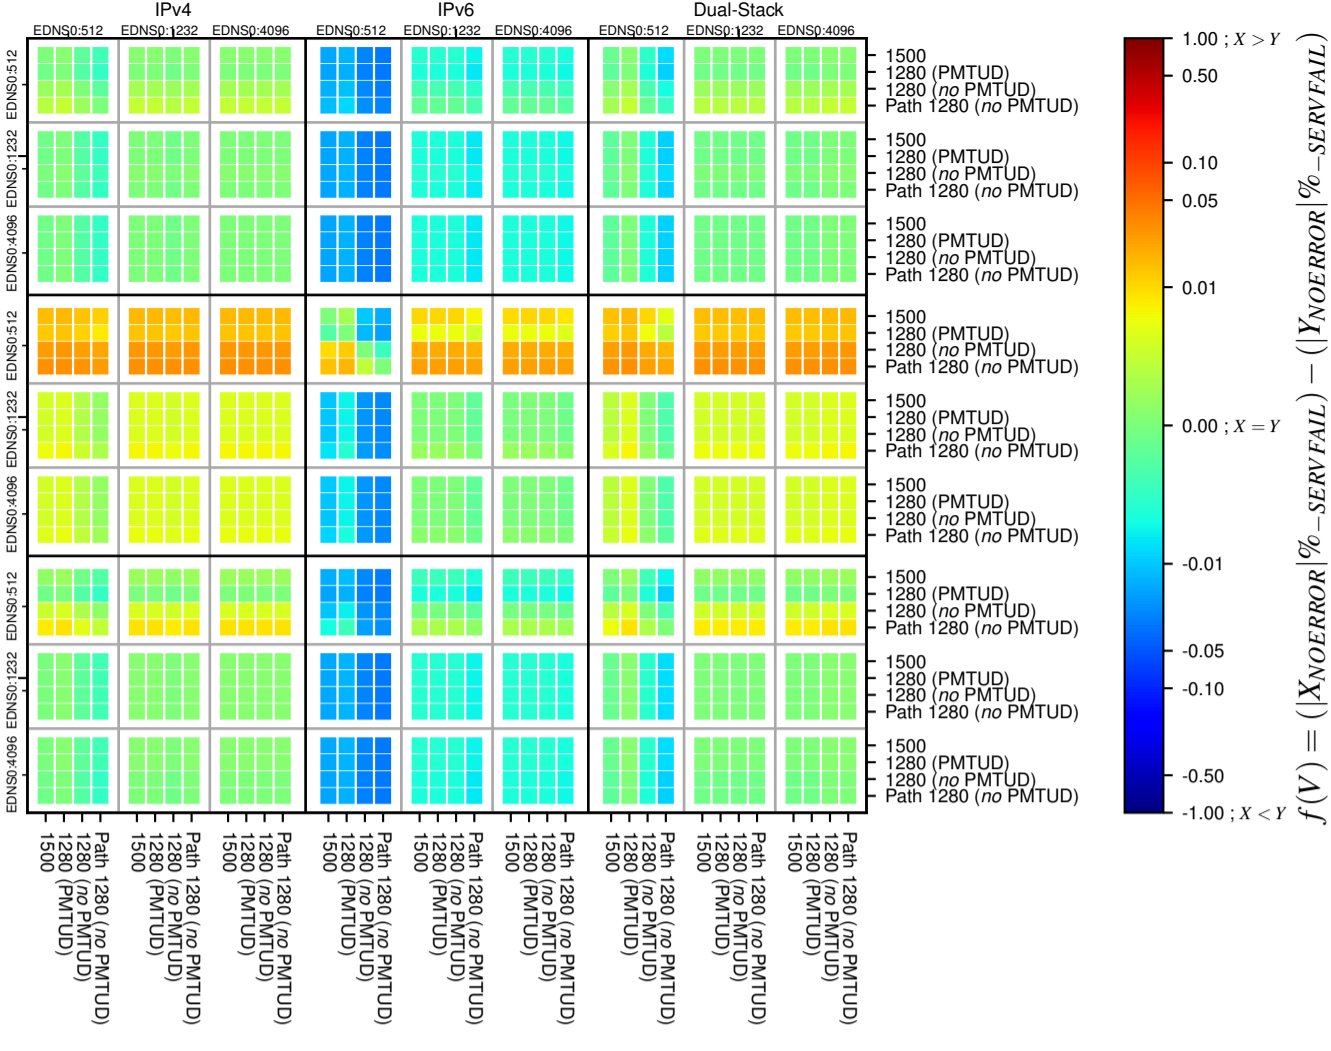

### All Zones without DNSSEC for '.se'

### All Zones with DNSSEC for '.se'