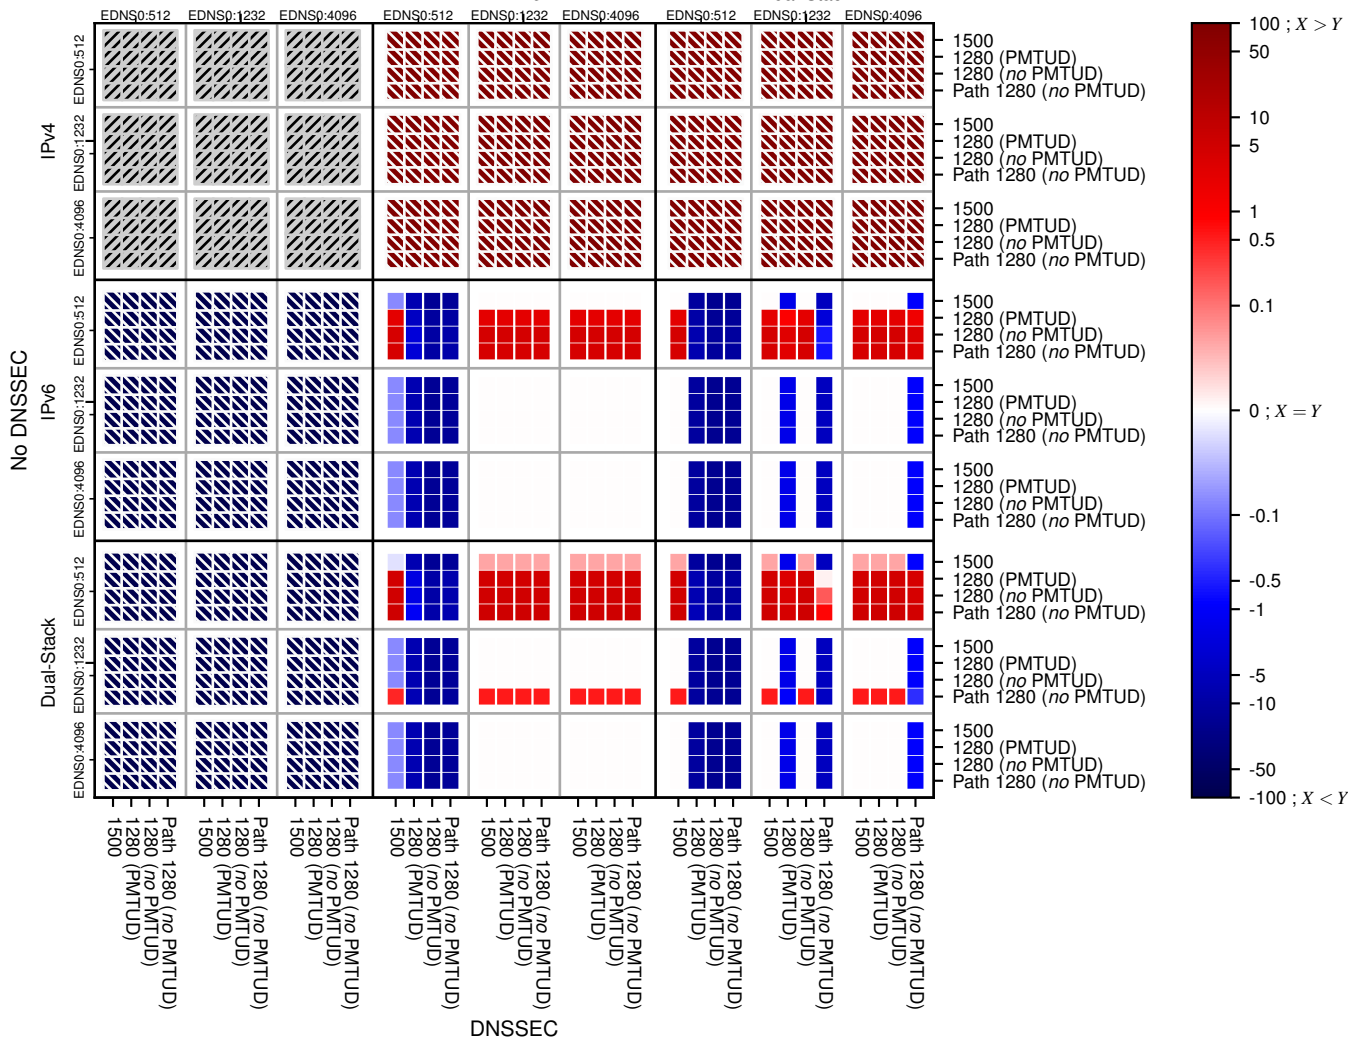

comp_dnssec-v6-TCP_server_mss_ok

IPv4

IPv6

Dual-Stack

DNSSEC