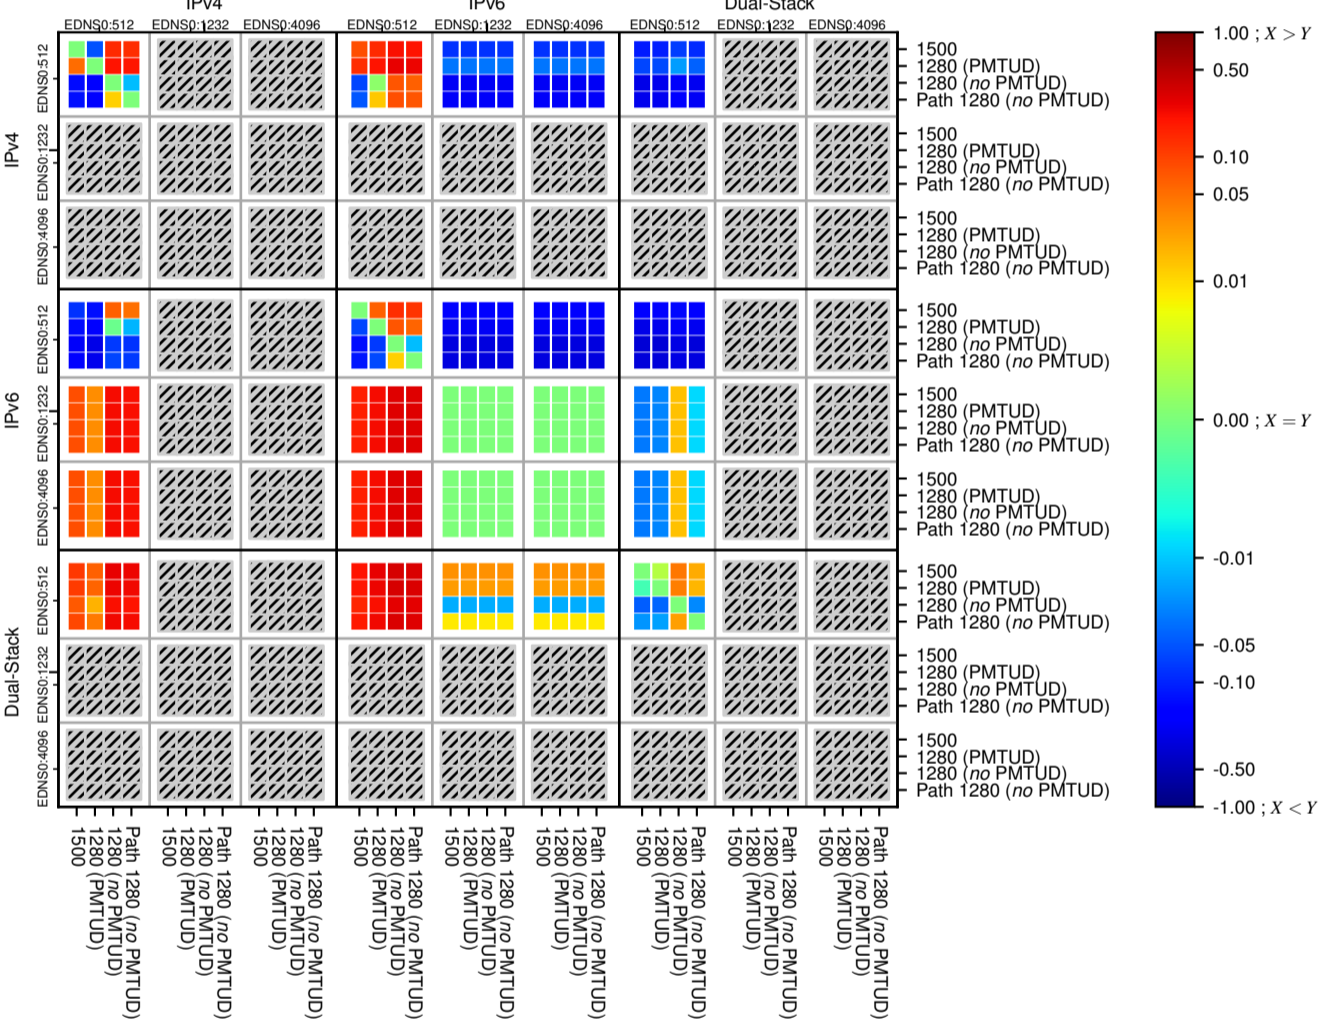

All Zones without DNSSEC for '.de'

All Zones with DNSSEC for '.de'

All Zones for '.de'

$$f(V) = |X_{SERVFAIL}| \% - |Y_{SERVFAIL}| \%$$

$$f(V) = |X_{SERVFAIL}| \% - |Y_{SERVFAIL}| \%$$

$$f(V) = |X_{SERVFAIL}| \% - |Y_{SERVFAIL}| \%$$