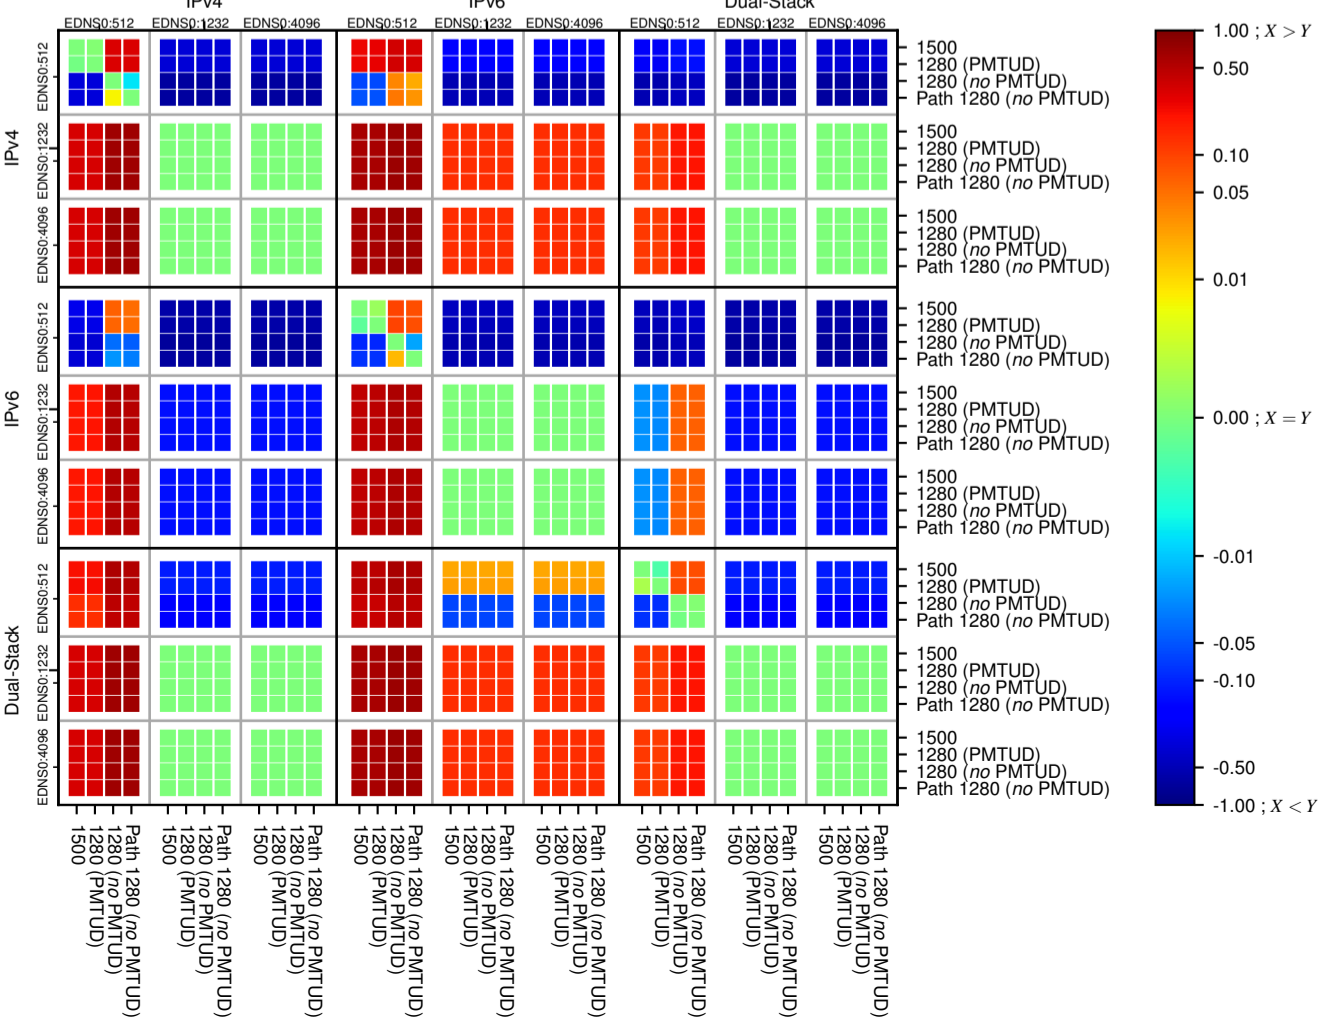

All Zones without DNSSEC for '.de'

All Zones with DNSSEC for '.de'

All Zones for '.de'

$$f(V) = |X_{SERVFAIL}| \% - |Y_{SERVFAIL}| \%$$

$$f(V) = |X_{SERVFAIL}| \% - |Y_{SERVFAIL}| \%$$

$$f(V) = |X_{SERVFAIL}| \% - |Y_{SERVFAIL}| \%$$