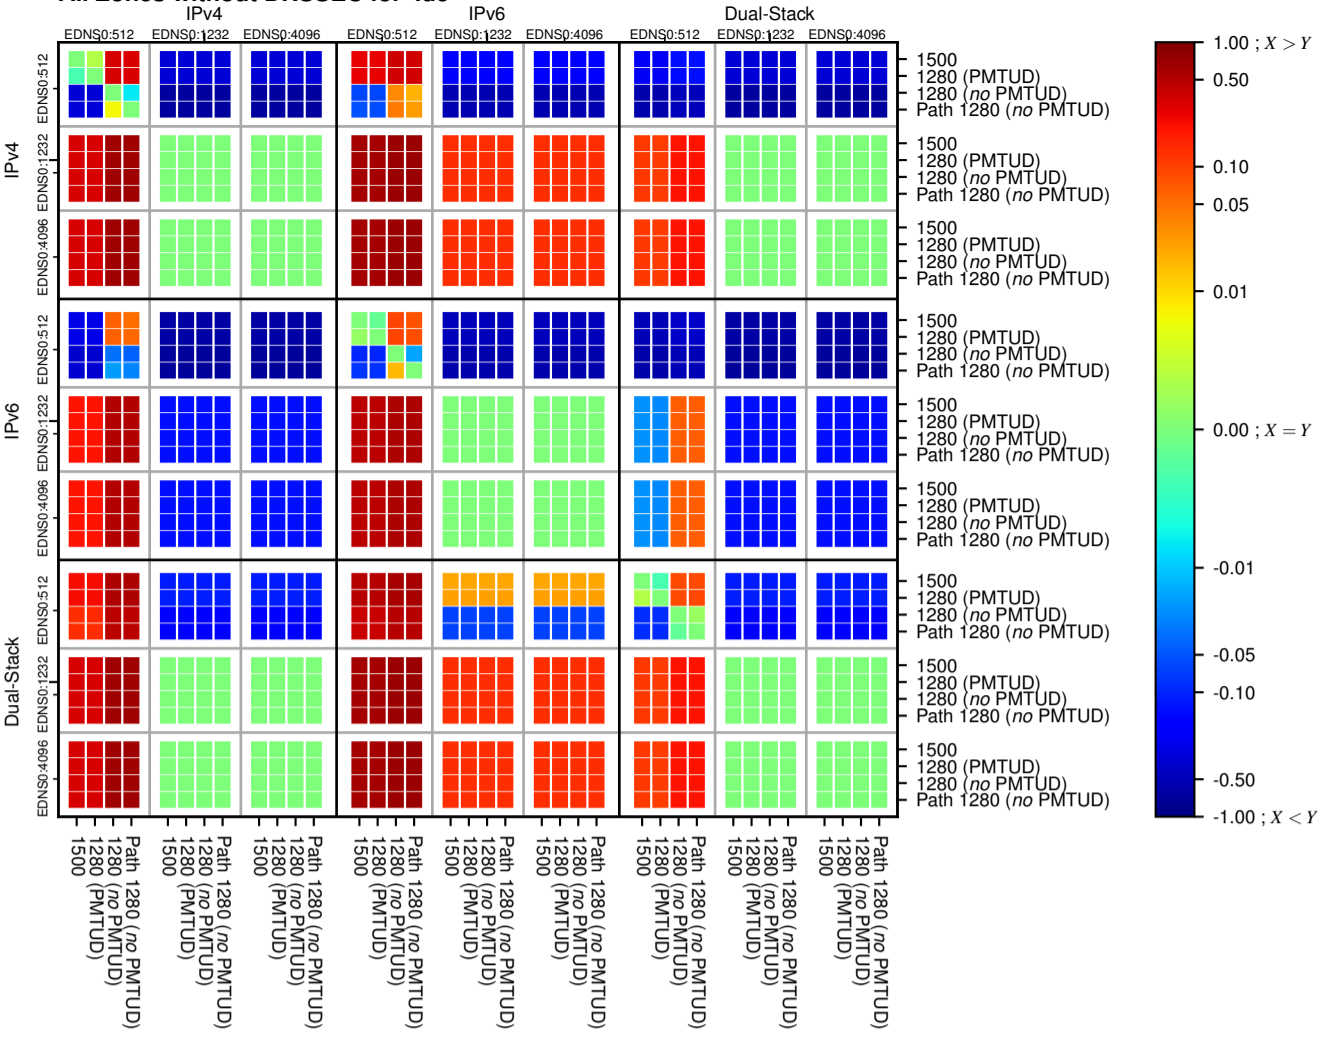

All Zones without DNSSEC for '.de'

All Zones with DNSSEC for '.de'

All Zones for '.de'

$$f(V) = |X_{SERVFAIL}| \% - |Y_{SERVFAIL}| \%$$

$$f(V) = |X_{SERVFAIL}| \% - |Y_{SERVFAIL}| \%$$

$$f(V) = |X_{SERVFAIL}| \% - |Y_{SERVFAIL}| \%$$