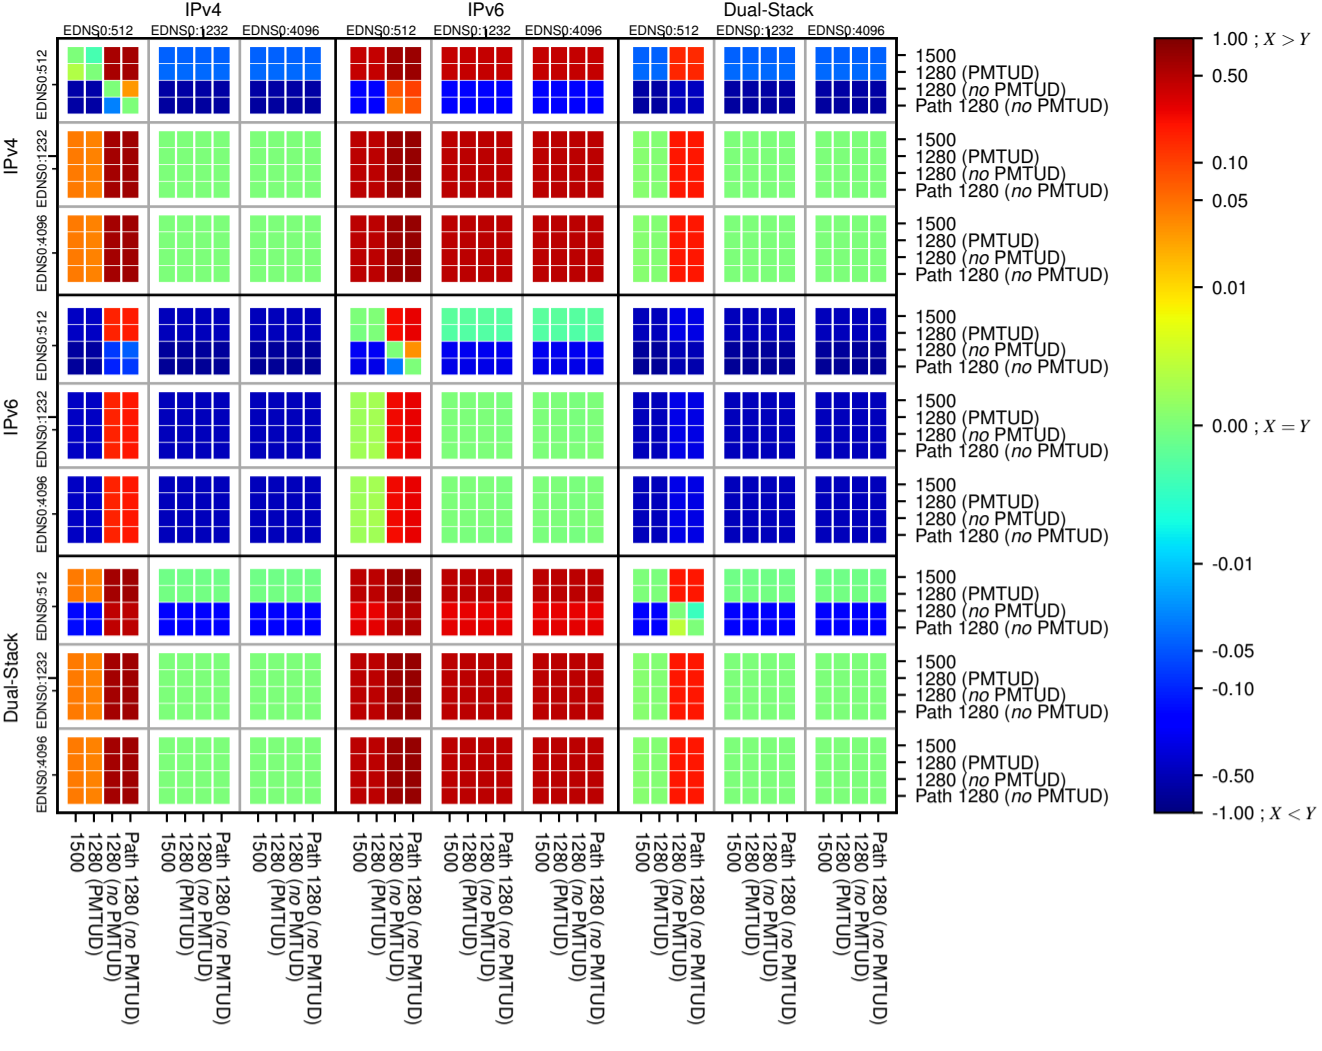

### All Zones without DNSSEC for '.it'

### All Zones for '.it'

$$f(V) = |X_{SERVFAIL}| \% - |Y_{SERVFAIL}| \%$$

$$f(V) = |X_{SERVFAIL}| \% - |Y_{SERVFAIL}| \%$$

$$f(V) = |X_{SERVFAIL}| \% - |Y_{SERVFAIL}| \%$$