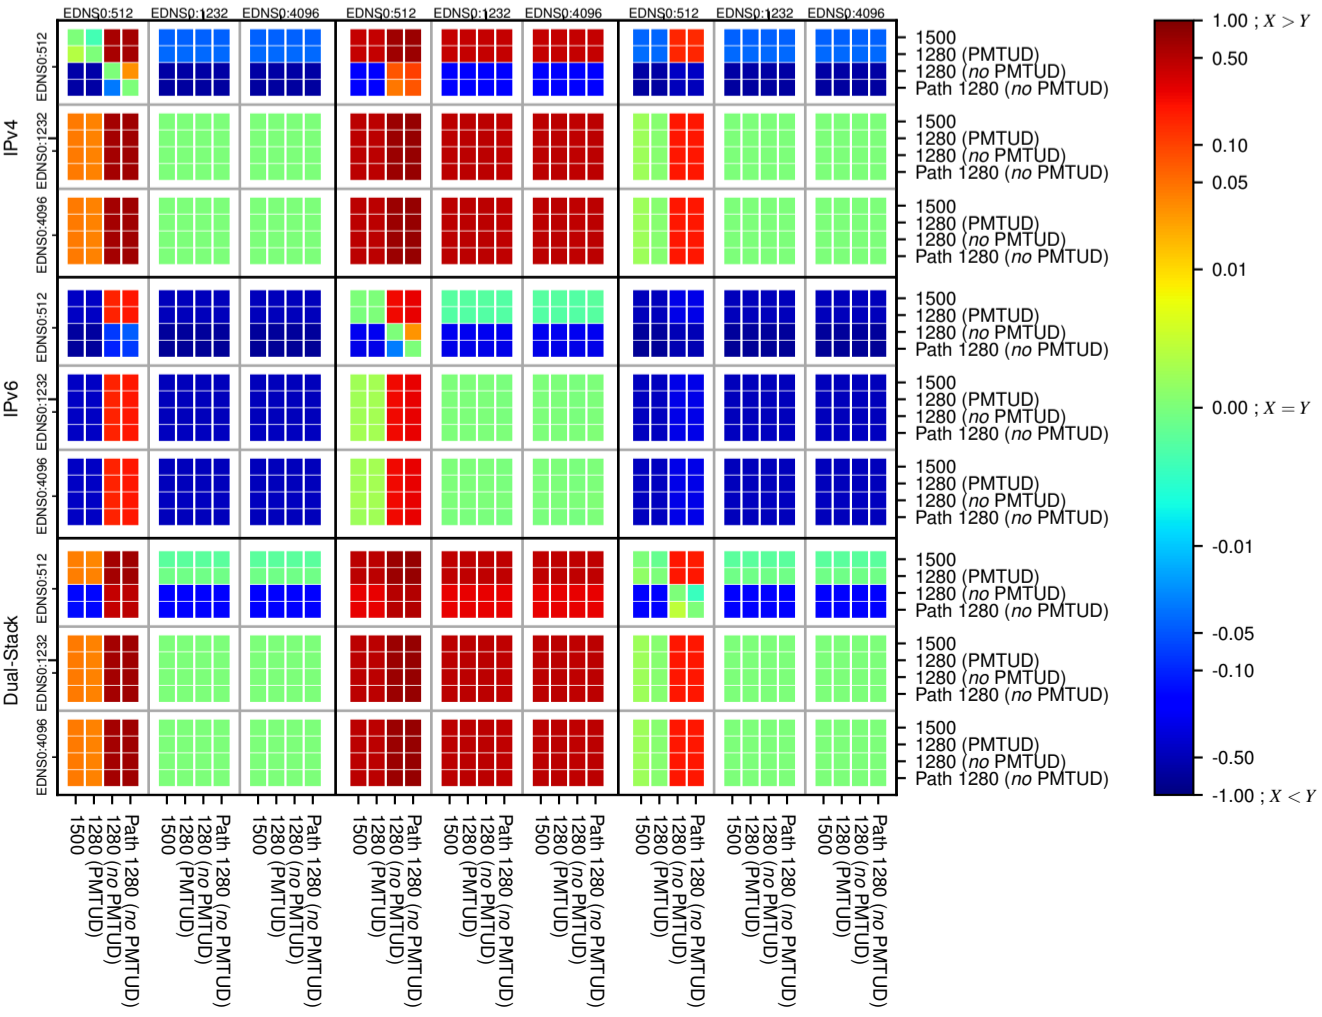

### All Zones without DNSSEC for '.it'

### All Zones for '.it'

$$f(V) = |X_{SERVFAIL}| \% - |Y_{SERVFAIL}| \%$$

$$f(V) = |X_{SERVFAIL}| \% - |Y_{SERVFAIL}| \%$$

$$f(V) = |X_{SERVFAIL}| \% - |Y_{SERVFAIL}| \%$$