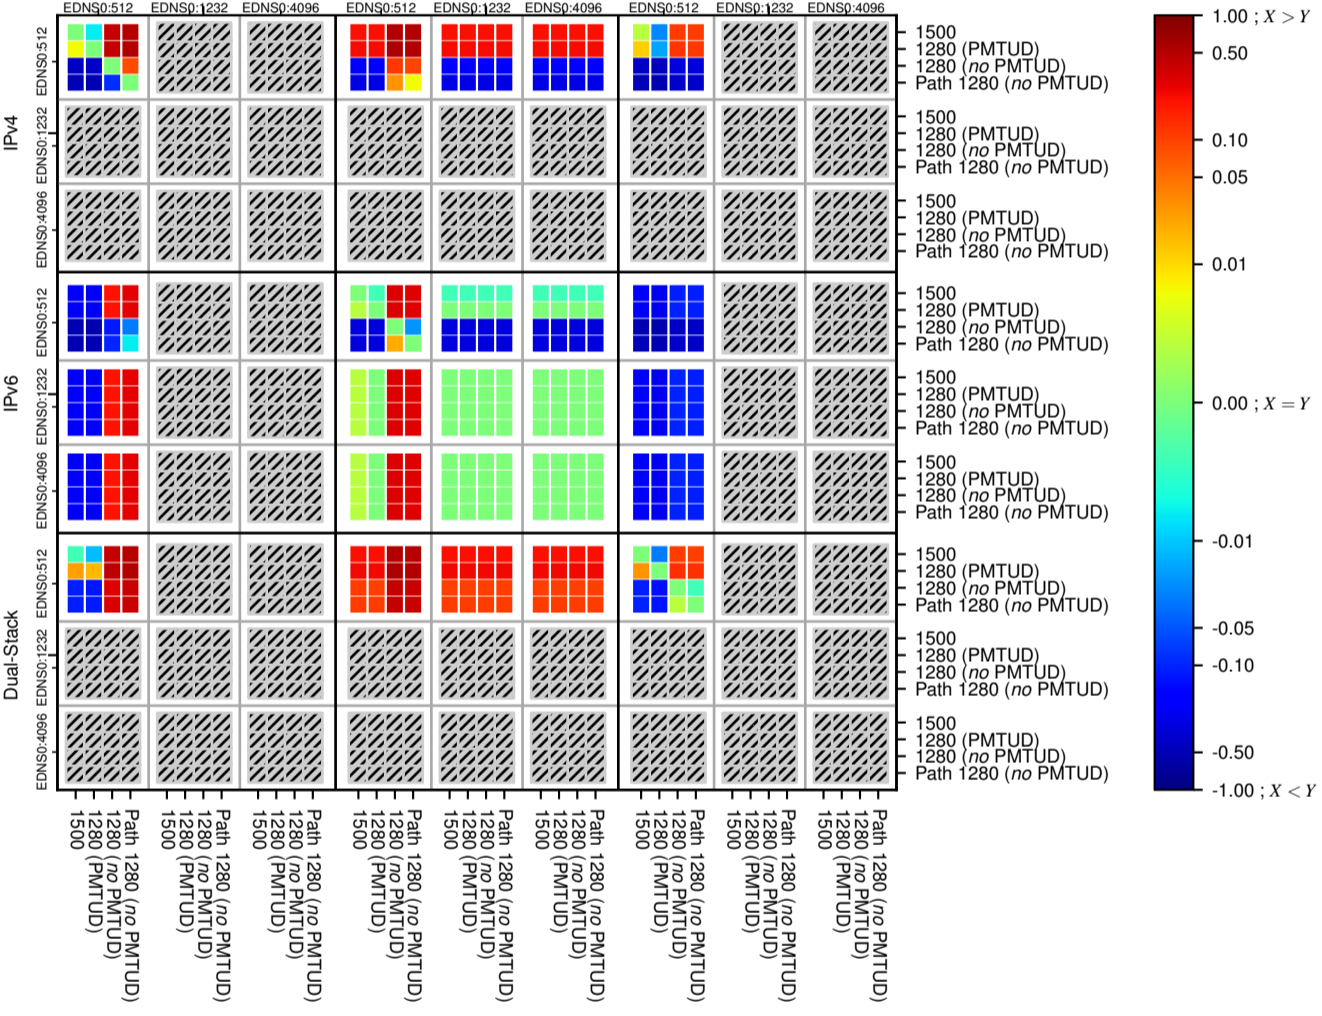

### All Zones for '.it'

$$f(V) = |X_{SERVFAIL}| \% - |Y_{SERVFAIL}| \%$$

$$f(V) = |X_{SERVFAIL}| \% - |Y_{SERVFAIL}| \%$$

$$f(V) = |X_{SERVFAIL}| \% - |Y_{SERVFAIL}| \%$$