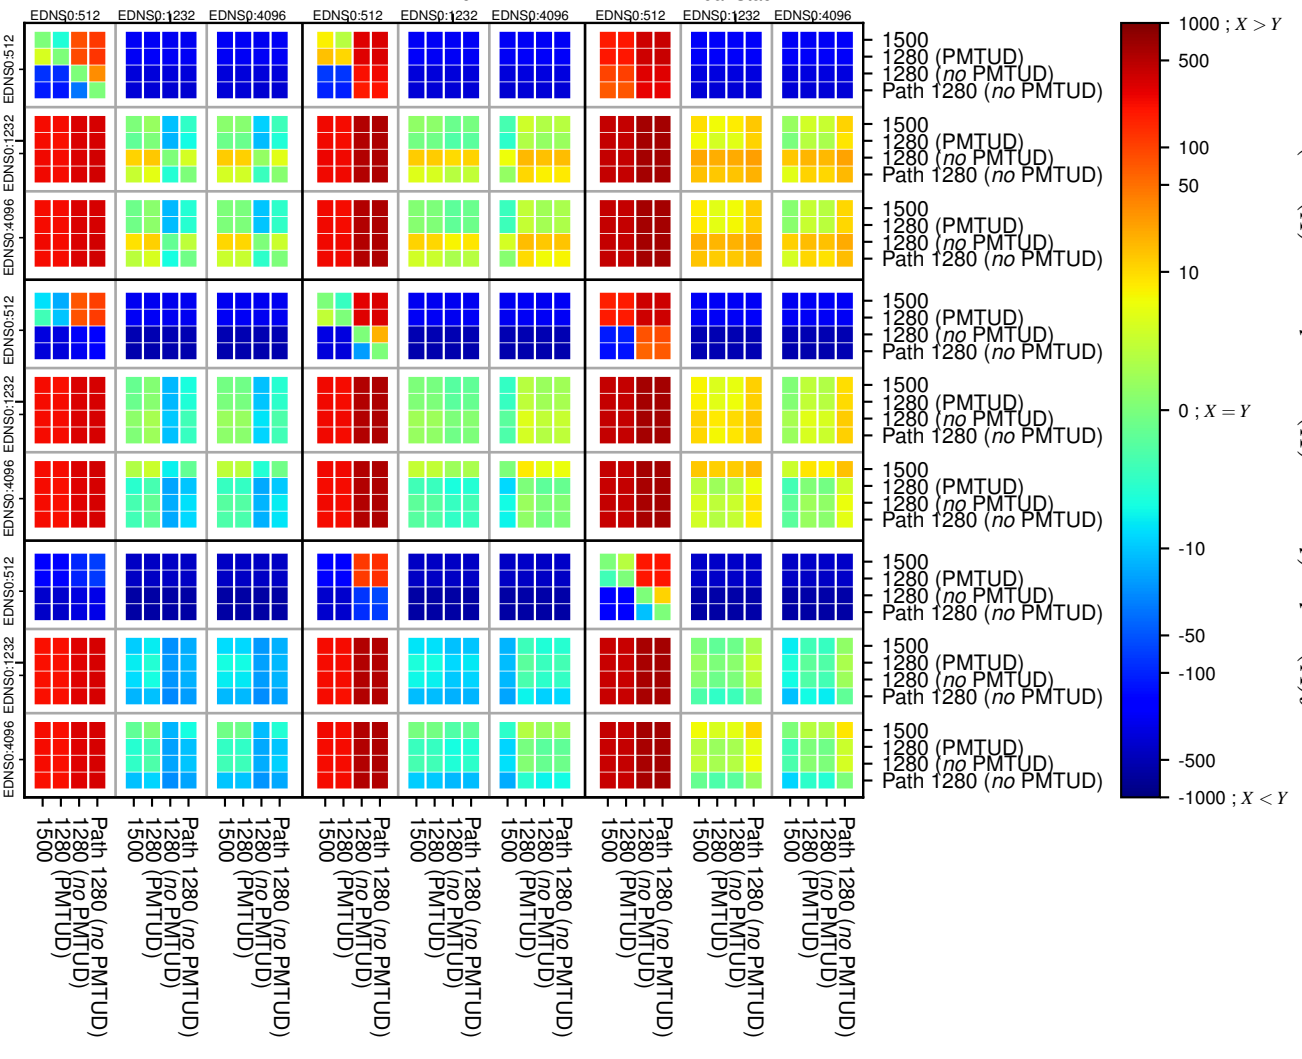

All Zones without DNSSEC returning NOERROR for '.all_psl_domains'

All Zones with DNSSEC returning NOERROR for '.all_psl_domains'

All Zones returning NOERROR for '.all_psl_domains'