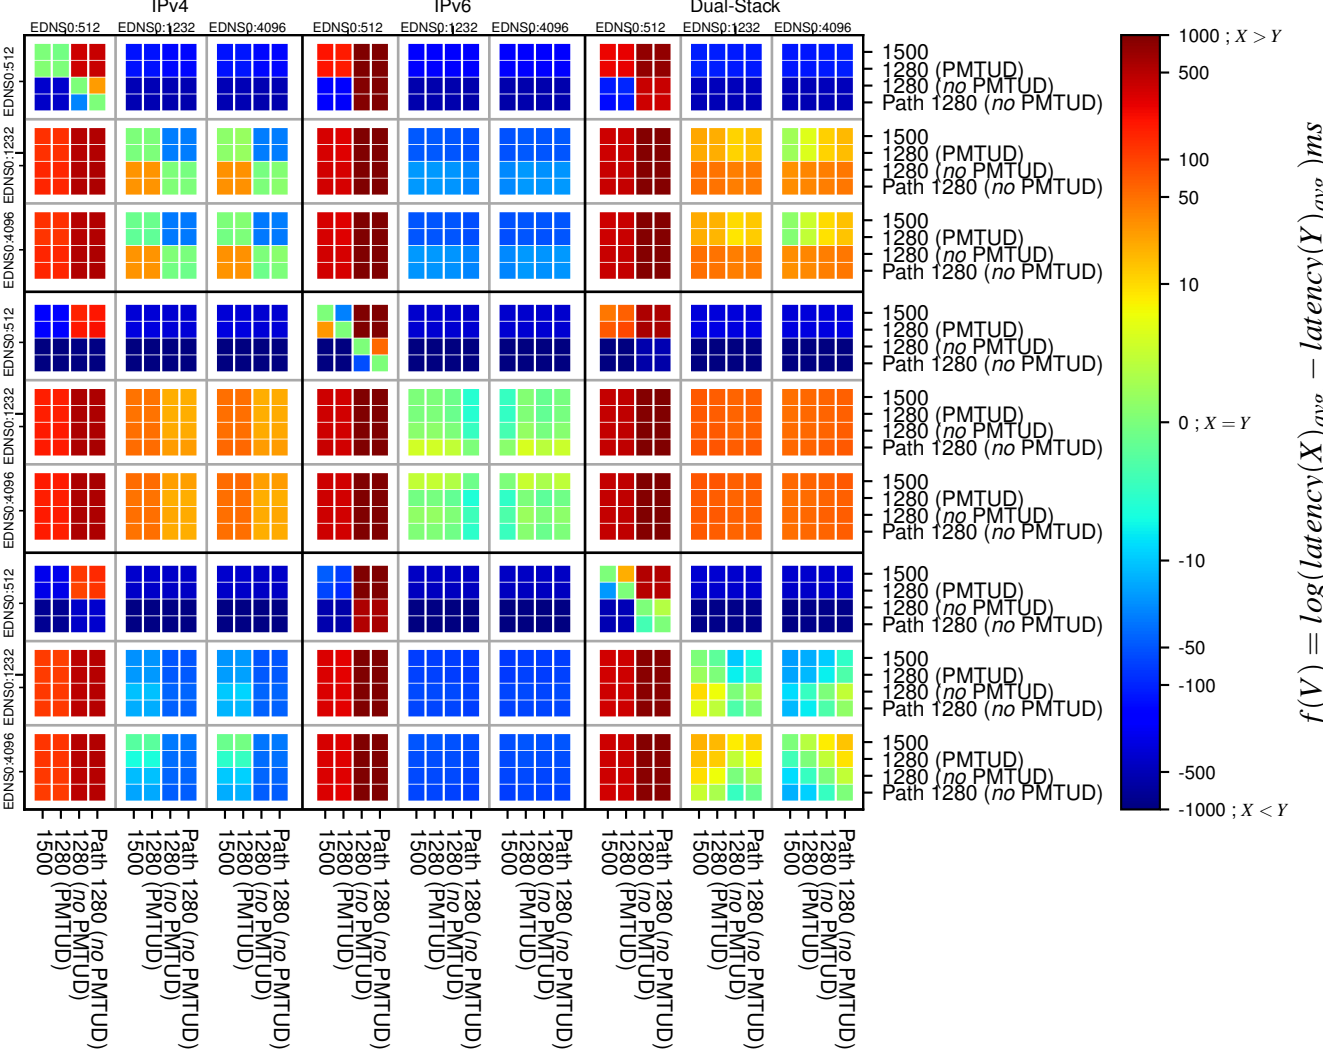

All Zones without DNSSEC returning NOERROR for '.com'

All Zones with DNSSEC returning NOERROR for '.com'

All Zones returning NOERROR for '.com'