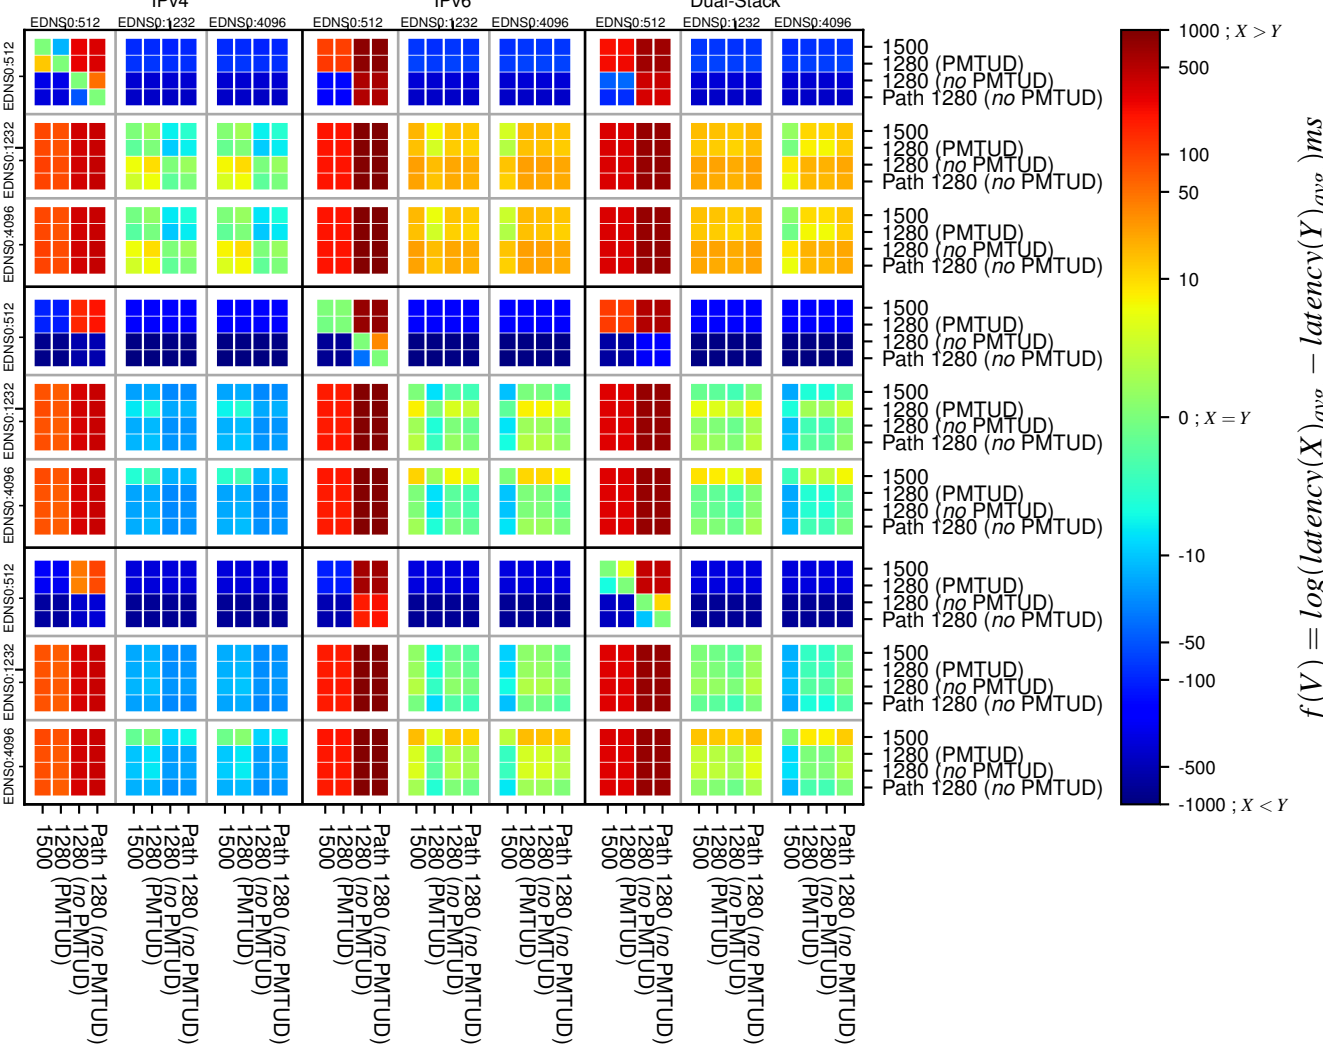

All Zones without DNSSEC returning NOERROR for '.com'

All Zones with DNSSEC returning NOERROR for '.com'

All Zones returning NOERROR for '.com'