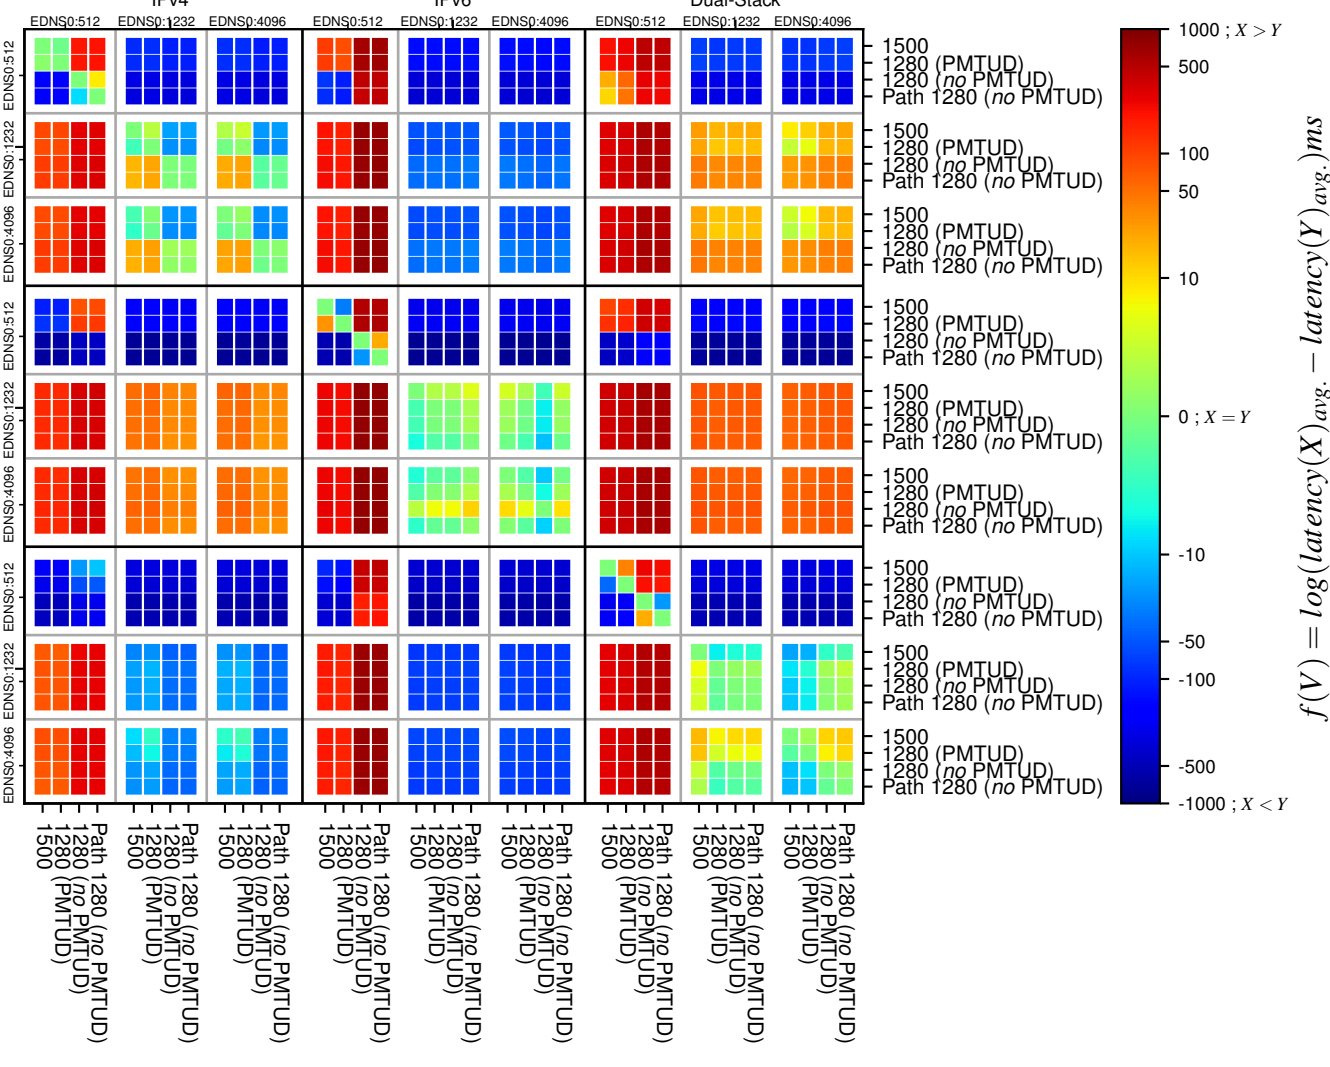

### All Zones without DNSSEC returning NOERROR for '.net'

### All Zones with DNSSEC returning NOERROR for '.net'