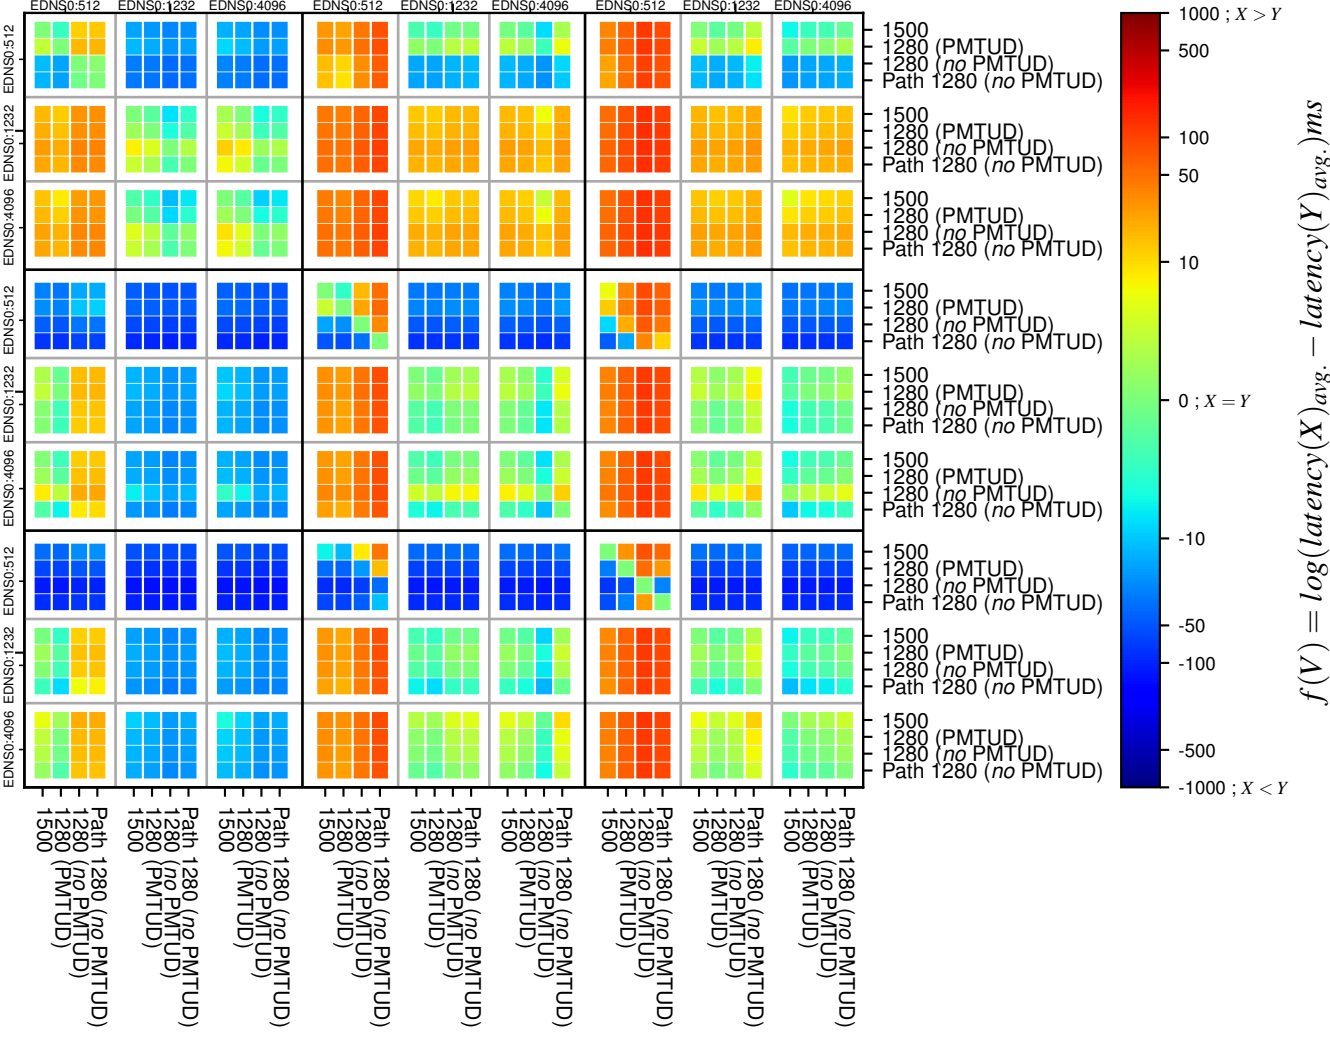

All Zones with DNSSEC returning NOERROR for '.net'