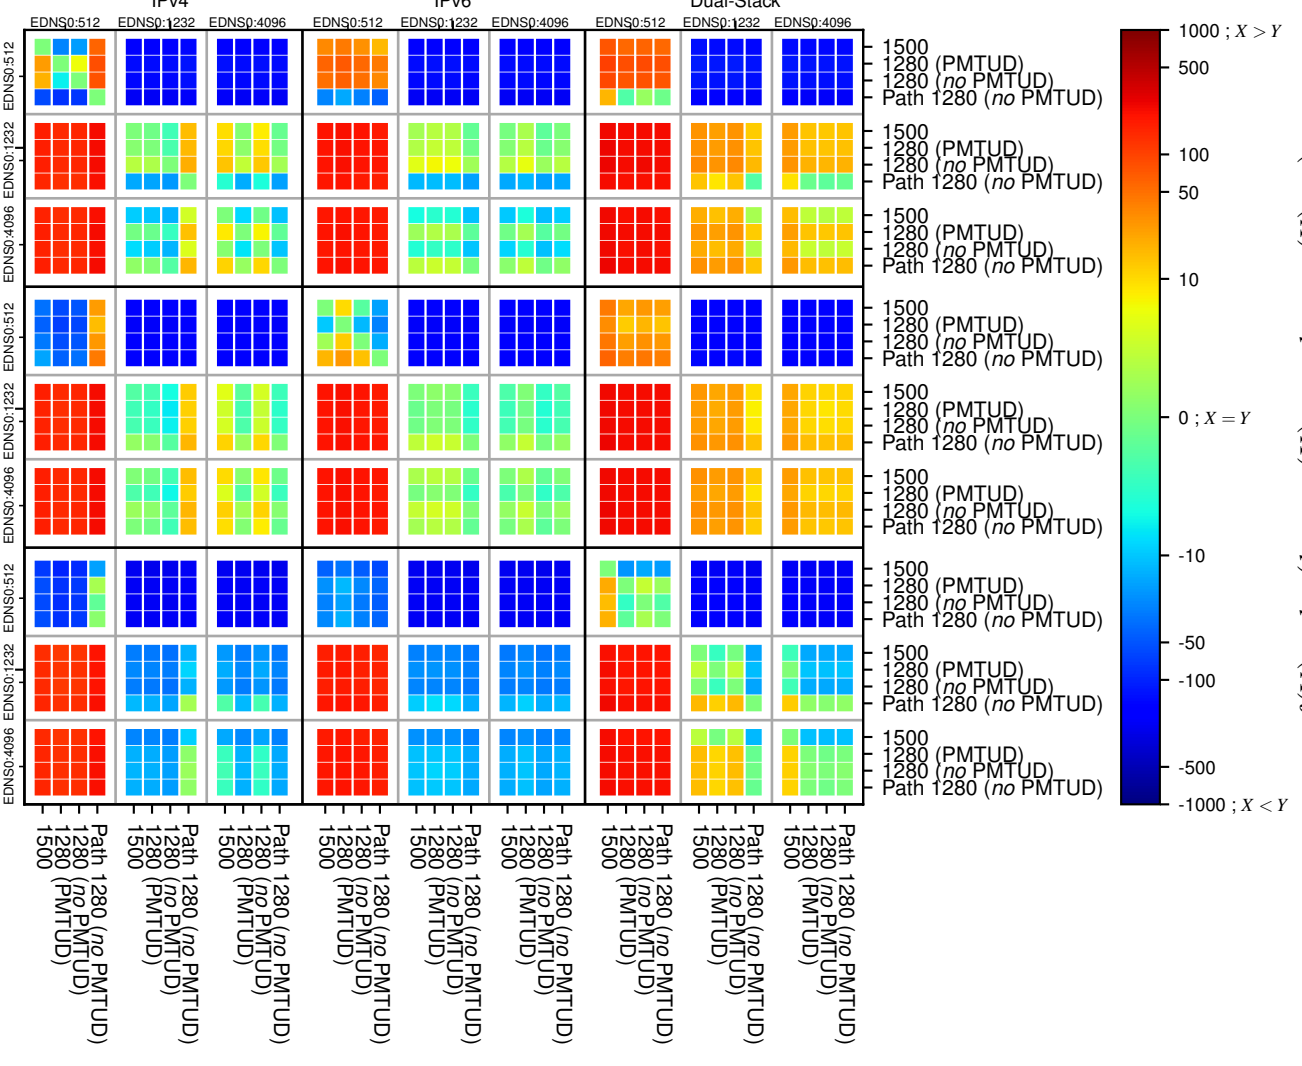

All Zones without DNSSEC returning NOERROR for '.se'

All Zones with DNSSEC returning NOERROR for '.se'

All Zones returning NOERROR for '.se'