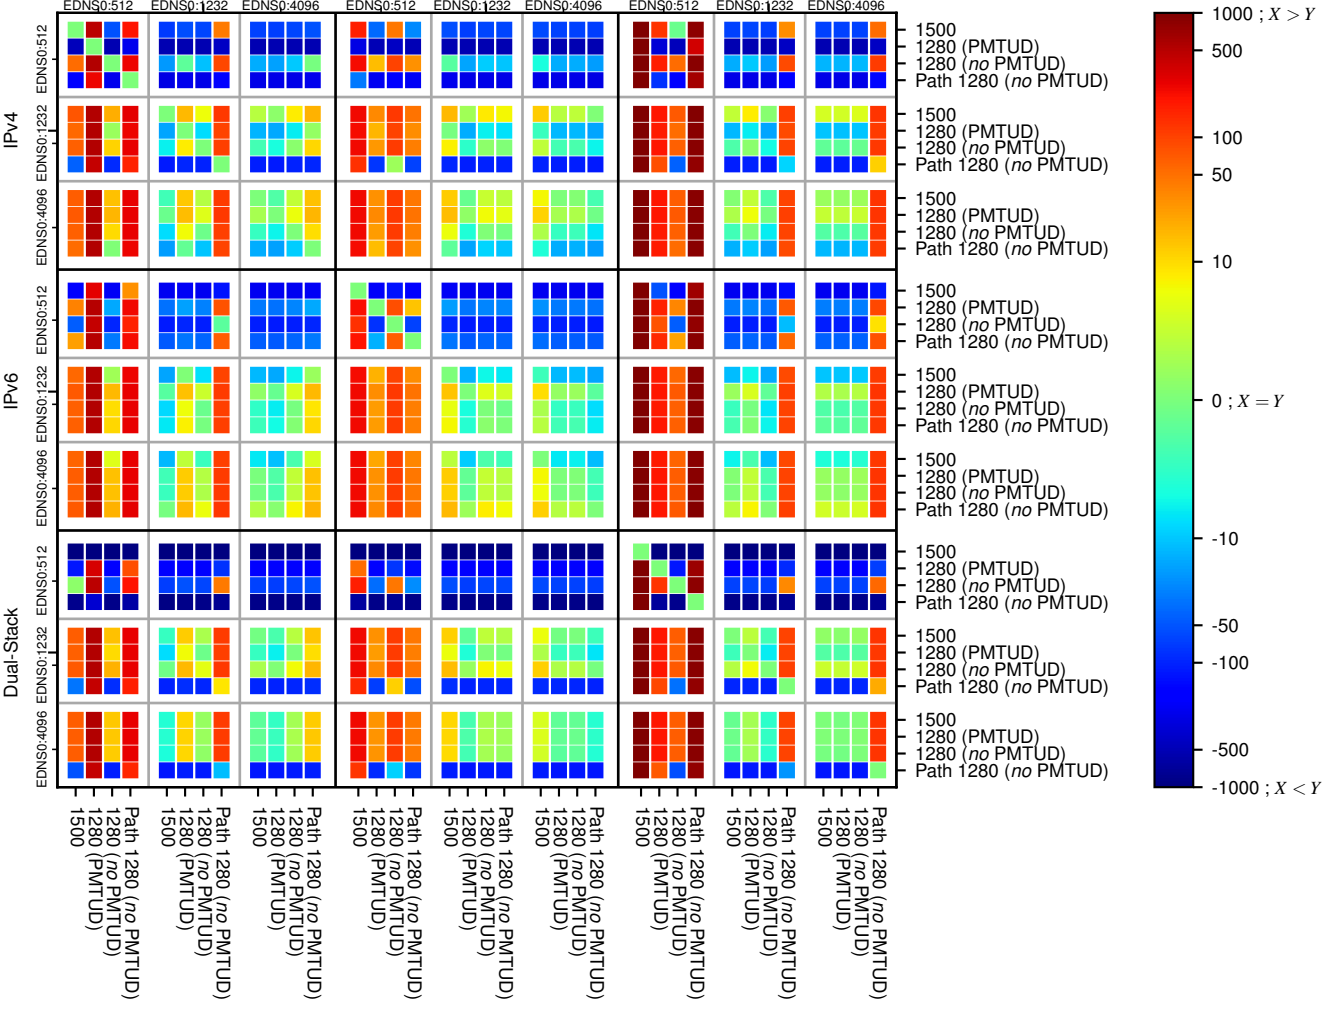

### All Zones without DNSSEC returning NOERROR for '.de'

### All Zones returning NOERROR for '.de'

$$f(V) = \log(\text{latency}(X)_{\text{median}} - \text{latency}(Y)_{\text{median}}) \text{ms}$$