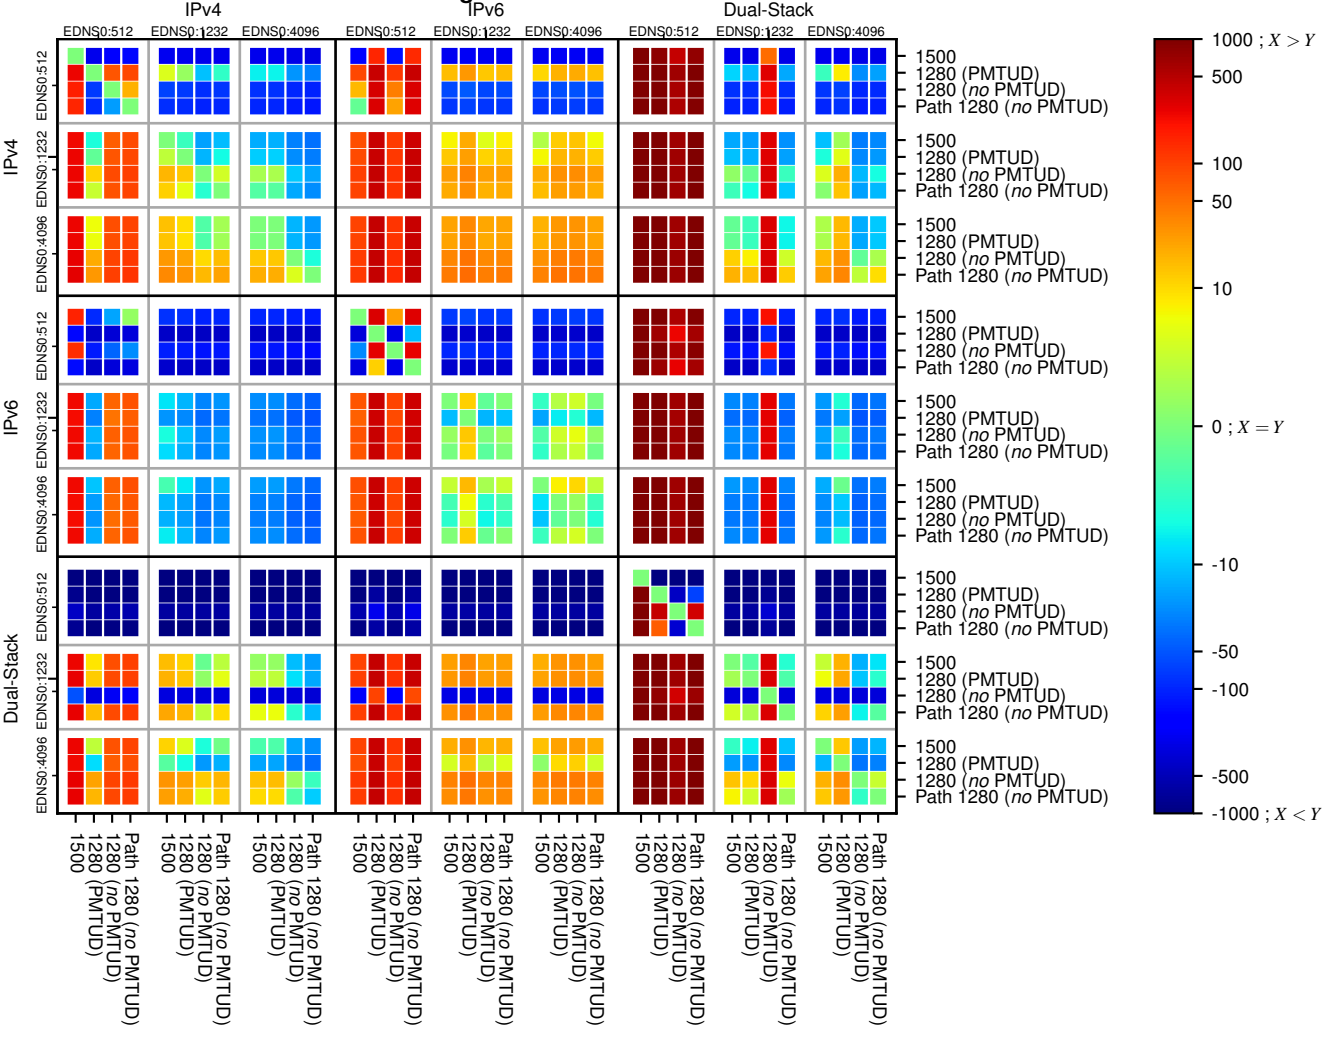

### All Zones without DNSSEC returning NOERROR for '.de'

### All Zones returning NOERROR for '.de'

$$f(V) = \log(\text{latency}(X)_{\text{median}} - \text{latency}(Y)_{\text{median}}) \text{ms}$$