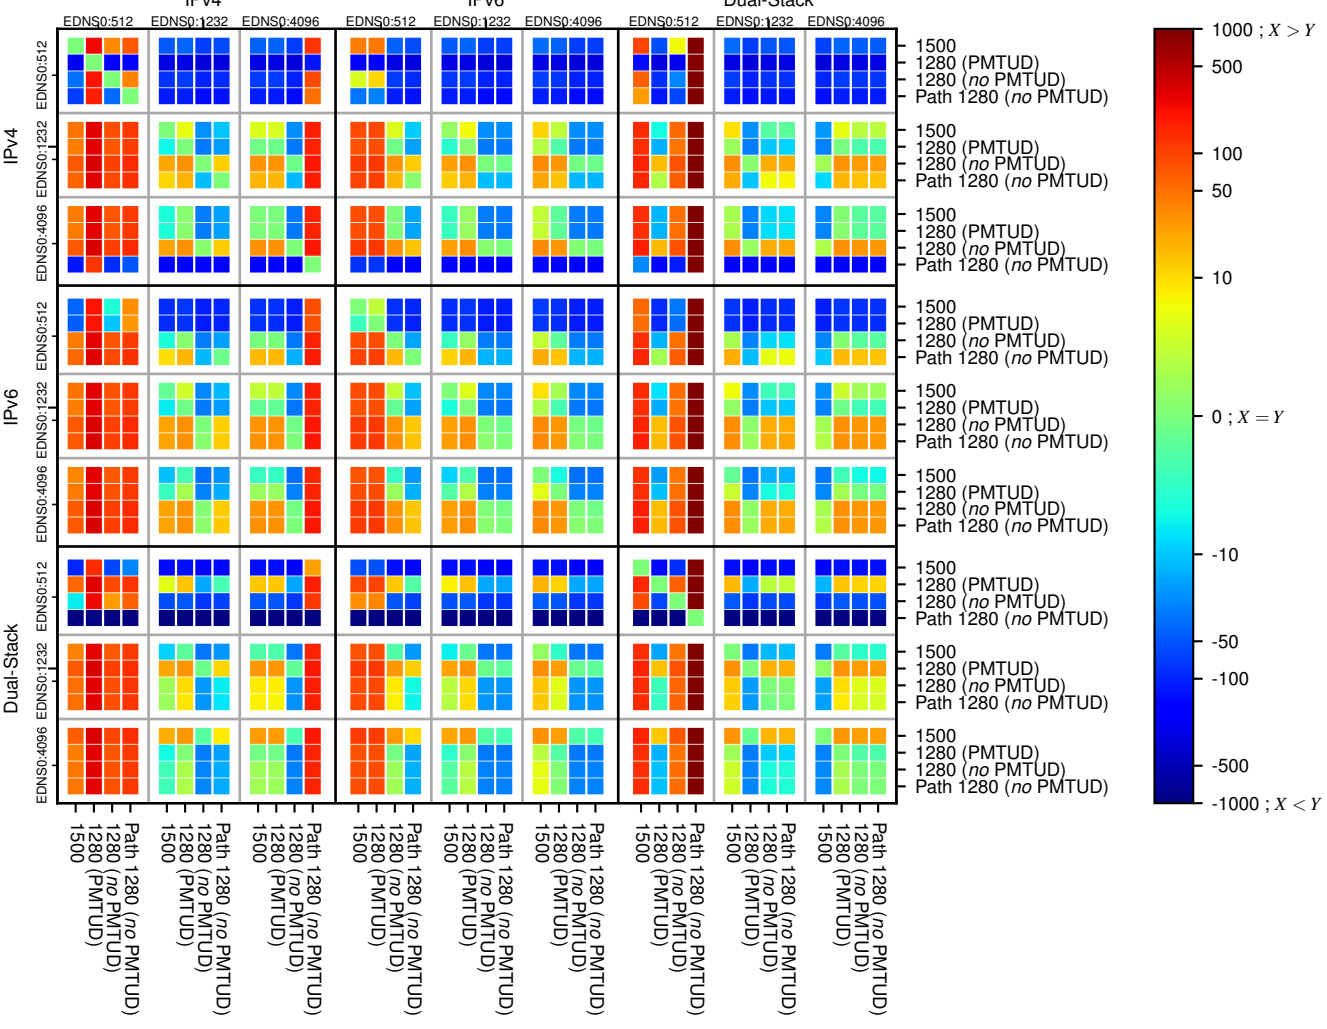

### All Zones without DNSSEC returning NOERROR for '.it'

### All Zones with DNSSEC returning NOERROR for '.it'

### All Zones returning NOERROR for '.it'

$$f(V) = \log(\text{latency}(X)_{\text{median}} - \text{latency}(Y)_{\text{median}}) \text{ms}$$