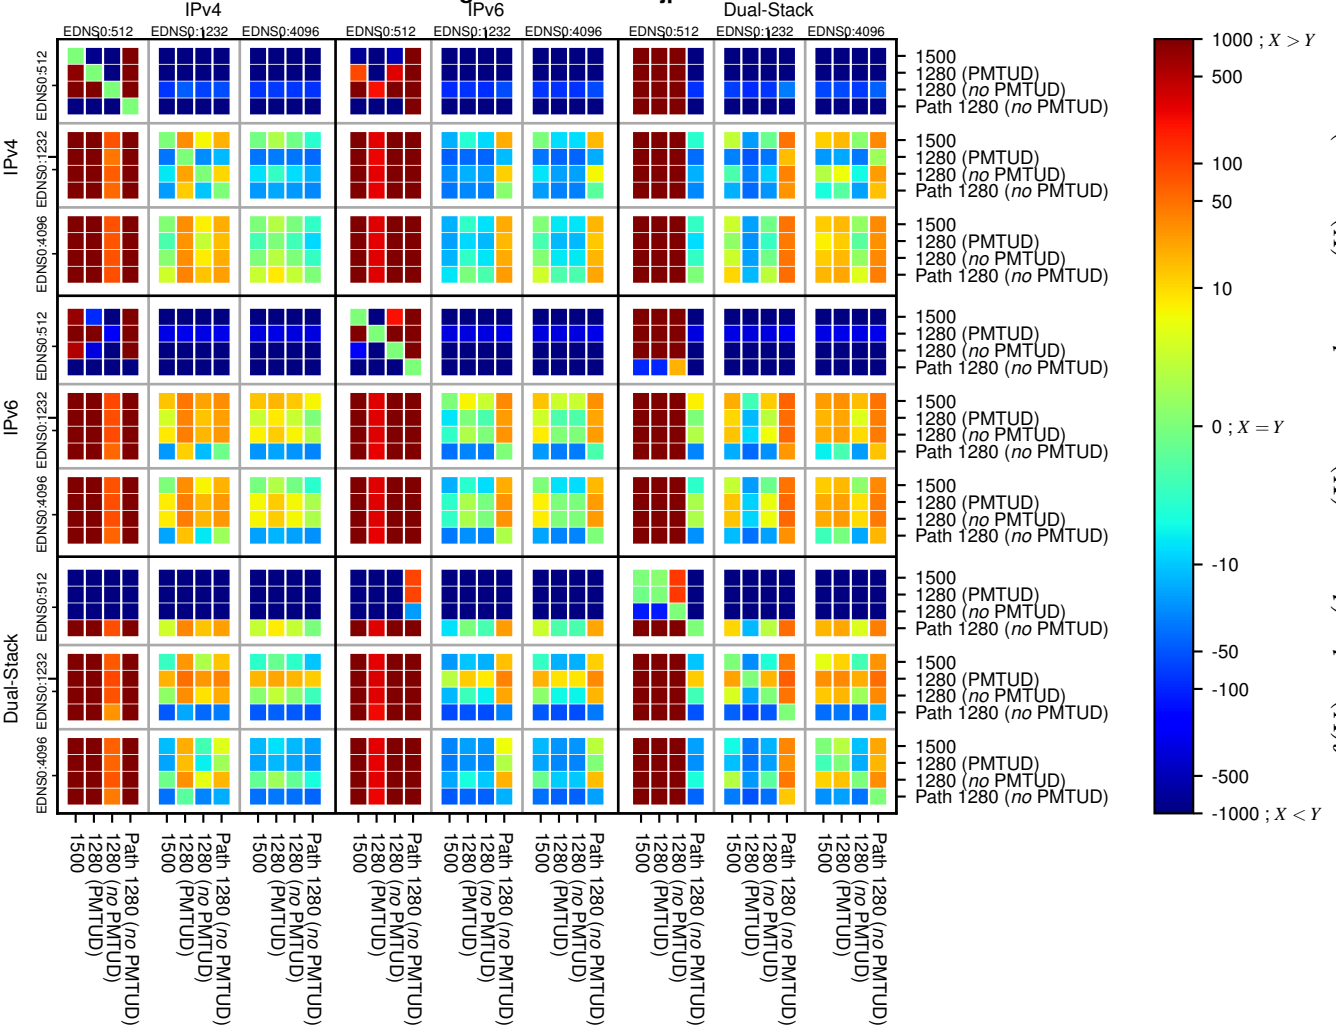

### All Zones without DNSSEC returning NOERROR for '.jp'