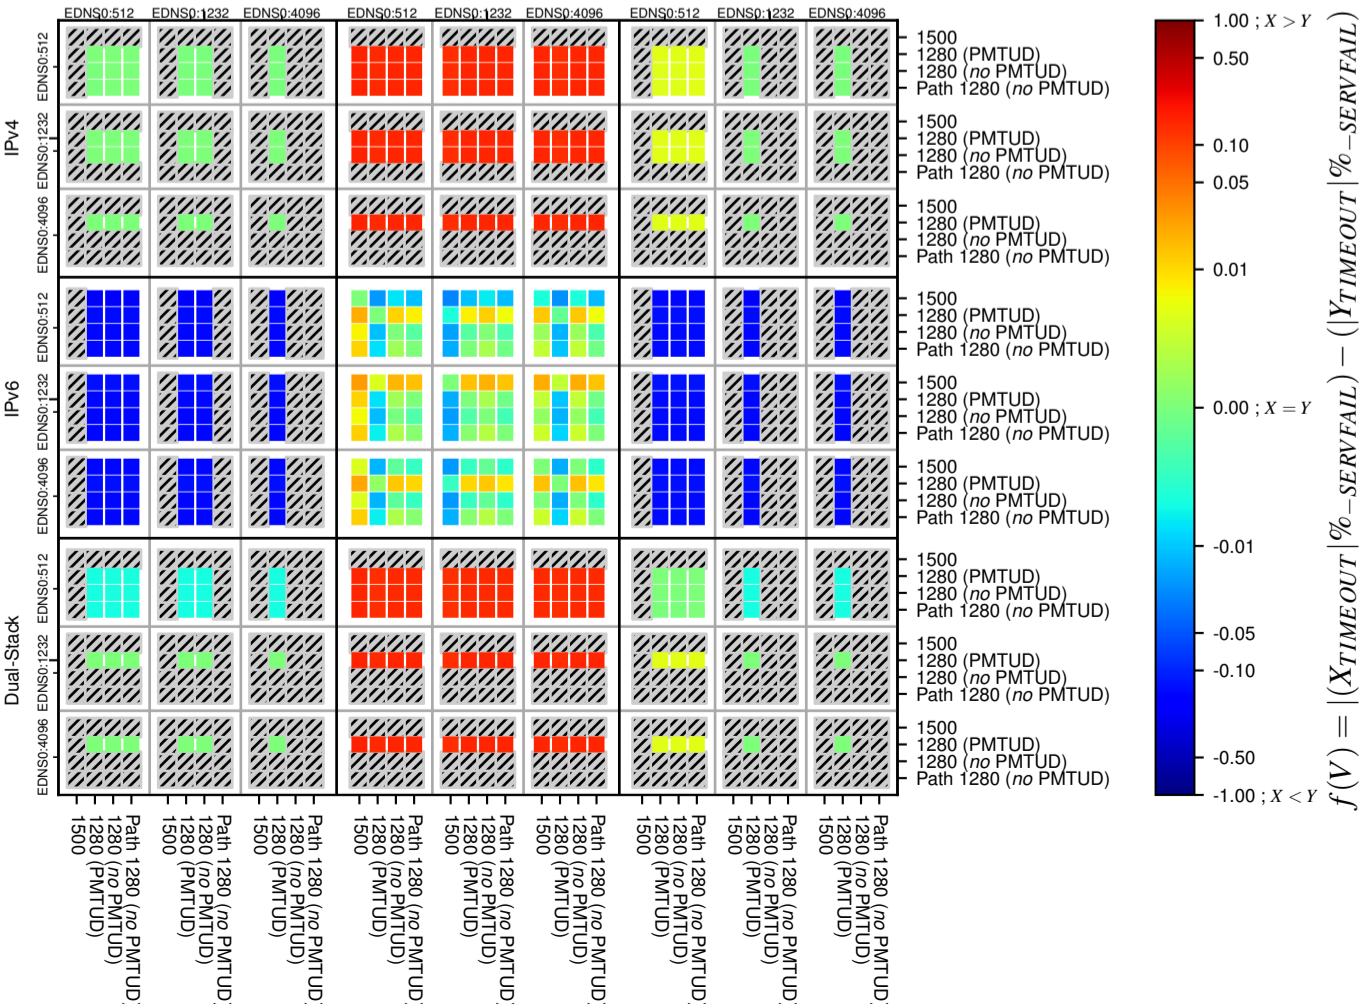

All Zones without DNSSEC for '.br'

All Zones with DNSSEC for '.br'

All Zones for '.br'

$$f(V) = |(X_{TIMEOUT} | \% - SERVFAIL) - (Y_{TIMEOUT} | \% - SERVFAIL)|$$

$$f(V) = |(X_{TIMEOUT} | \% - SERVFAIL) - (Y_{TIMEOUT} | \% - SERVFAIL)|$$

$$f(V) = |(X_{TIMEOUT} | \% - SERVFAIL) - (Y_{TIMEOUT} | \% - SERVFAIL)|$$