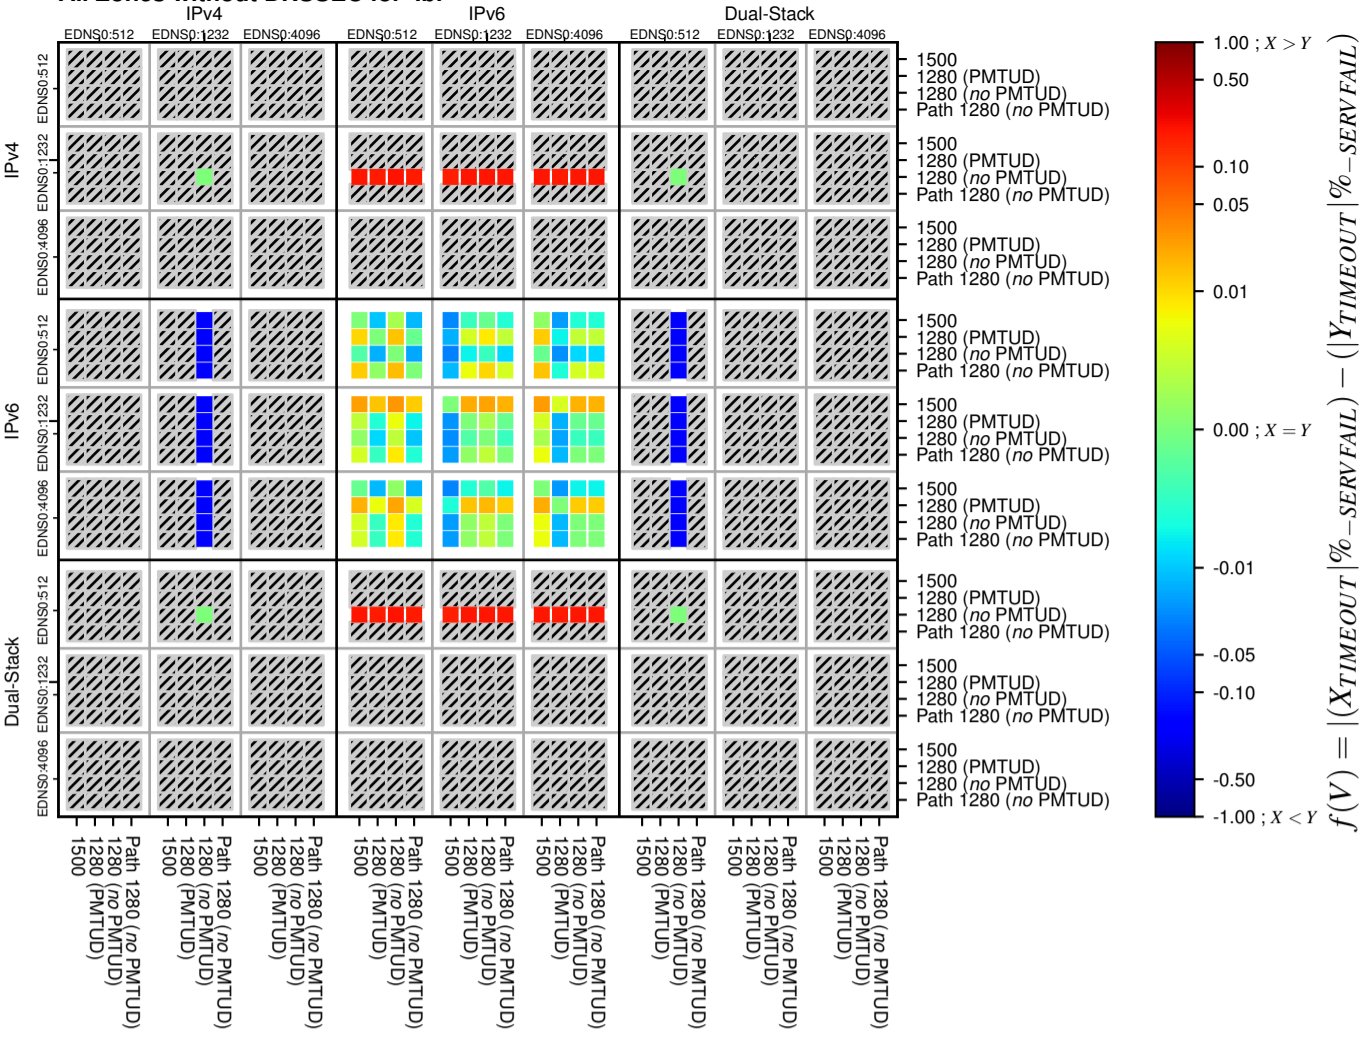

All Zones without DNSSEC for '.br'

All Zones with DNSSEC for '.br'

All Zones for '.br'

$$f(V) = |(X_{TIMEOUT} | \% - SERVFAIL) - (Y_{TIMEOUT} | \% - SERVFAIL)|$$

$$f(V) = |(X_{TIMEOUT} | \% - SERVFAIL) - (Y_{TIMEOUT} | \% - SERVFAIL)|$$

$$f(V) = |(X_{TIMEOUT} | \% - SERVFAIL) - (Y_{TIMEOUT} | \% - SERVFAIL)|$$