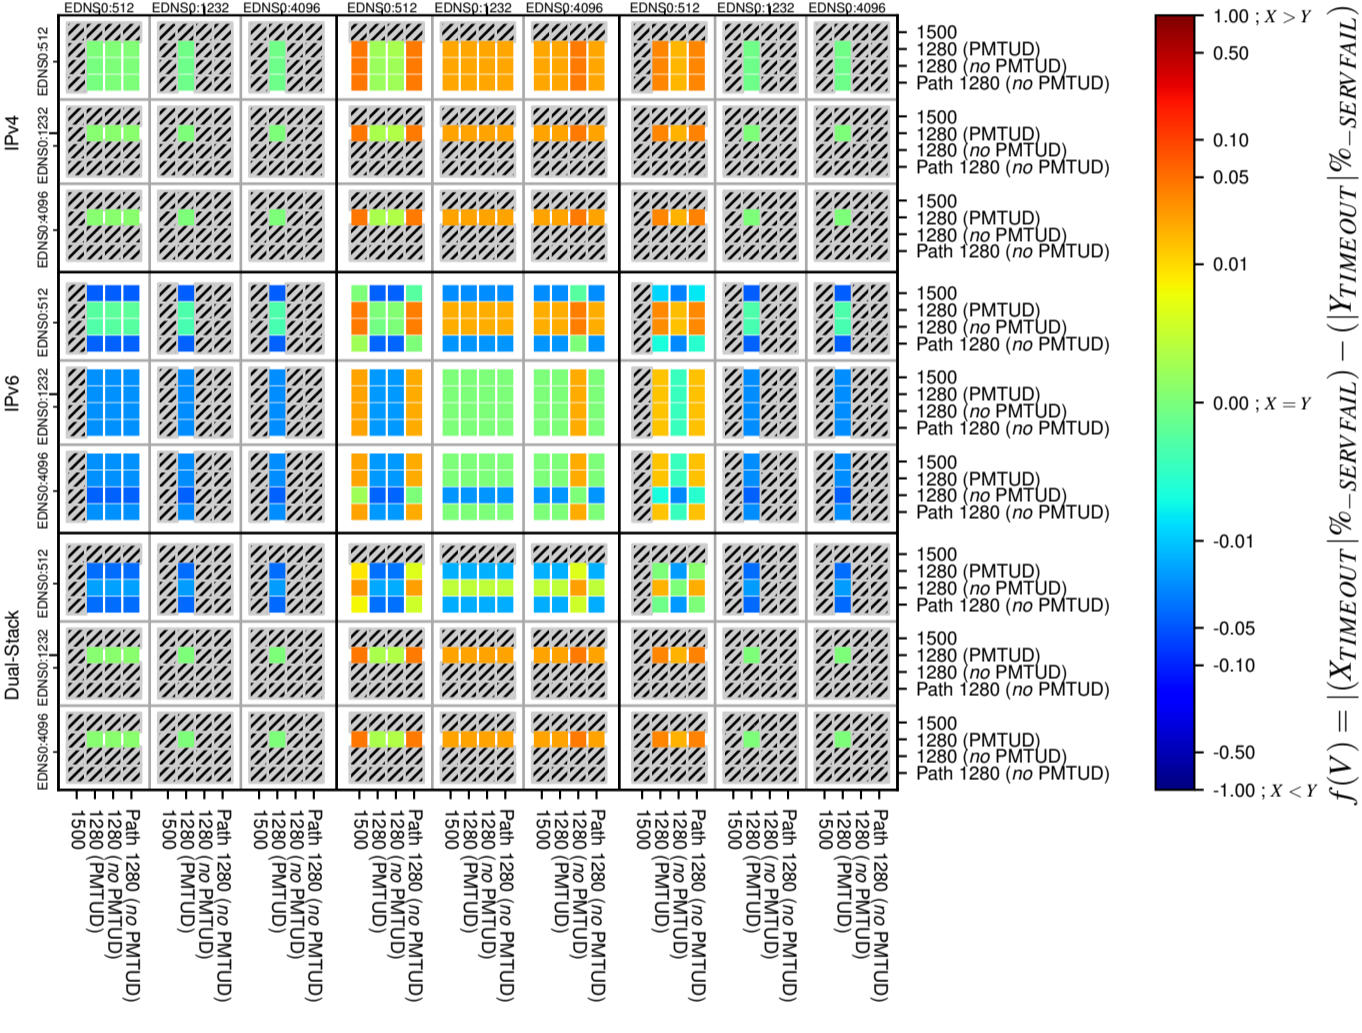

All Zones without DNSSEC for '.br'

All Zones with DNSSEC for '.br'

All Zones for '.br'

$$f(V) = |(X_{TIMEOUT} | \% - SERVFAIL) - (Y_{TIMEOUT} | \% - SERVFAIL)|$$

$$f(V) = |(X_{TIMEOUT} | \% - SERVFAIL) - (Y_{TIMEOUT} | \% - SERVFAIL)|$$

$$f(V) = |(X_{TIMEOUT} | \% - SERVFAIL) - (Y_{TIMEOUT} | \% - SERVFAIL)|$$