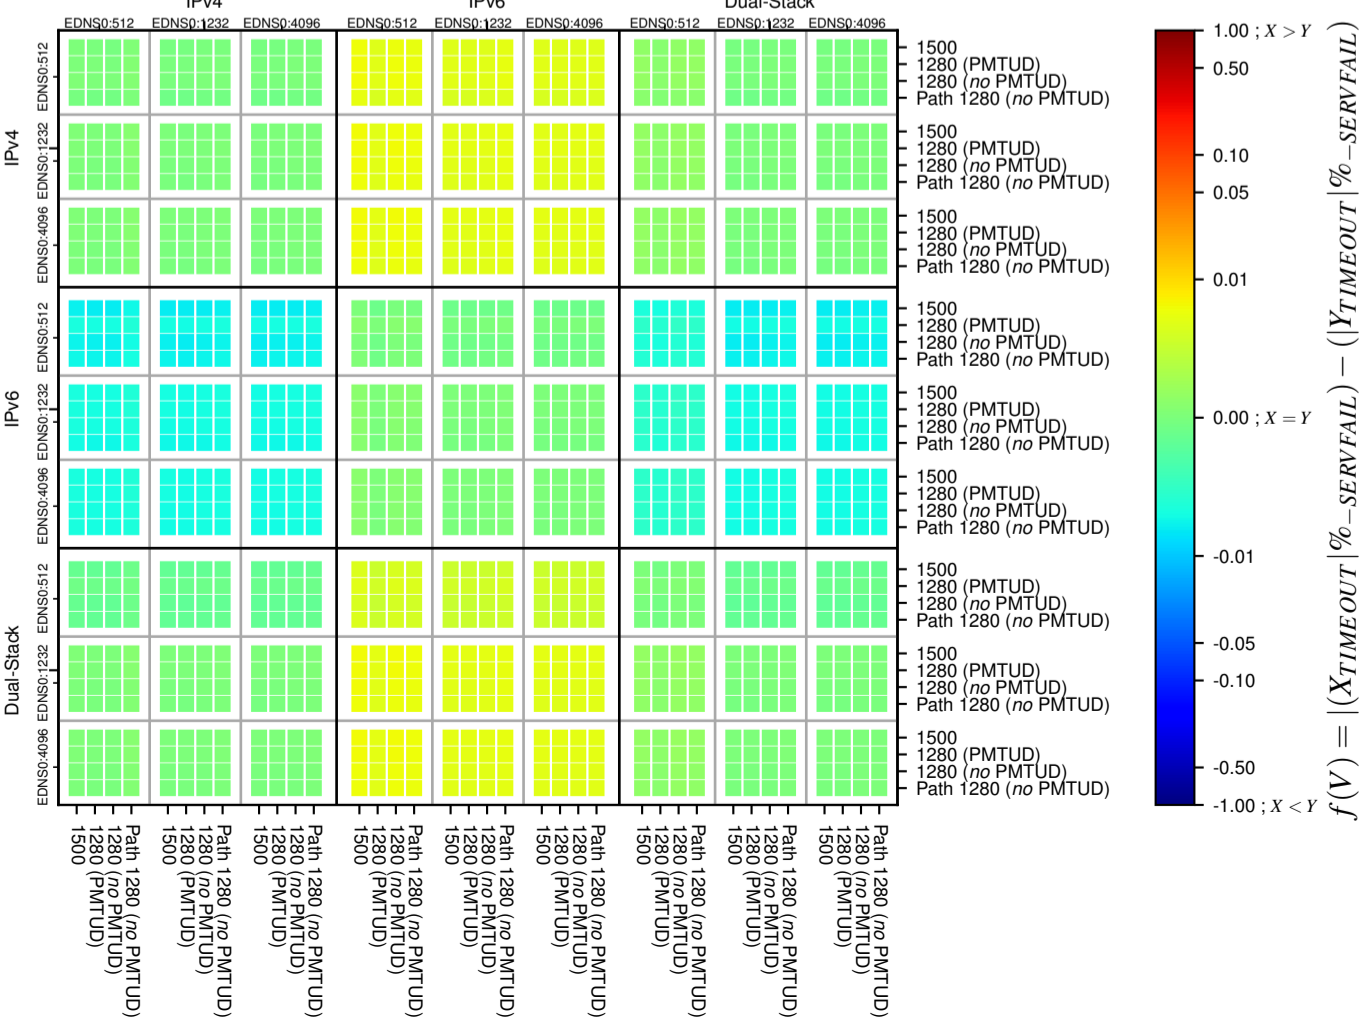

### All Zones without DNSSEC for '.de'

### All Zones for '.de'

$$f(V) = |X_{TIMEOUT} | \% - SERVFAIL) - (Y_{TIMEOUT} | \% - SERVFAIL)$$

$$f(V) = |X_{TIMEOUT} | \% - SERVFAIL) - (Y_{TIMEOUT} | \% - SERVFAIL)$$

$$f(V) = |X_{TIMEOUT} | \% - SERVFAIL) - (Y_{TIMEOUT} | \% - SERVFAIL)$$