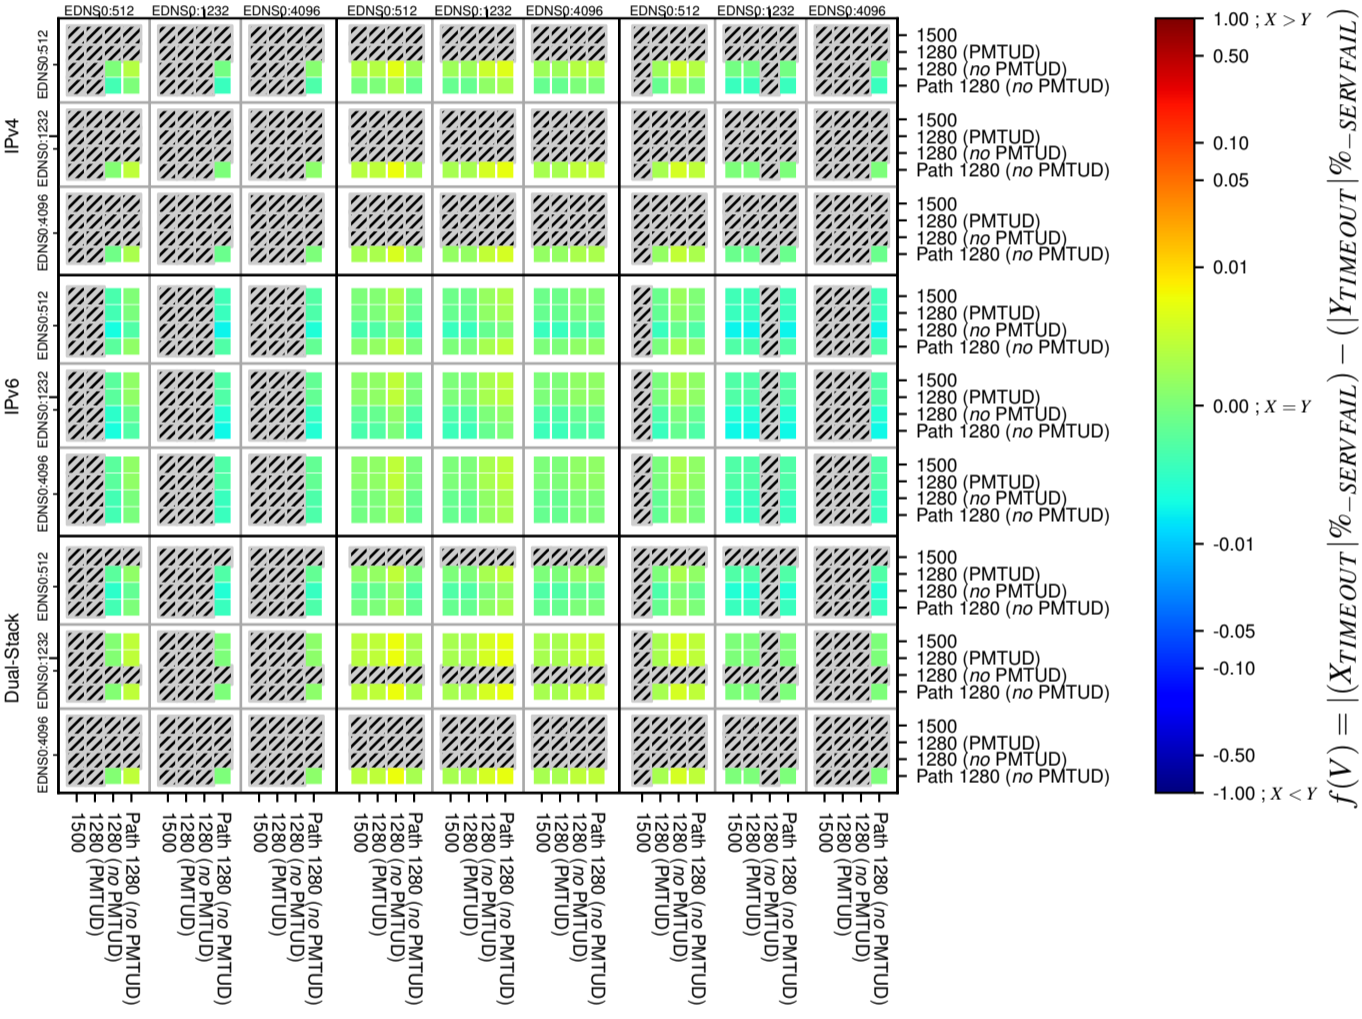

### All Zones without DNSSEC for '.de'

### All Zones for '.de'

$$f(V) = |X_{TIMEOUT} | \% - SERVFAIL) - (Y_{TIMEOUT} | \% - SERVFAIL)$$

$$f(V) = |X_{TIMEOUT} | \% - SERVFAIL) - (Y_{TIMEOUT} | \% - SERVFAIL)$$

$$f(V) = |X_{TIMEOUT} | \% - SERVFAIL) - (Y_{TIMEOUT} | \% - SERVFAIL)$$