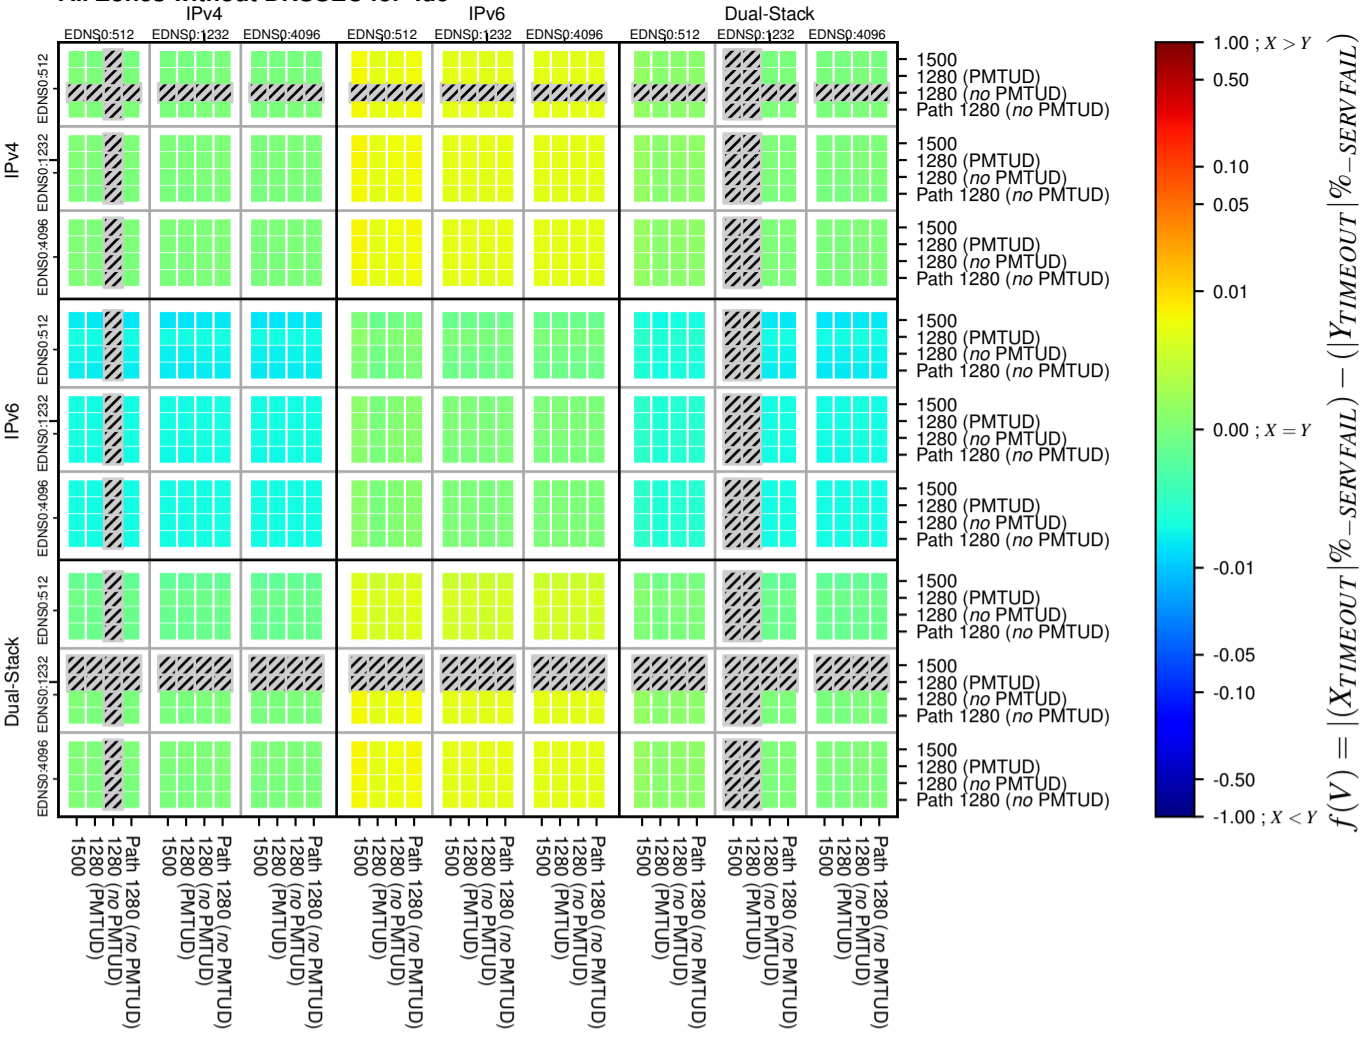

### All Zones without DNSSEC for '.de'

### All Zones for '.de'

$$f(V) = |X_{TIMEOUT} | \% - SERVFAIL) - (Y_{TIMEOUT} | \% - SERVFAIL)$$

$$f(V) = |X_{TIMEOUT} | \% - SERVFAIL) - (Y_{TIMEOUT} | \% - SERVFAIL)$$

$$f(V) = |X_{TIMEOUT} | \% - SERVFAIL) - (Y_{TIMEOUT} | \% - SERVFAIL)$$