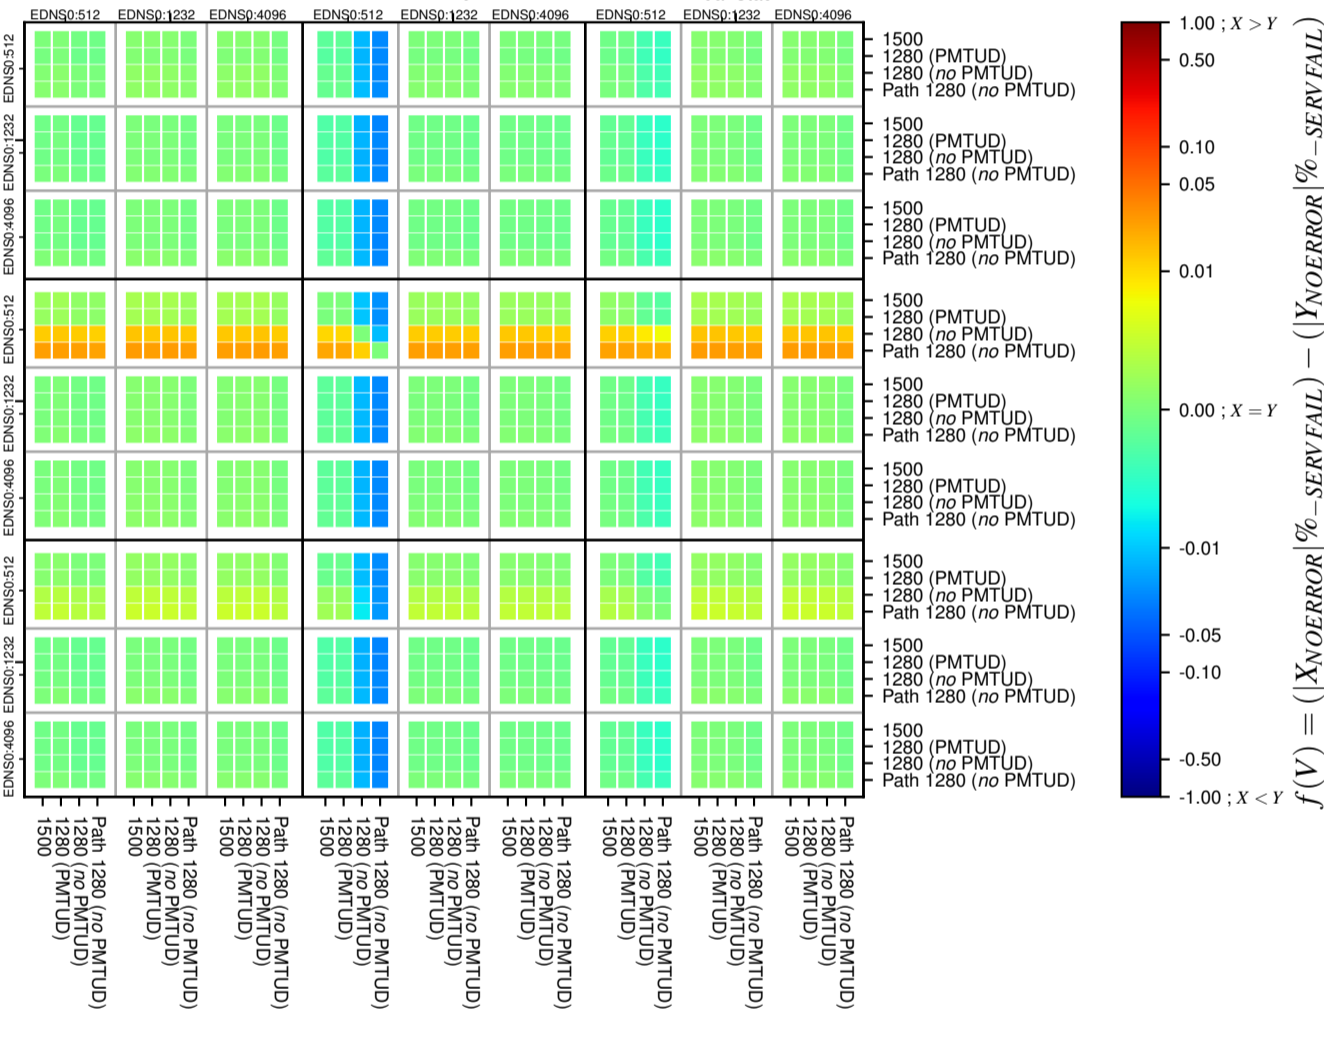

### All Zones without DNSSEC for '.com'

### All Zones for '.com'

$$f(V) = (|X_{NOERROR}| \% - SERVFAIL) - (|Y_{NOERROR}| \% - SERVFAIL)$$

$$f(V) = (|X_{NOERROR}| \% - SERVFAIL) - (|Y_{NOERROR}| \% - SERVFAIL)$$

$$f(V) = (|X_{NOERROR}| \% - SERVFAIL) - (|Y_{NOERROR}| \% - SERVFAIL)$$