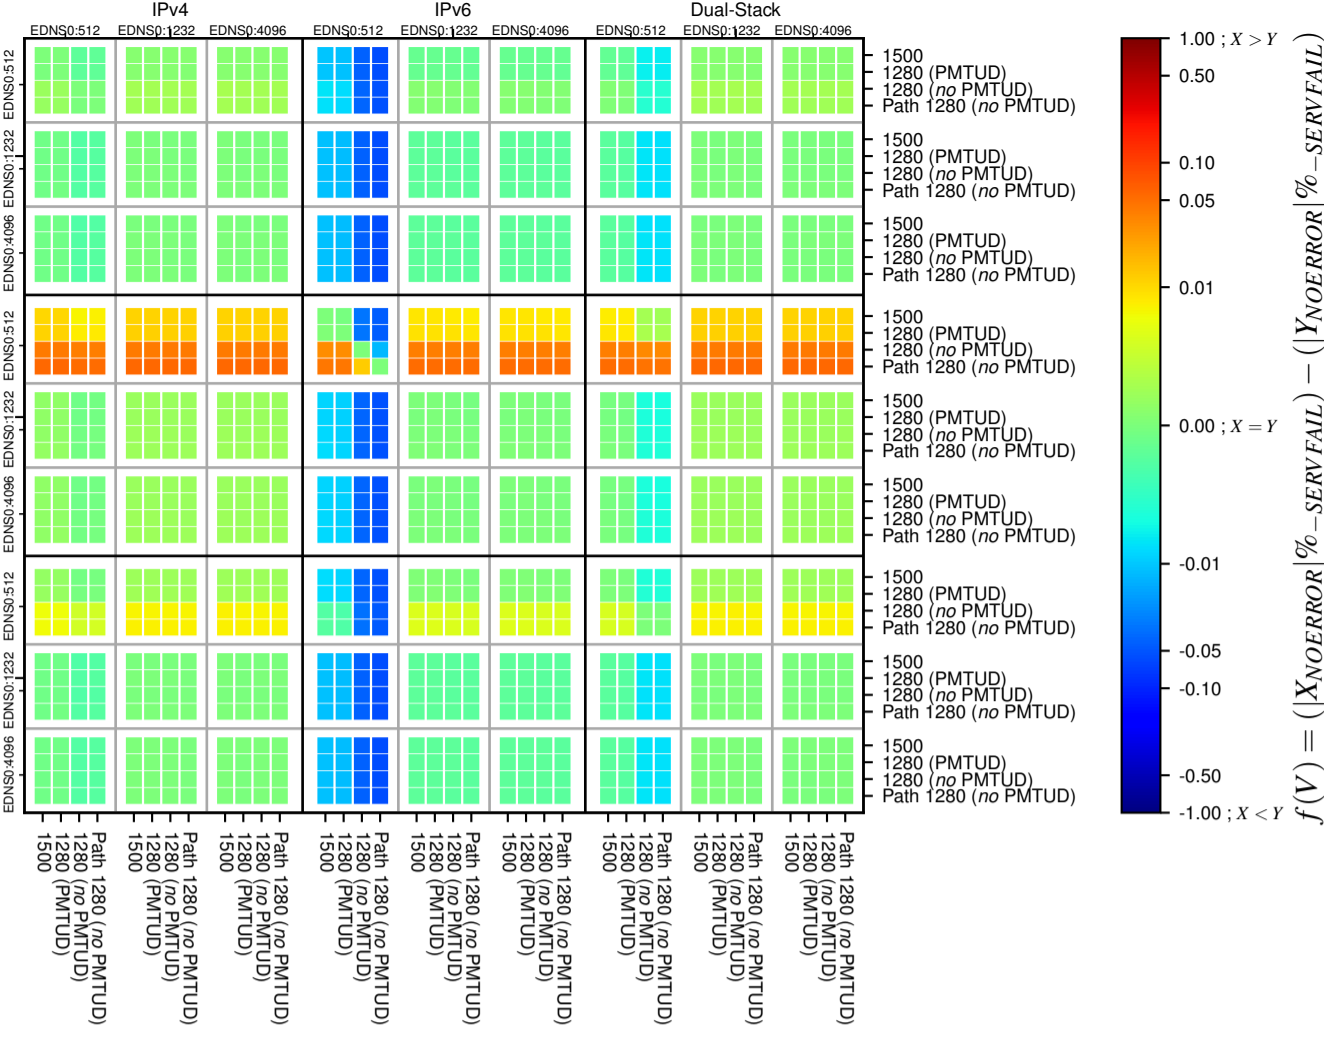

### All Zones without DNSSEC for '.com'

### All Zones for '.com'

$$f(V) = (|X_{NOERROR}| \% - SERVFAIL) - (|Y_{NOERROR}| \% - SERVFAIL)$$

$$f(V) = (|X_{NOERROR}| \% - SERVFAIL) - (|Y_{NOERROR}| \% - SERVFAIL)$$

$$f(V) = (|X_{NOERROR}| \% - SERVFAIL) - (|Y_{NOERROR}| \% - SERVFAIL)$$