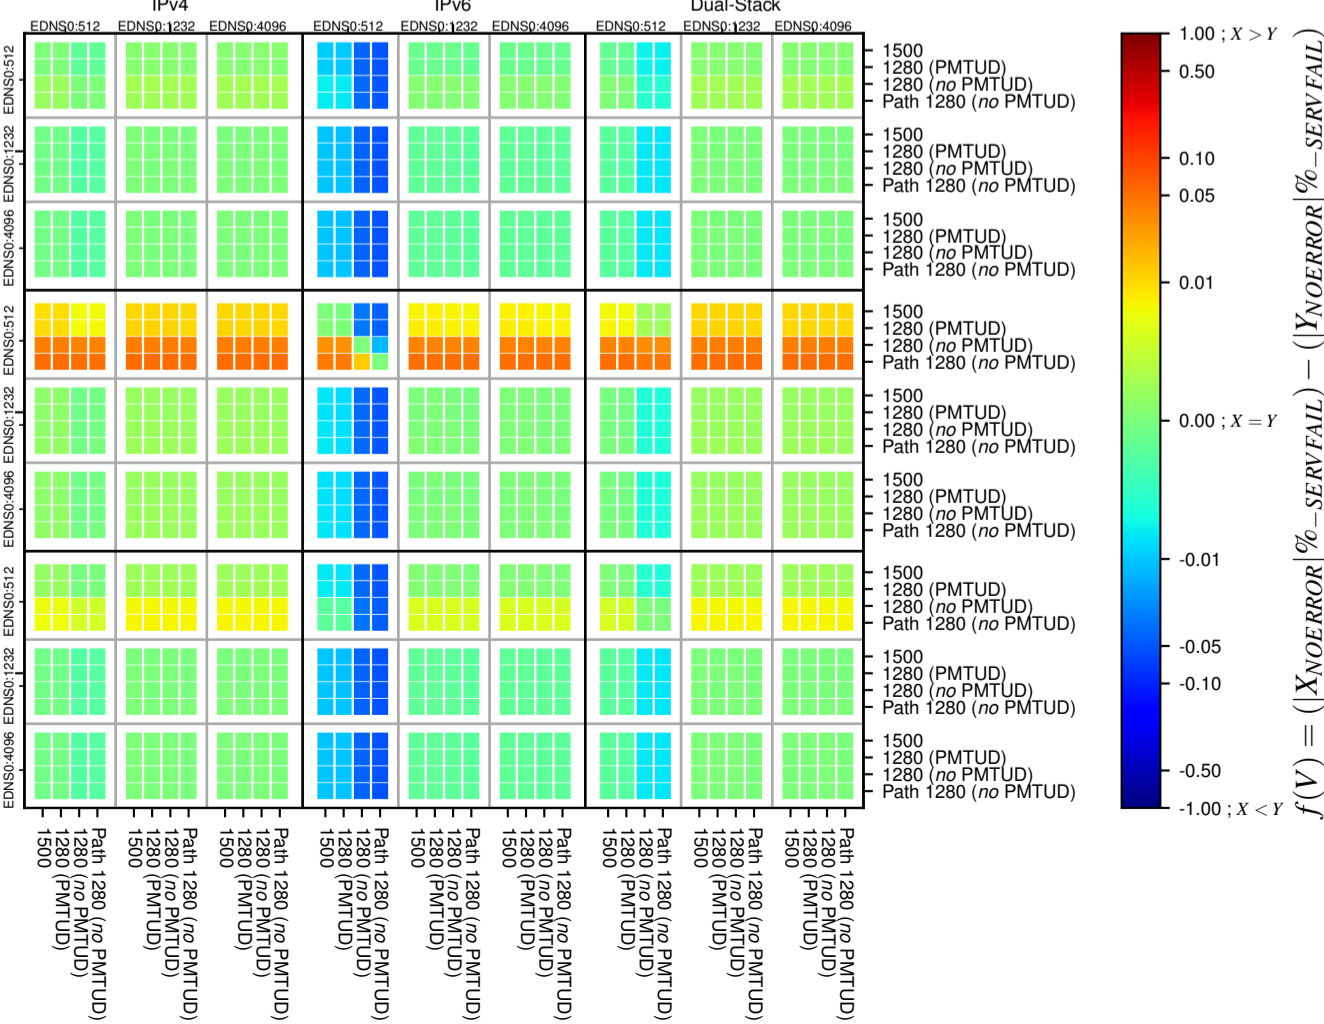

### All Zones without DNSSEC for '.com'

### All Zones for '.com'

$$f(V) = (|X_{NOERROR}| \% - SERVFAIL) - (|Y_{NOERROR}| \% - SERVFAIL)$$

$$f(V) = (|X_{NOERROR}| \% - SERVFAIL) - (|Y_{NOERROR}| \% - SERVFAIL)$$

$$f(V) = (|X_{NOERROR}| \% - SERVFAIL) - (|Y_{NOERROR}| \% - SERVFAIL)$$