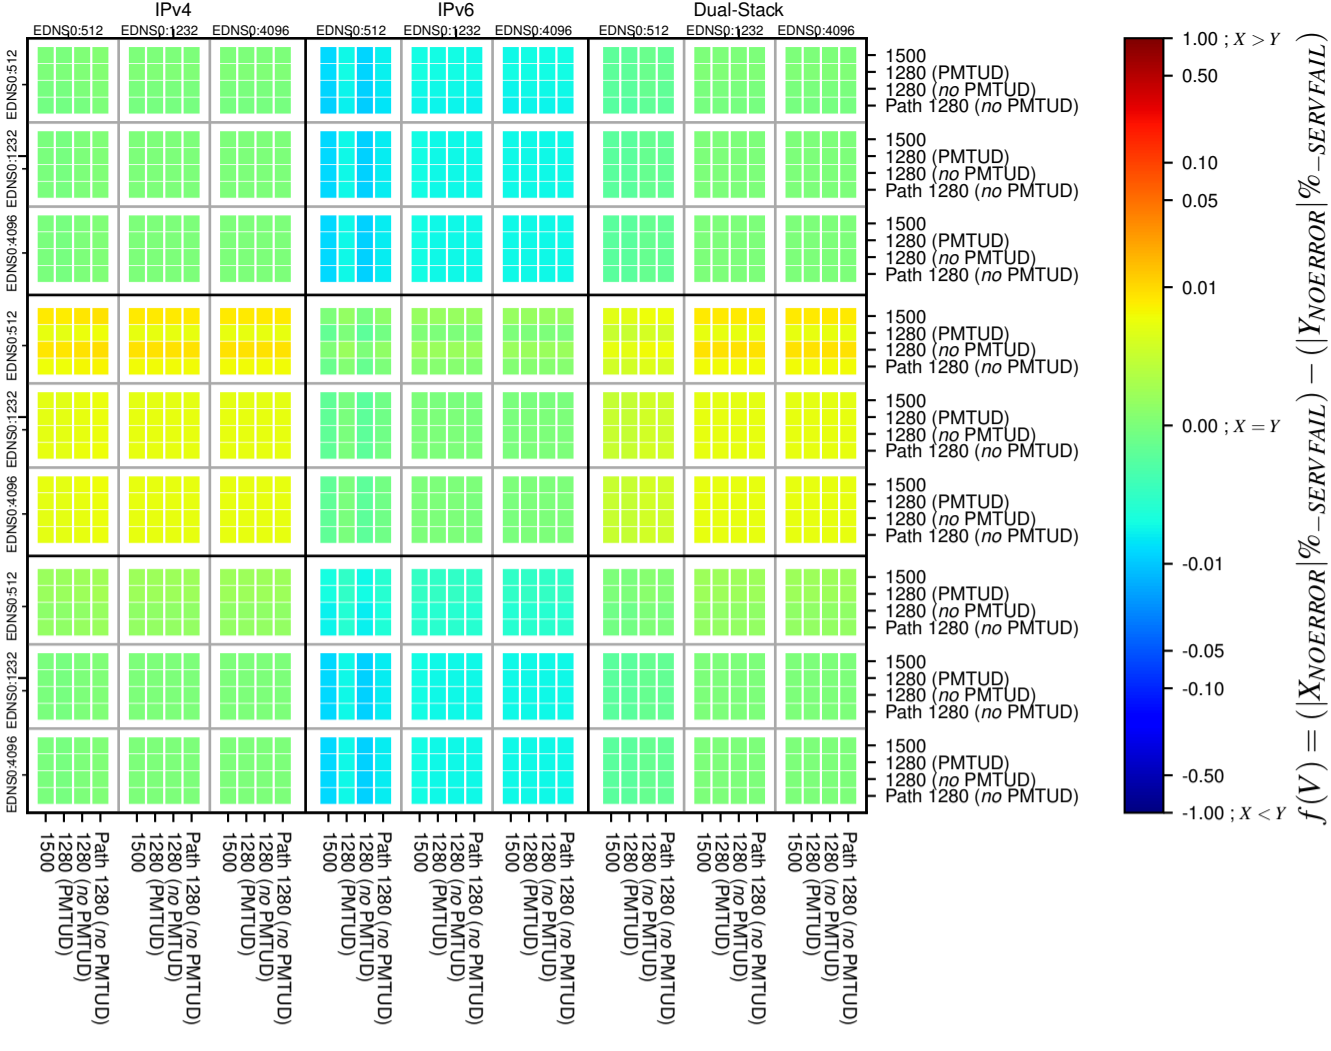

### All Zones without DNSSEC for '.de'