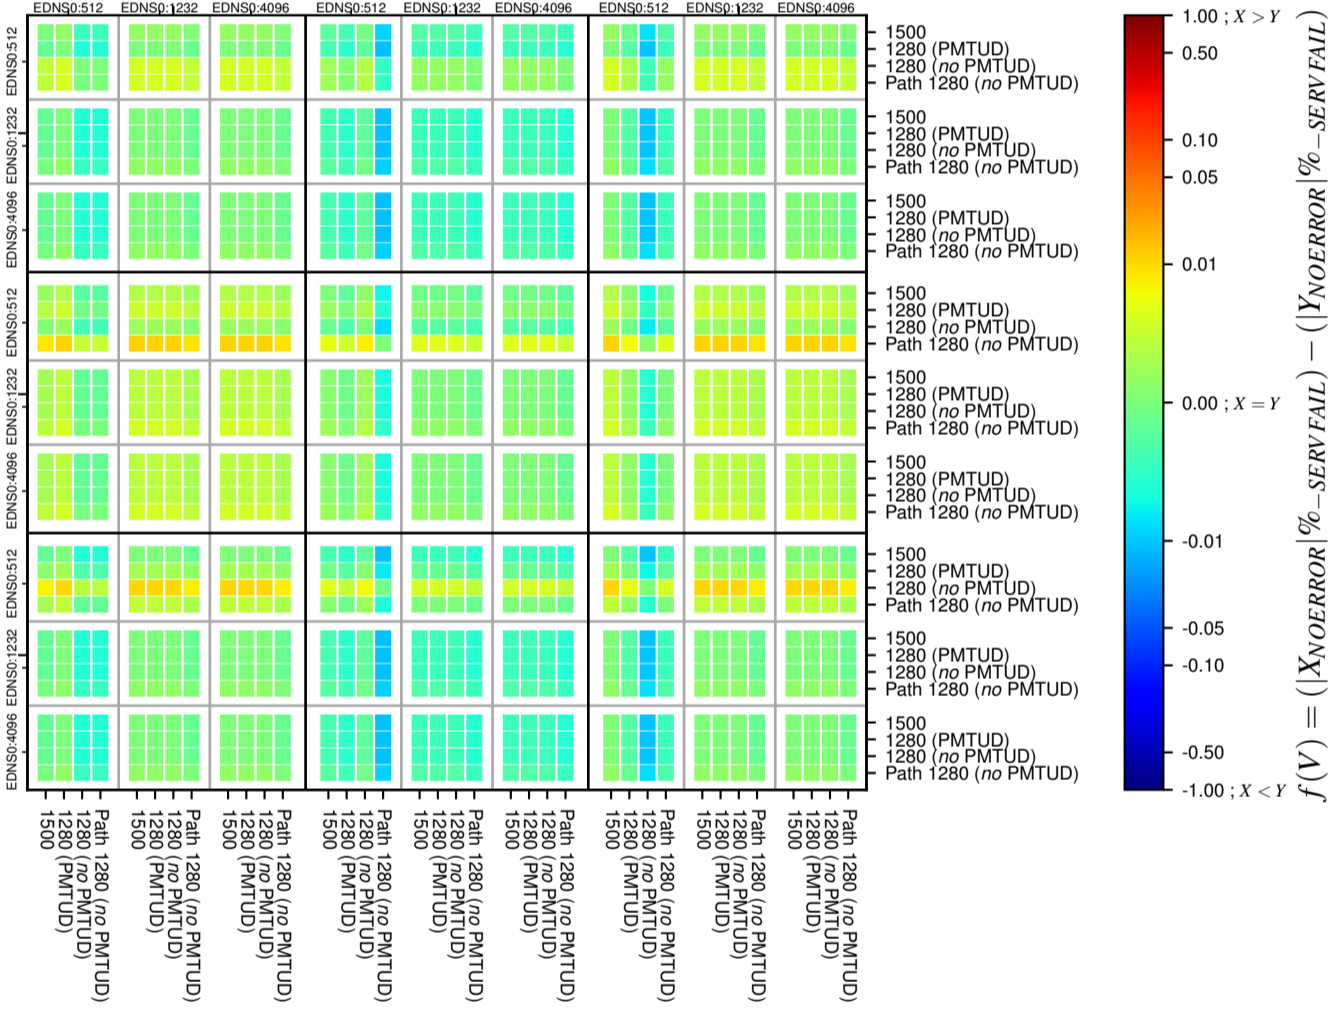

All Zones with DNSSEC for '.de'