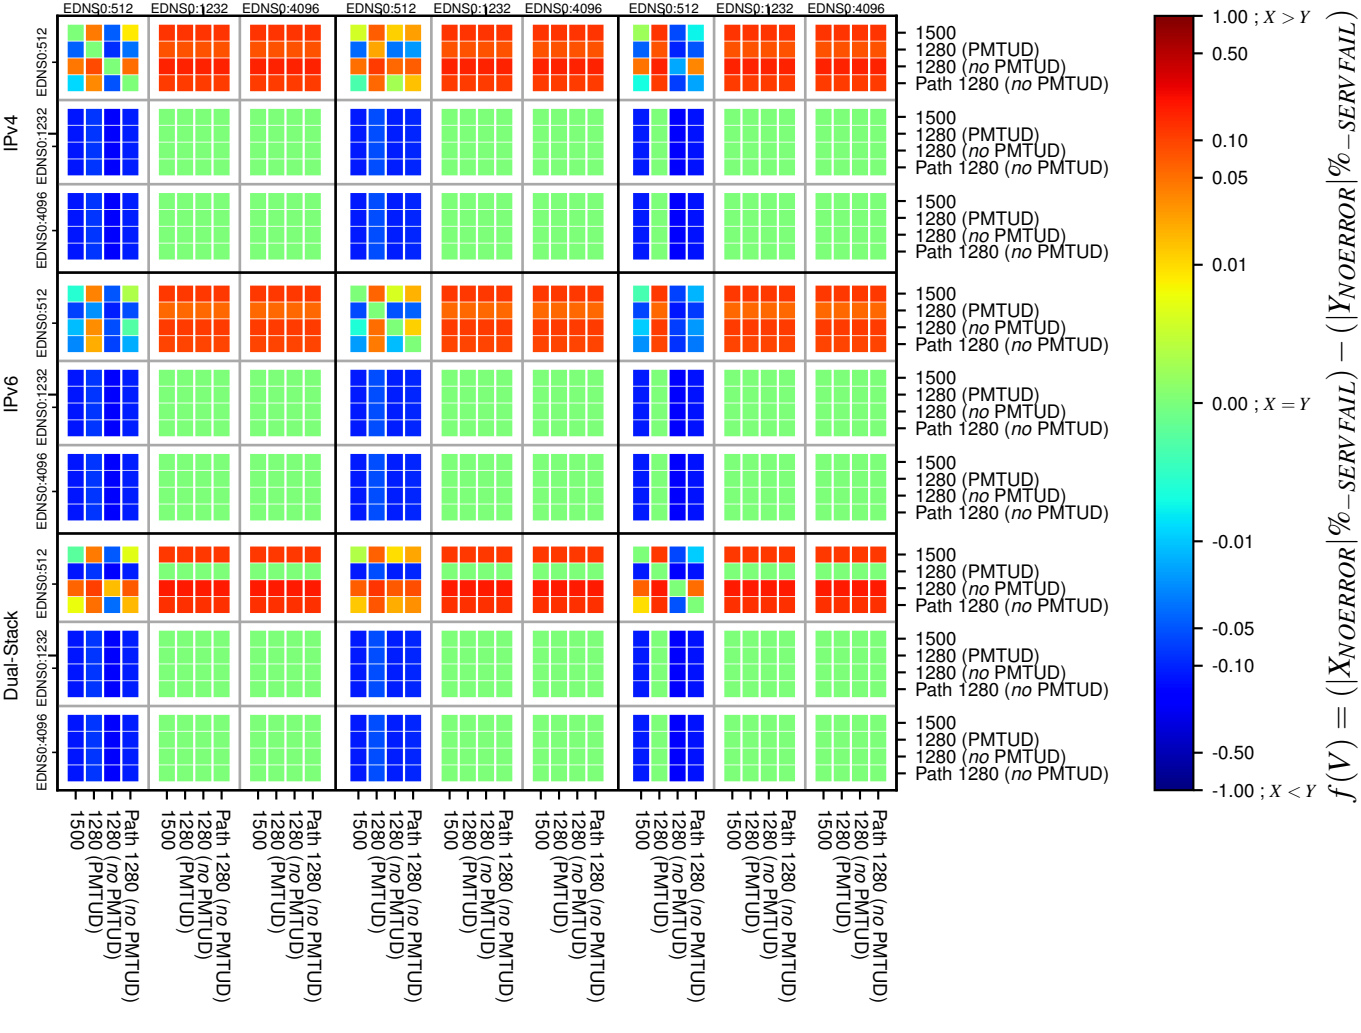

All Zones without DNSSEC for '.jp'

All Zones with DNSSEC for '.jp'

All Zones for '.jp'

$$f(V) = (|X_{NOERROR}| \% - SERVFAIL) - (|Y_{NOERROR}| \% - SERVFAIL)$$

$$f(V) = (|X_{NOERROR}| \% - SERVFAIL) - (|Y_{NOERROR}| \% - SERVFAIL)$$

$$f(V) = (|X_{NOERROR}| \% - SERVFAIL) - (|Y_{NOERROR}| \% - SERVFAIL)$$