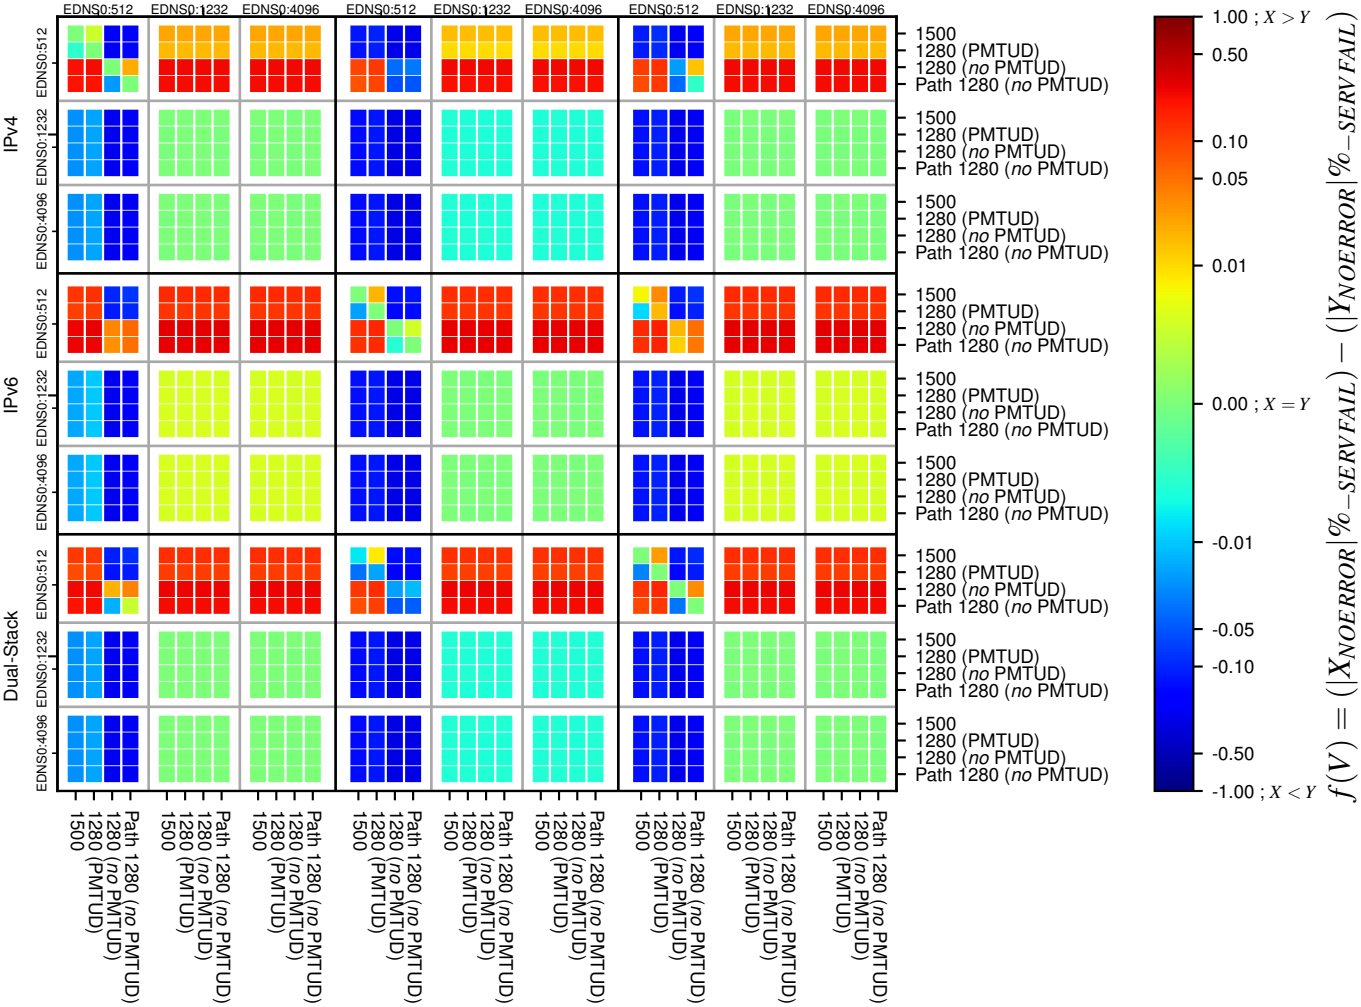

All Zones without DNSSEC for '.jp'

All Zones with DNSSEC for '.jp'

All Zones for '.jp'

$$f(V) = (|X_{NOERROR}| \% - SERVFAIL) - (|Y_{NOERROR}| \% - SERVFAIL)$$

$$f(V) = (|X_{NOERROR}| \% - SERVFAIL) - (|Y_{NOERROR}| \% - SERVFAIL)$$

$$f(V) = (|X_{NOERROR}| \% - SERVFAIL) - (|Y_{NOERROR}| \% - SERVFAIL)$$