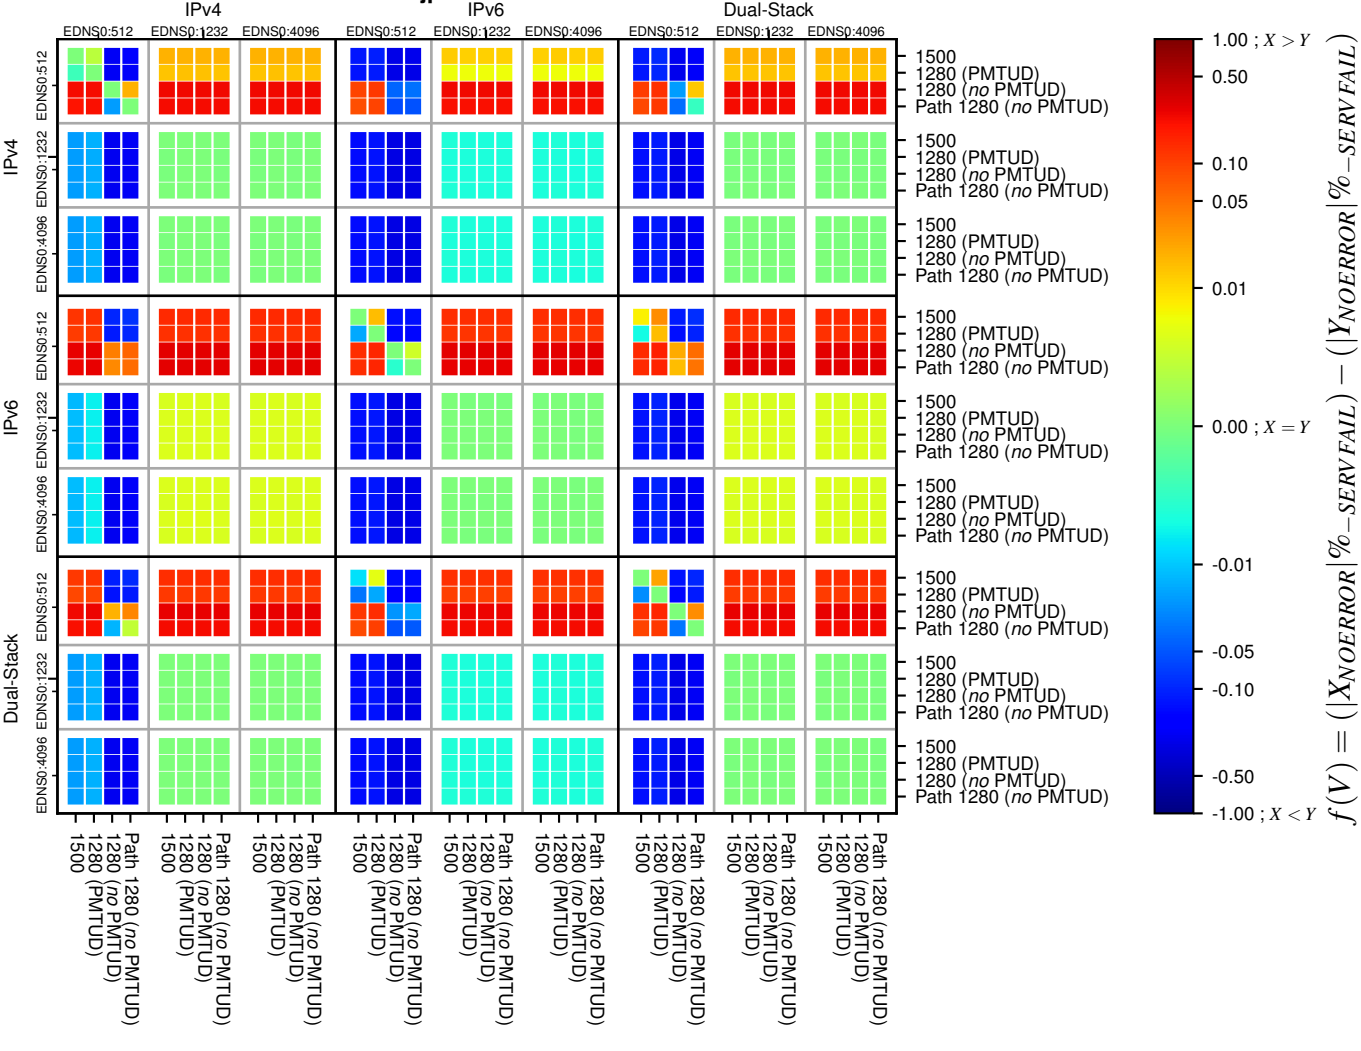

All Zones without DNSSEC for '.jp'

All Zones with DNSSEC for '.jp'

All Zones for '.jp'

$$f(V) = (|X_{NOERROR}| \% - SERVFAIL) - (|Y_{NOERROR}| \% - SERVFAIL)$$

$$f(V) = (|X_{NOERROR}| \% - SERVFAIL) - (|Y_{NOERROR}| \% - SERVFAIL)$$

$$f(V) = (|X_{NOERROR}| \% - SERVFAIL) - (|Y_{NOERROR}| \% - SERVFAIL)$$