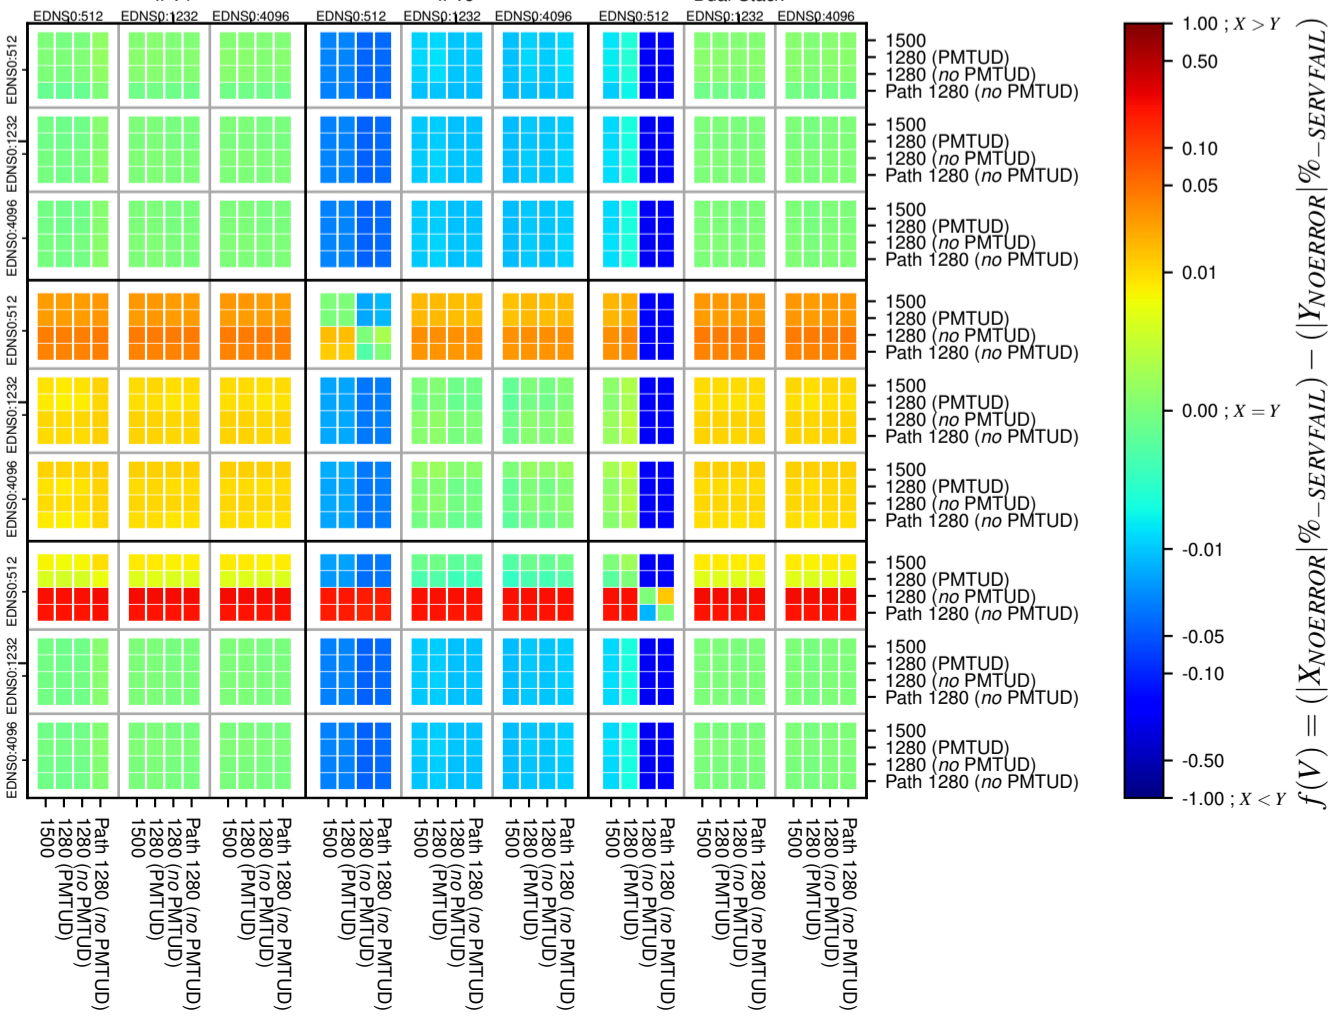

All Zones without DNSSEC for '.ru'

All Zones with DNSSEC for '.ru'

All Zones for '.ru'

$$f(V) = (|X_{NOERROR}| \% - SERVFAIL) - (|Y_{NOERROR}| \% - SERVFAIL)$$

$$f(V) = (|X_{NOERROR}| \% - SERVFAIL) - (|Y_{NOERROR}| \% - SERVFAIL)$$

$$f(V) = (|X_{NOERROR}| \% - SERVFAIL) - (|Y_{NOERROR}| \% - SERVFAIL)$$