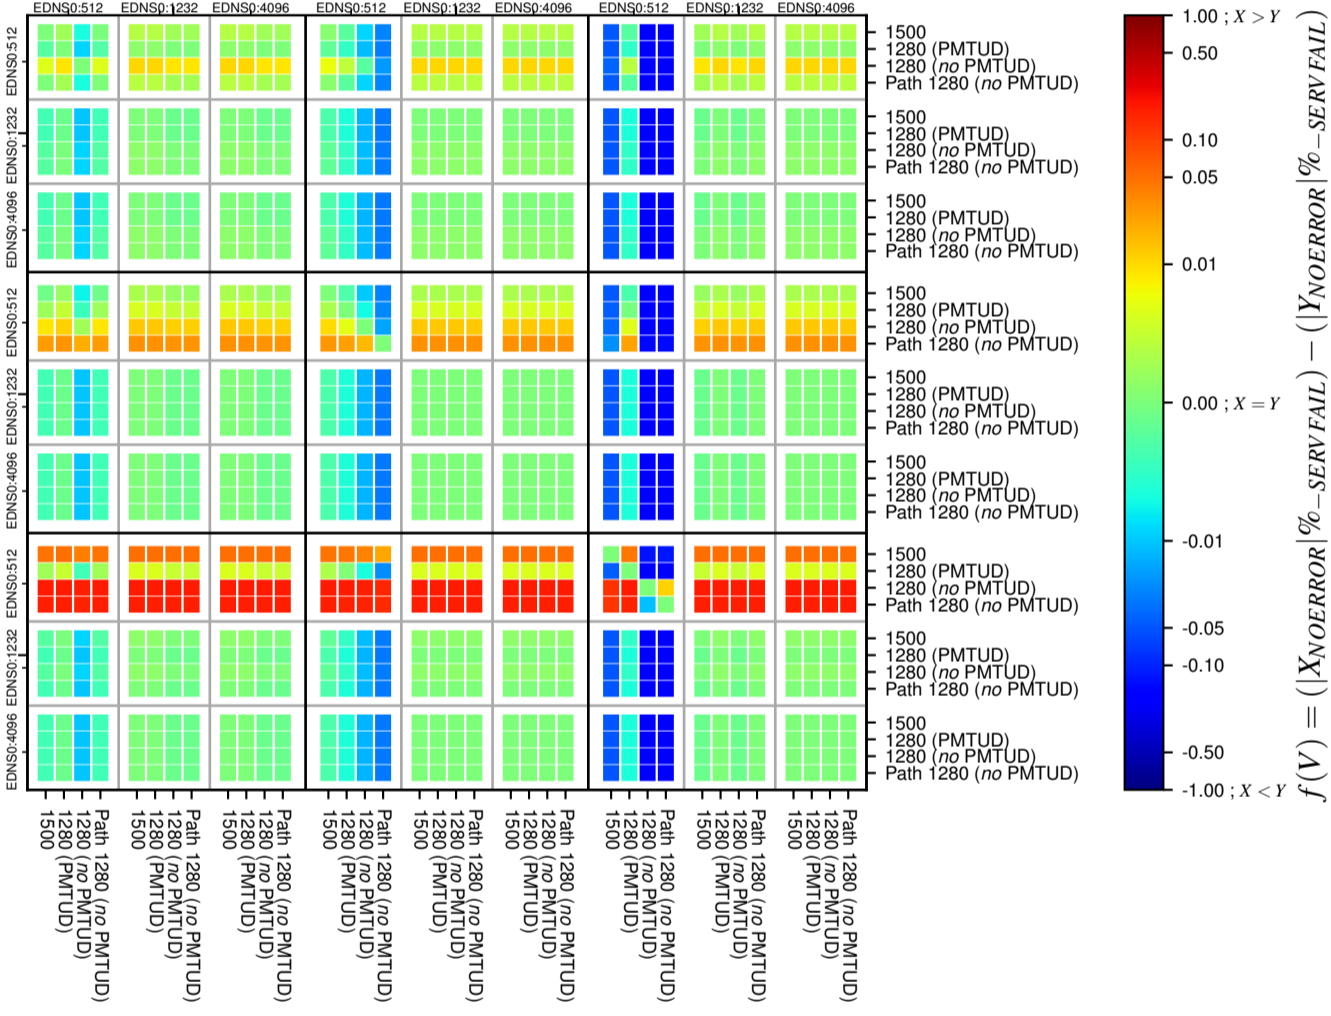

All Zones without DNSSEC for '.ru'

All Zones with DNSSEC for '.ru'

All Zones for '.ru'

$$f(V) = (|X_{NOERROR}| \% - SERVFAIL) - (|Y_{NOERROR}| \% - SERVFAIL)$$

$$f(V) = (|X_{NOERROR}| \% - SERVFAIL) - (|Y_{NOERROR}| \% - SERVFAIL)$$

$$f(V) = (|X_{NOERROR}| \% - SERVFAIL) - (|Y_{NOERROR}| \% - SERVFAIL)$$