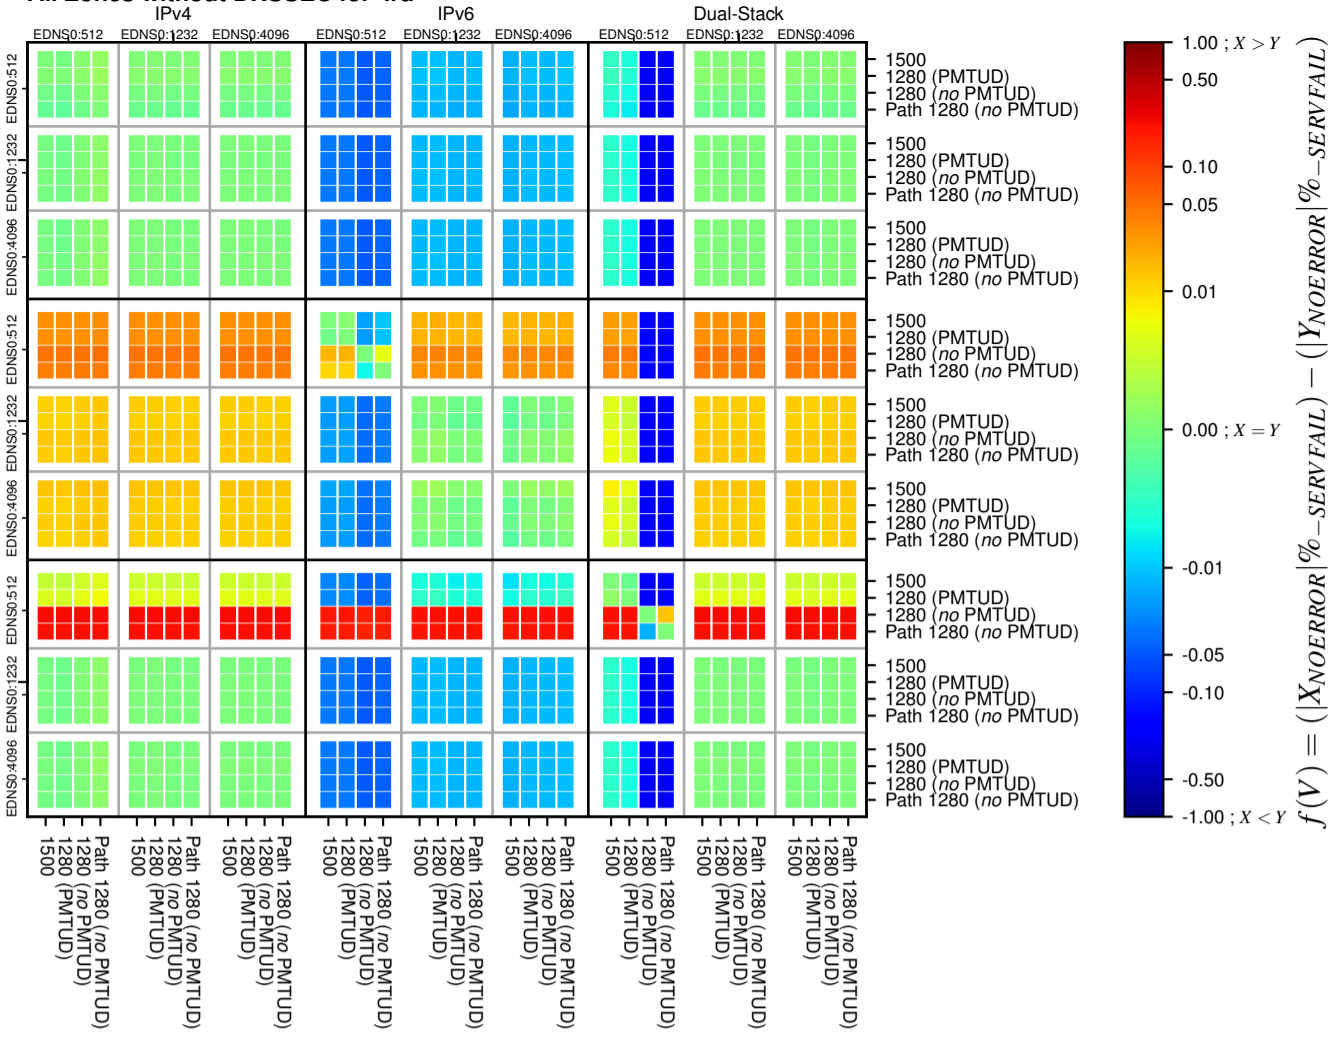

All Zones without DNSSEC for '.ru'

All Zones with DNSSEC for '.ru'

All Zones for '.ru'

$$f(V) = (|X_{NOERROR}| \% - SERVFAIL) - (|Y_{NOERROR}| \% - SERVFAIL)$$

$$f(V) = (|X_{NOERROR}| \% - SERVFAIL) - (|Y_{NOERROR}| \% - SERVFAIL)$$

$$f(V) = (|X_{NOERROR}| \% - SERVFAIL) - (|Y_{NOERROR}| \% - SERVFAIL)$$