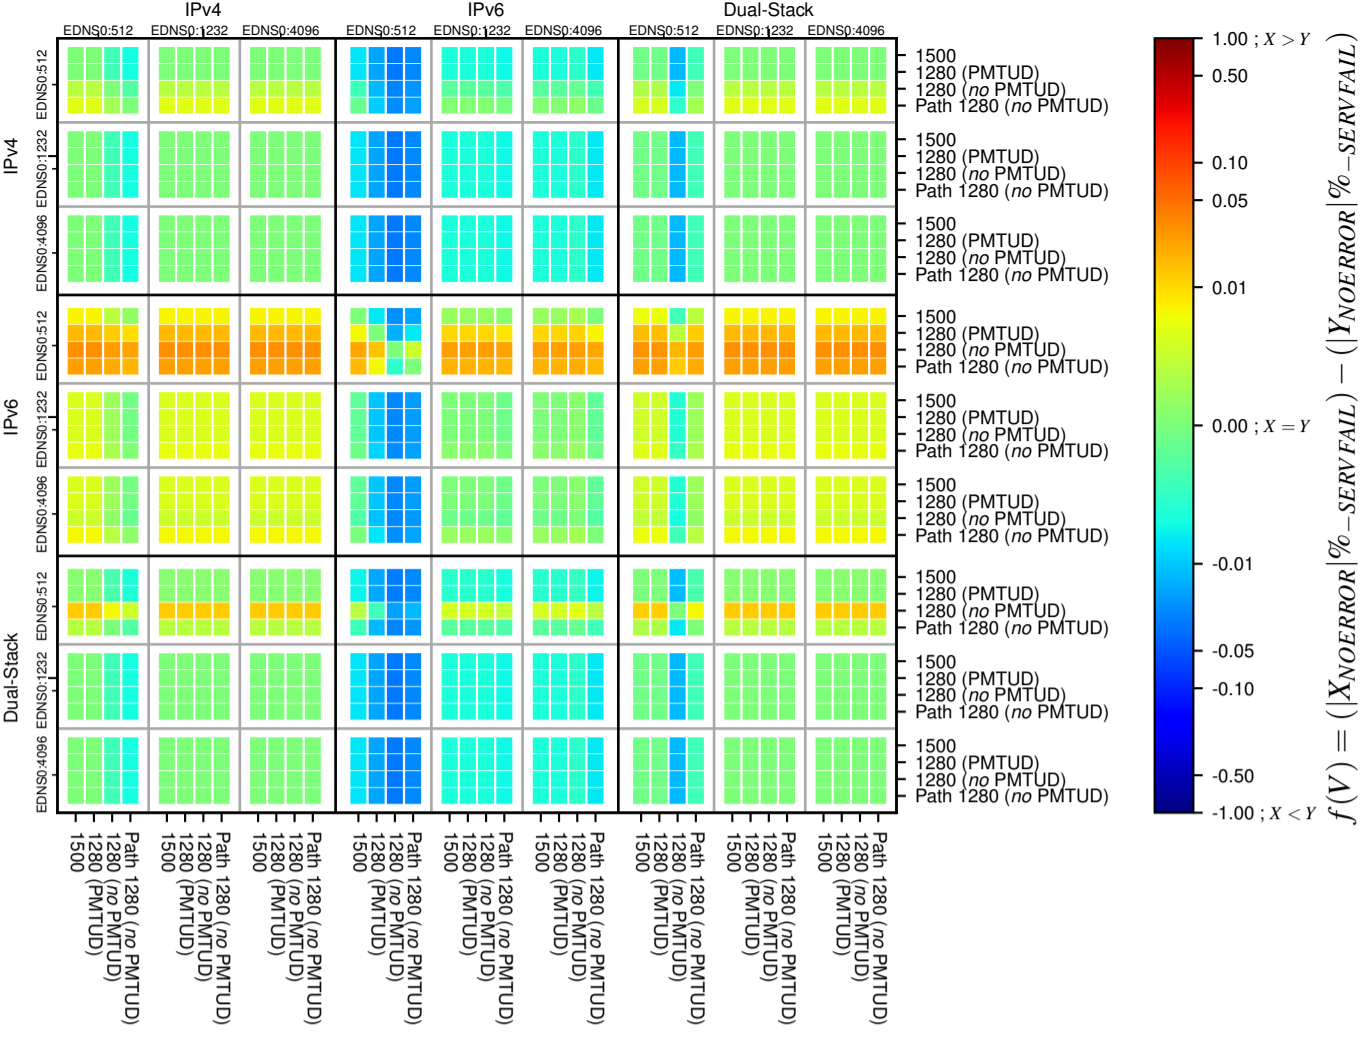

### All Zones without DNSSEC for '.se'

### All Zones with DNSSEC for '.se'

### All Zones for '.se'

$$f(V) = (|X_{NOERROR}| \% - SERVFAIL) - (|Y_{NOERROR}| \% - SERVFAIL)$$

$$f(V) = (|X_{NOERROR}| \% - SERVFAIL) - (|Y_{NOERROR}| \% - SERVFAIL)$$

$$f(V) = (|X_{NOERROR}| \% - SERVFAIL) - (|Y_{NOERROR}| \% - SERVFAIL)$$