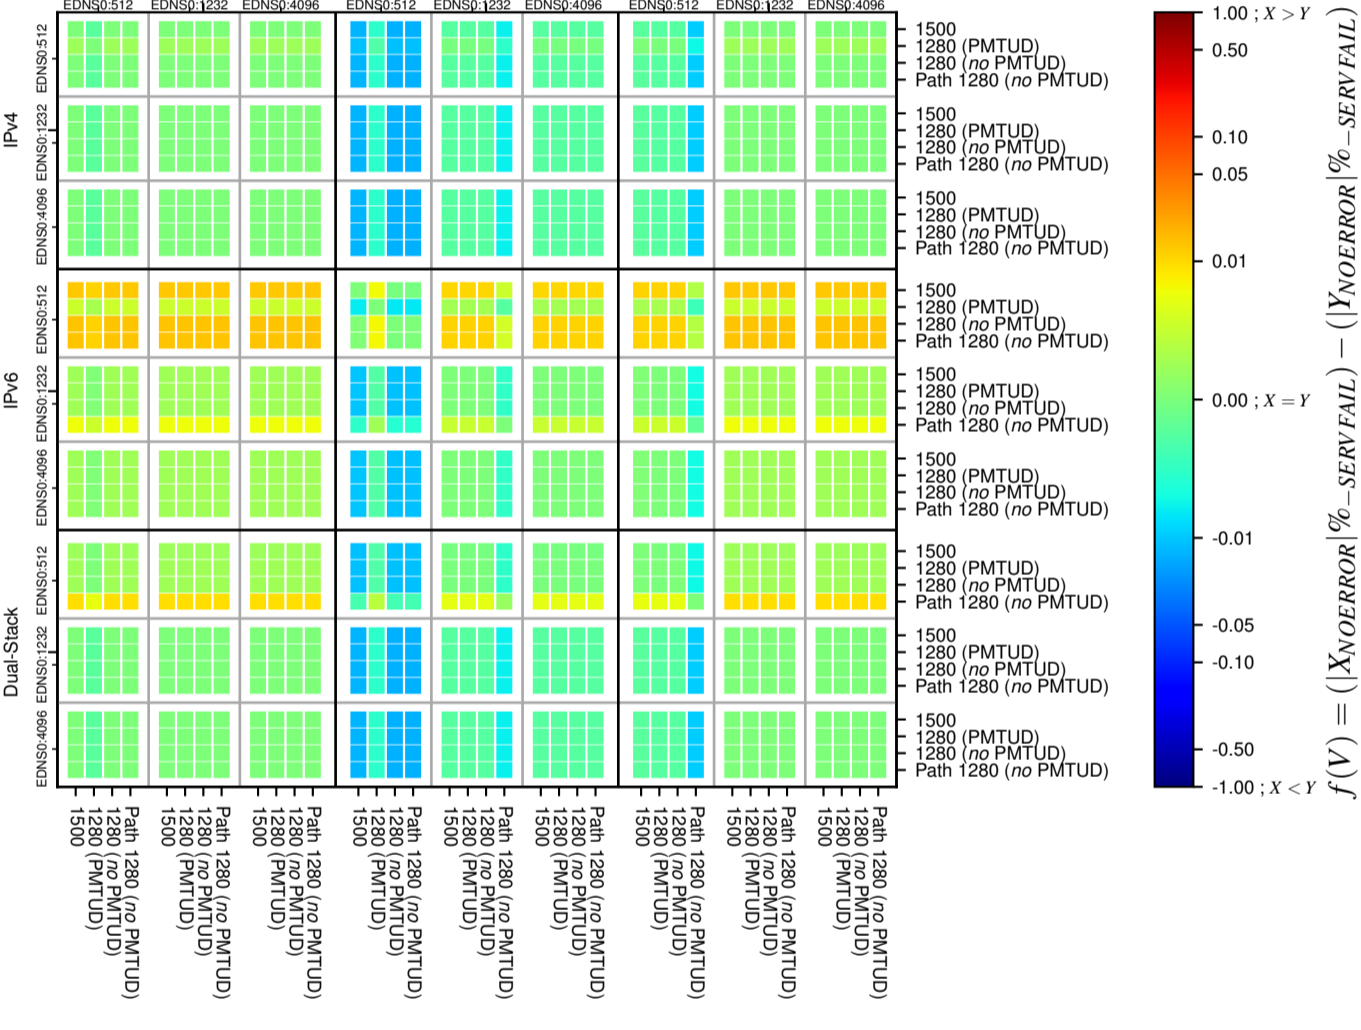

### All Zones without DNSSEC for '.se'

### All Zones with DNSSEC for '.se'

### All Zones for '.se'

$$f(V) = (|X_{NOERROR}| \% - SERVFAIL) - (|Y_{NOERROR}| \% - SERVFAIL)$$

$$f(V) = (|X_{NOERROR}| \% - SERVFAIL) - (|Y_{NOERROR}| \% - SERVFAIL)$$

$$f(V) = (|X_{NOERROR}| \% - SERVFAIL) - (|Y_{NOERROR}| \% - SERVFAIL)$$