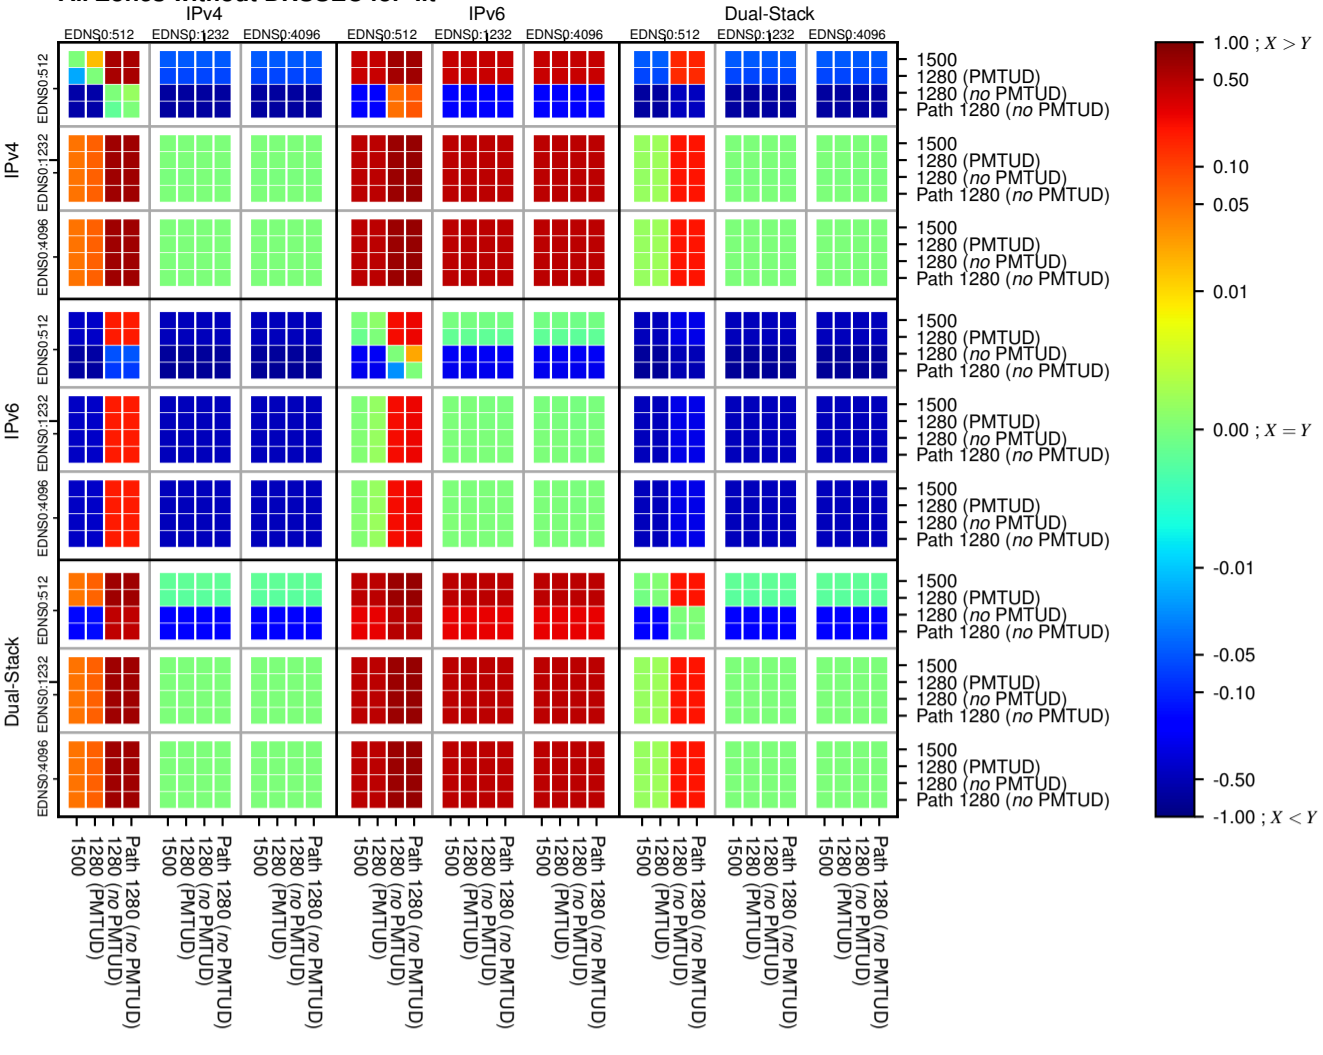

All Zones without DNSSEC for '.it'

All Zones with DNSSEC for '.it'

All Zones for '.it'

$$f(V) = |X_{SERVFAIL}| \% - |Y_{SERVFAIL}| \%$$

$$f(V) = |X_{SERVFAIL}| \% - |Y_{SERVFAIL}| \%$$

$$f(V) = |X_{SERVFAIL}| \% - |Y_{SERVFAIL}| \%$$