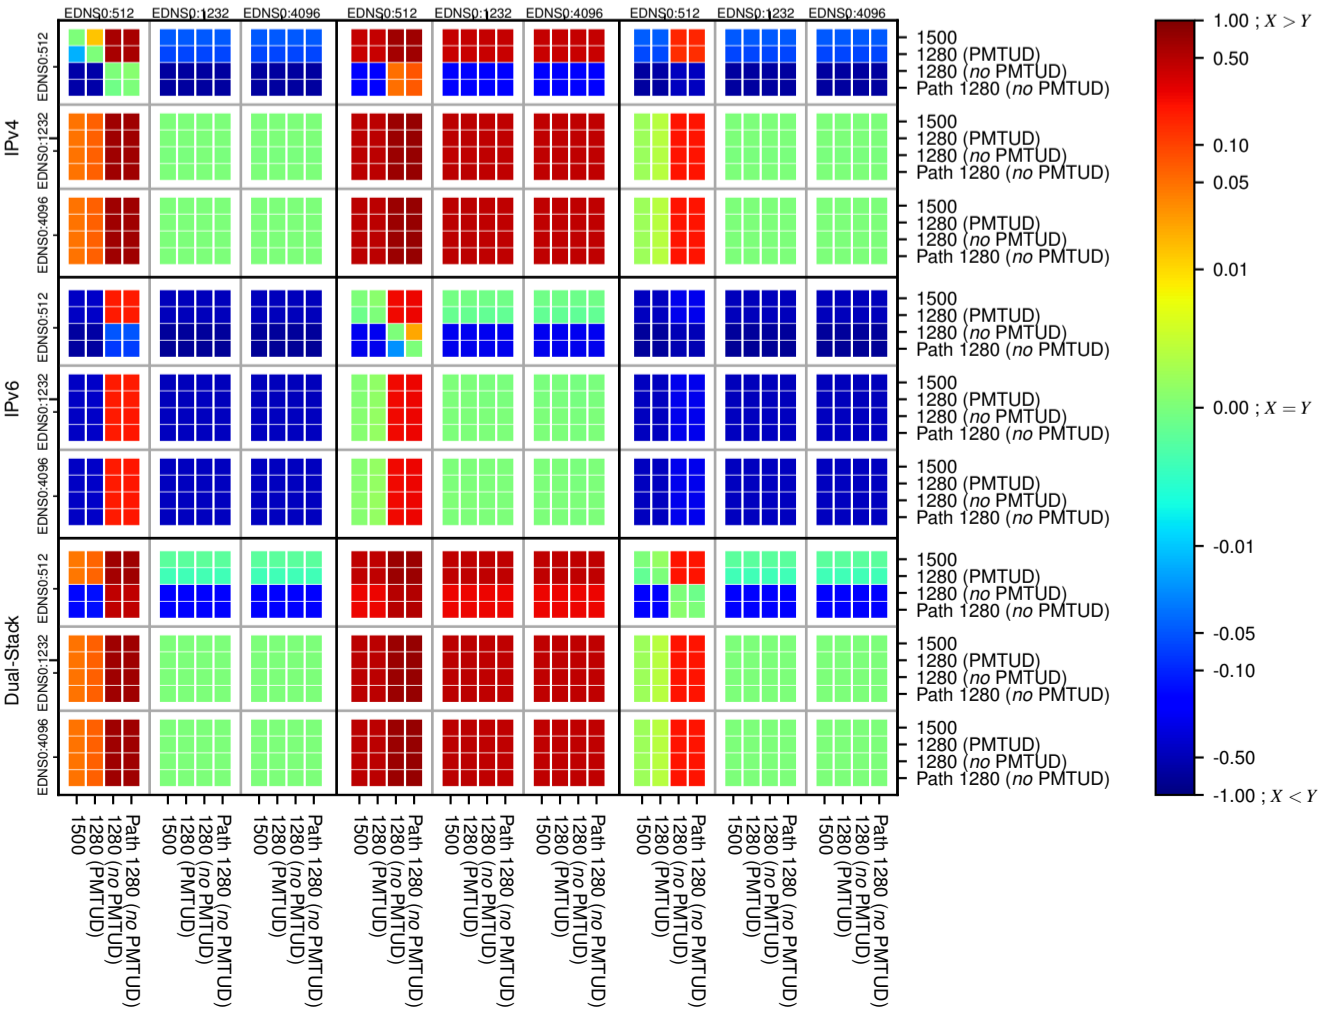

All Zones without DNSSEC for '.it'

All Zones with DNSSEC for '.it'

All Zones for '.it'

$$f(V) = |X_{SERVFAIL}| \% - |Y_{SERVFAIL}| \%$$

$$f(V) = |X_{SERVFAIL}| \% - |Y_{SERVFAIL}| \%$$

$$f(V) = |X_{SERVFAIL}| \% - |Y_{SERVFAIL}| \%$$