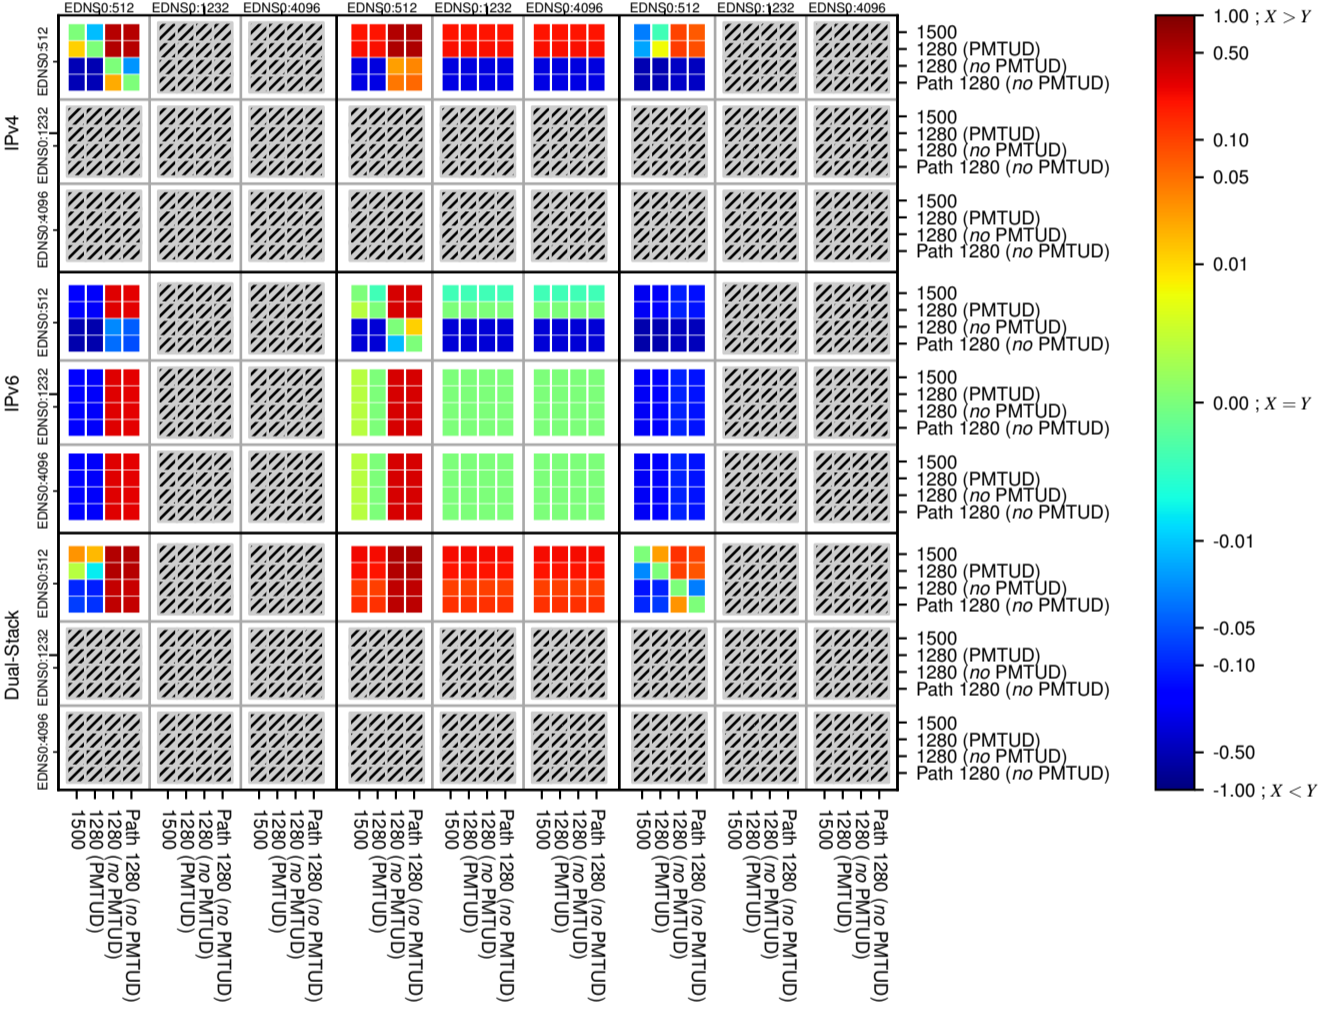

All Zones without DNSSEC for '.it'

All Zones with DNSSEC for '.it'

All Zones for '.it'

$$f(V) = |X_{SERVFAIL}| \% - |Y_{SERVFAIL}| \%$$

$$f(V) = |X_{SERVFAIL}| \% - |Y_{SERVFAIL}| \%$$

$$f(V) = |X_{SERVFAIL}| \% - |Y_{SERVFAIL}| \%$$