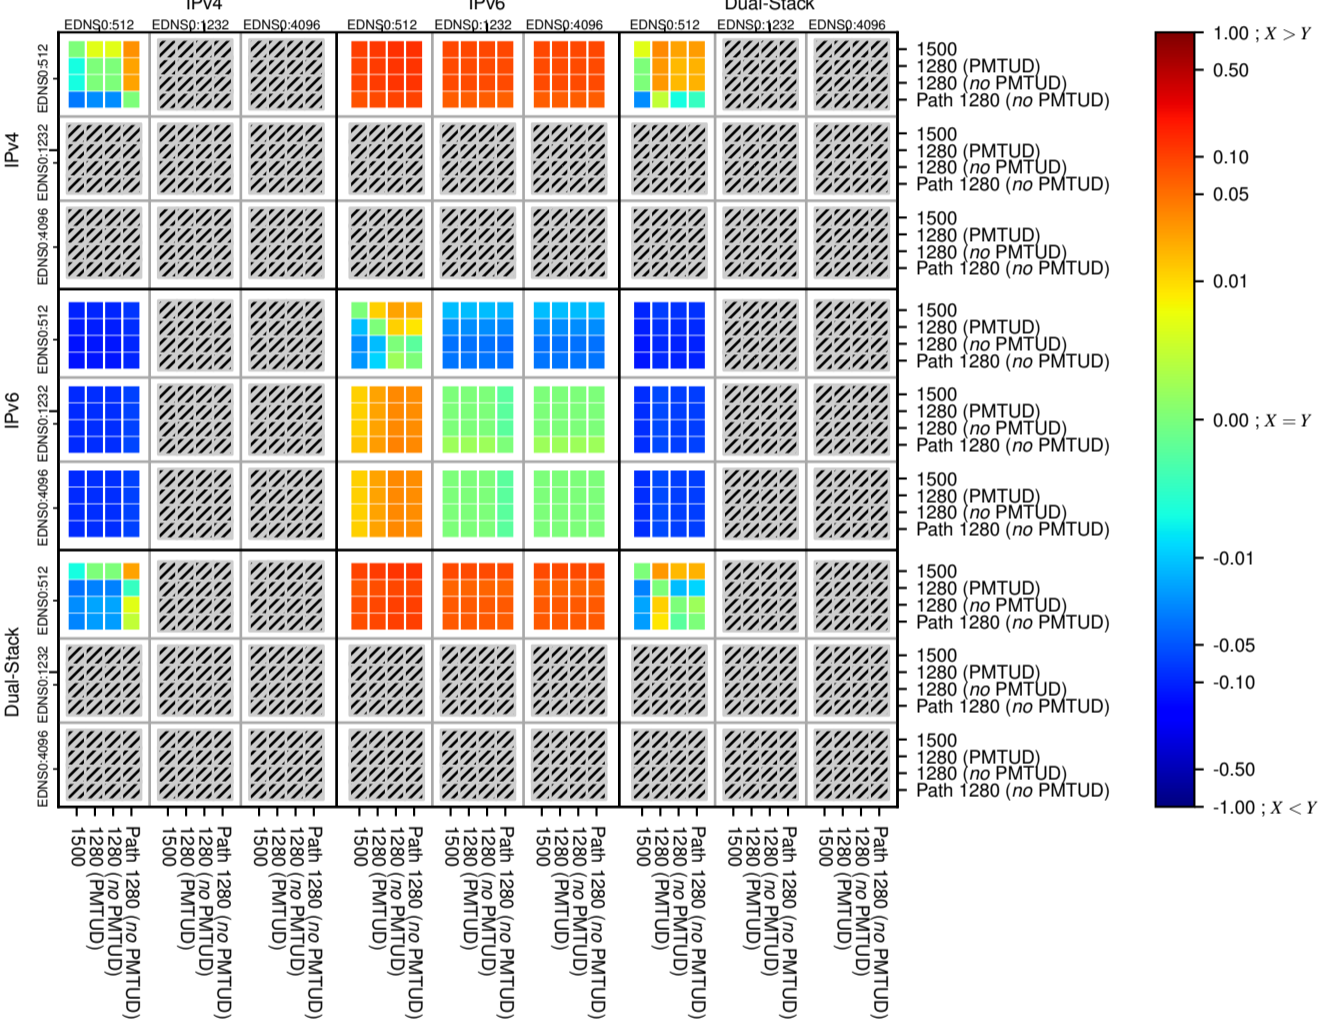

All Zones without DNSSEC for '.se'

All Zones with DNSSEC for '.se'

All Zones for '.se'