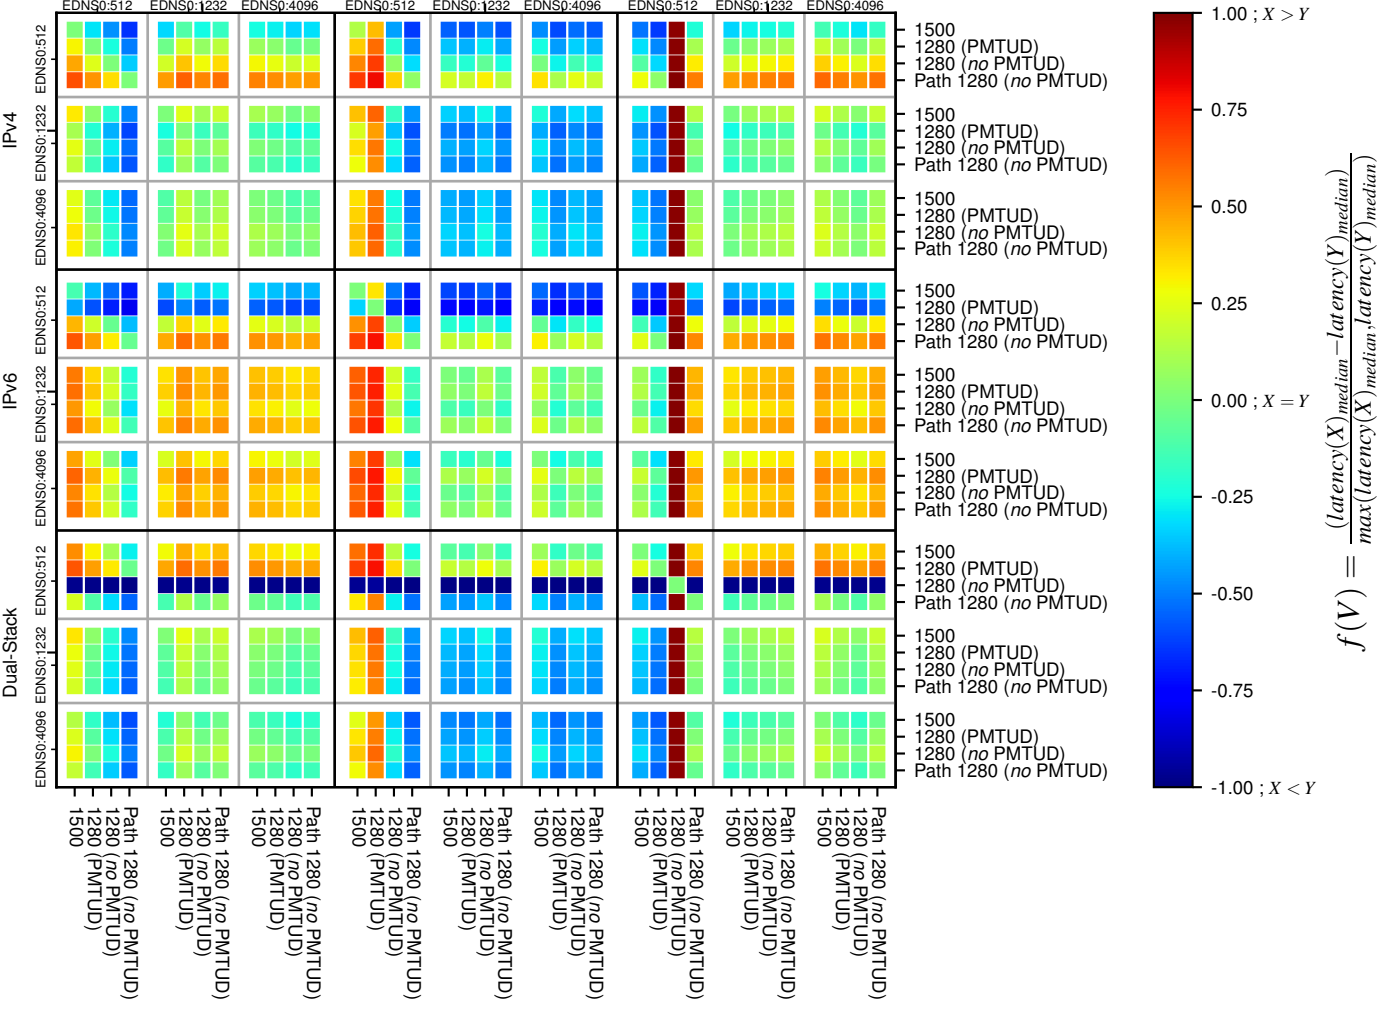

All Zones without DNSSEC returning NOERROR for '.de'

All Zones with DNSSEC returning NOERROR for '.de'

All Zones returning NOERROR for '.de'