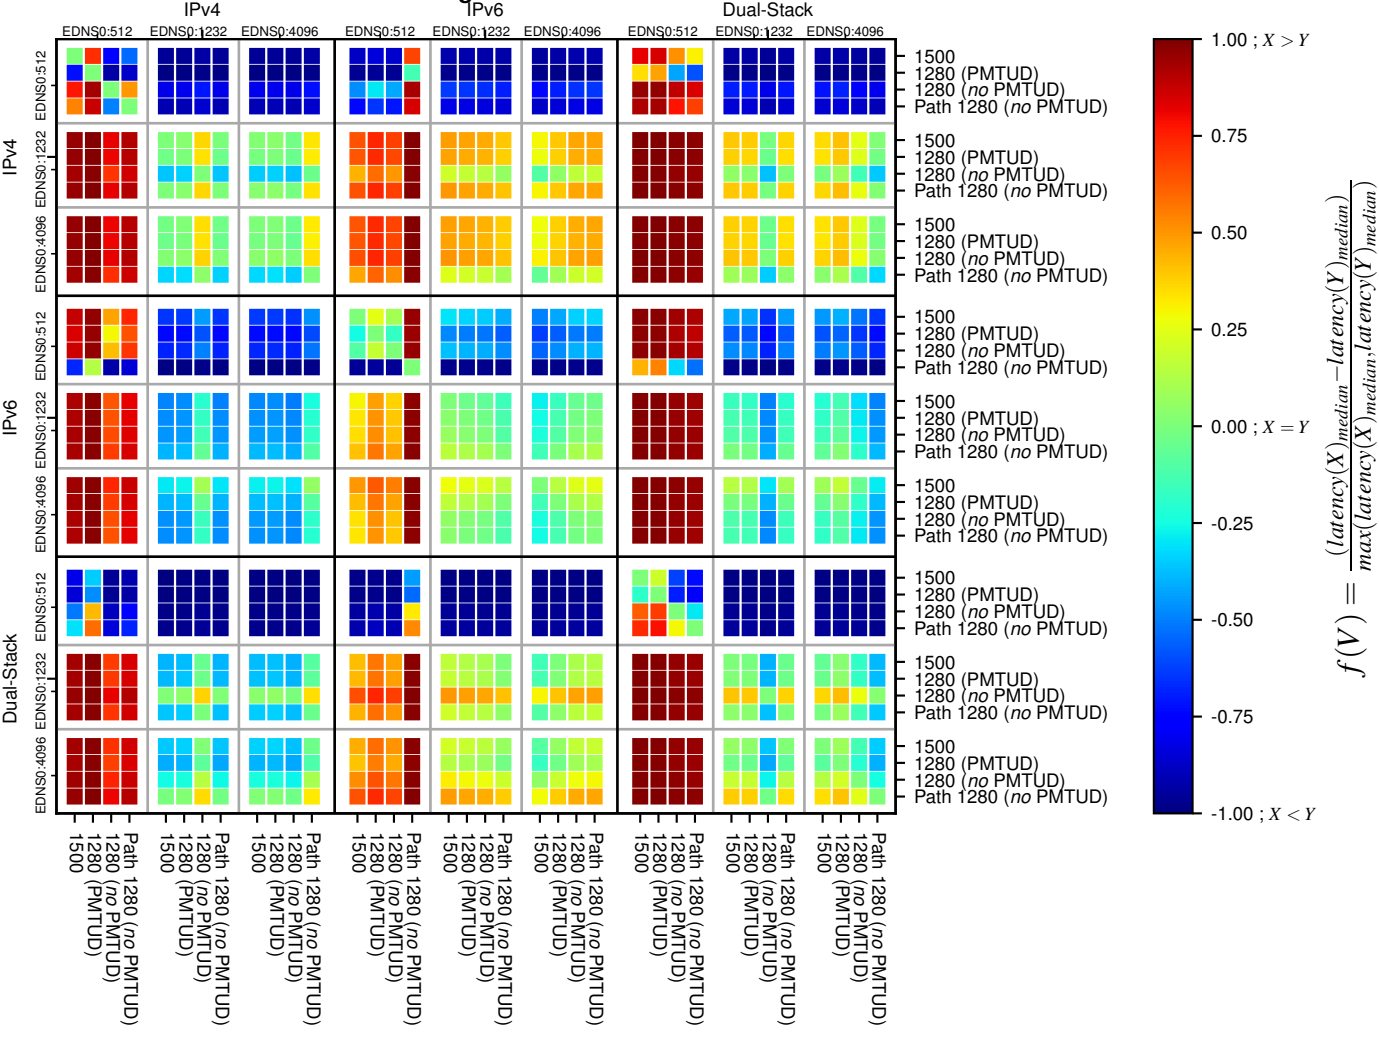

All Zones without DNSSEC returning NOERROR for '.de'

All Zones with DNSSEC returning NOERROR for '.de'

All Zones returning NOERROR for '.de'