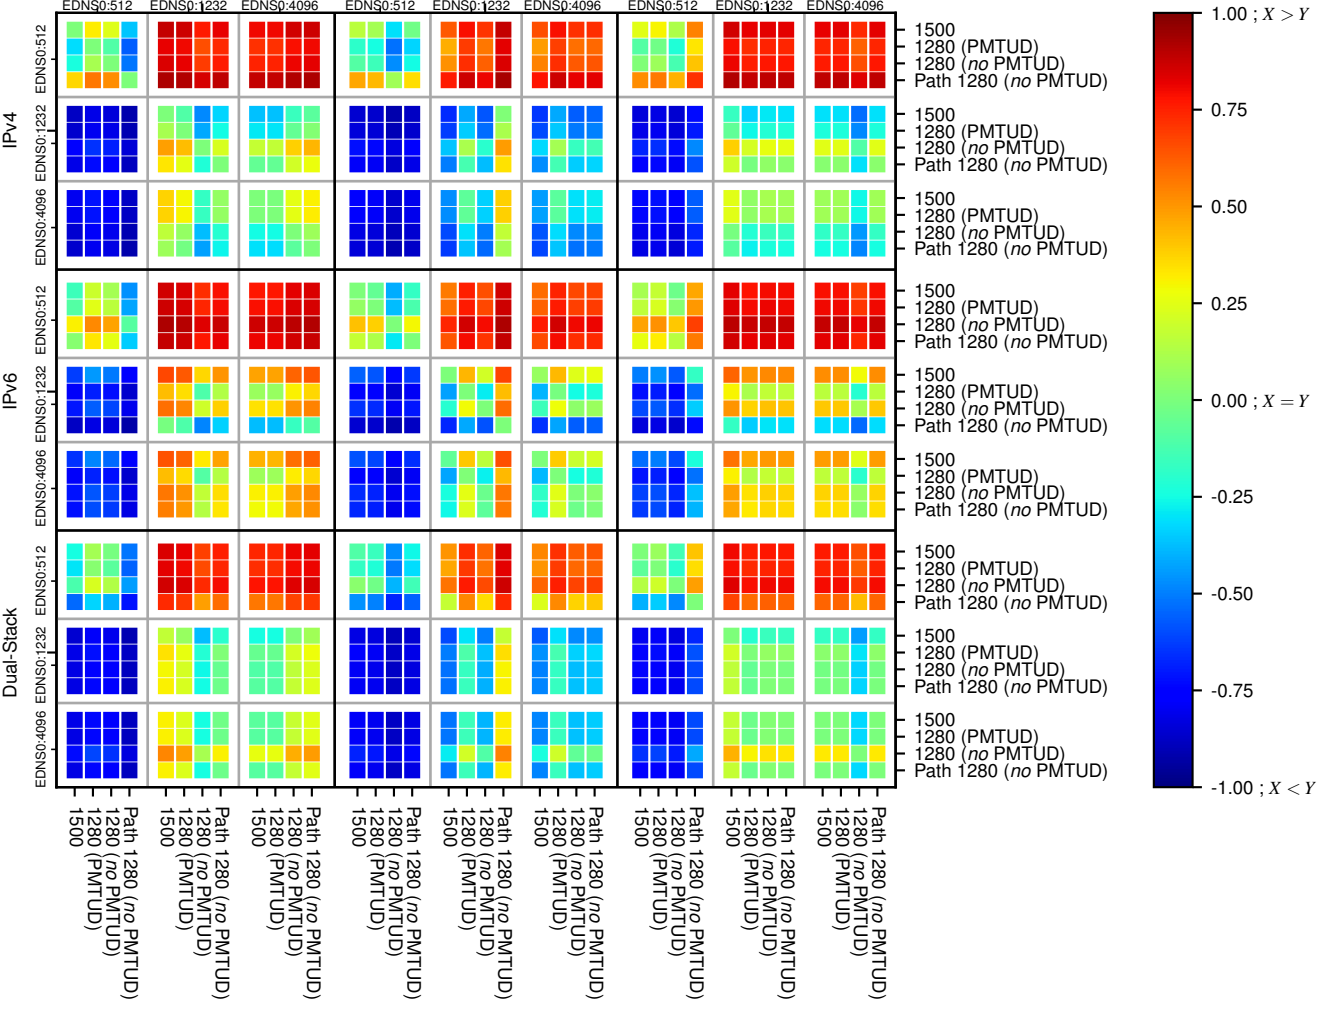

All Zones without DNSSEC returning NOERROR for '.se'

All Zones with DNSSEC returning NOERROR for '.se'

All Zones returning NOERROR for '.se'