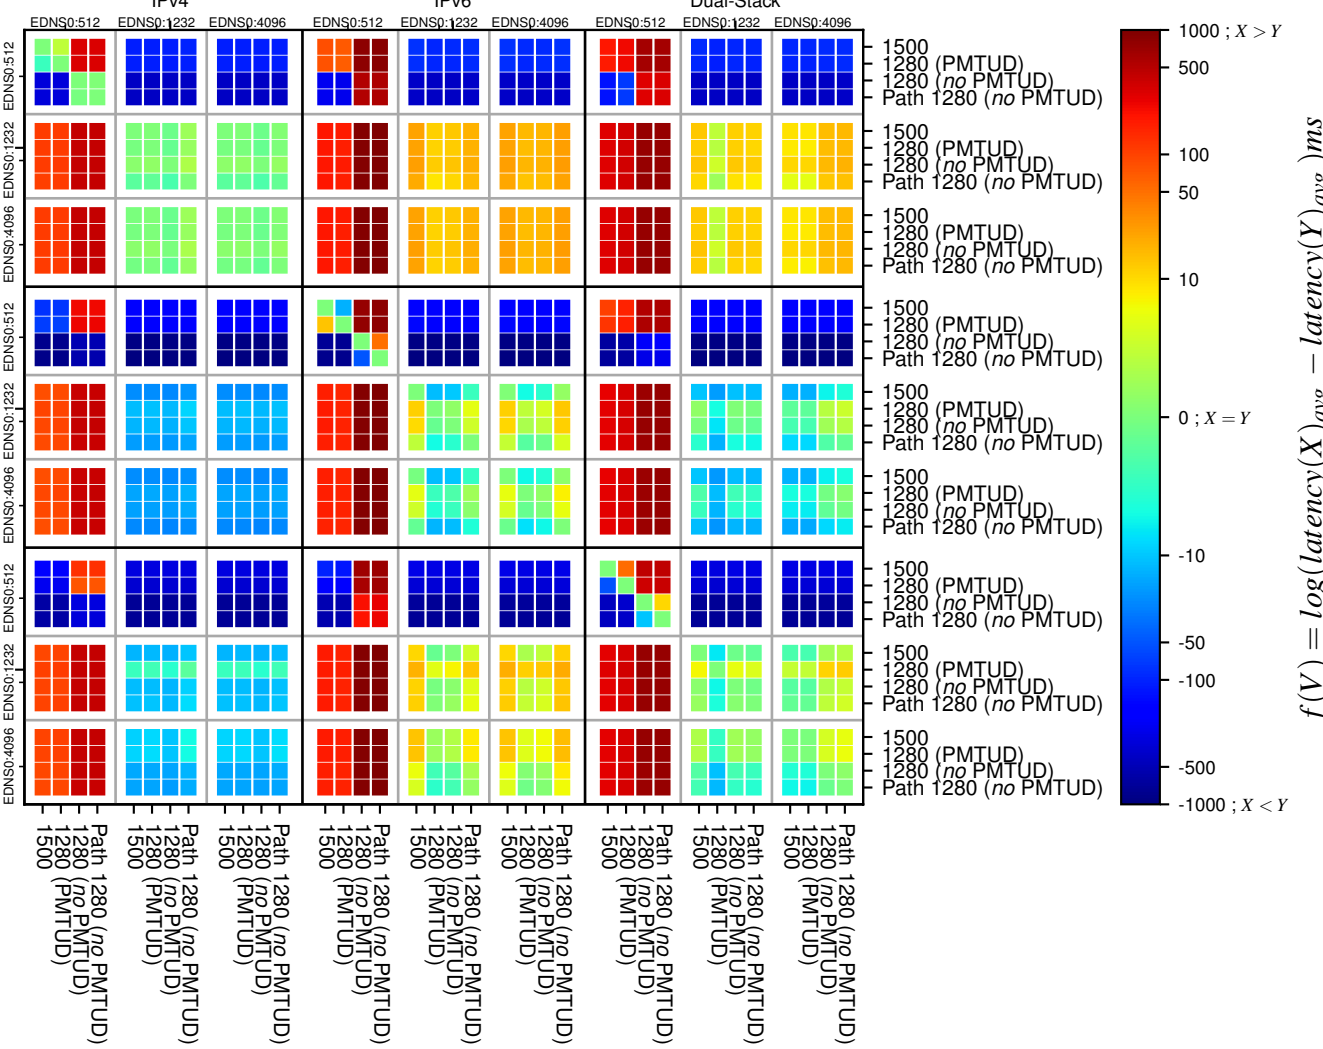

All Zones without DNSSEC returning NOERROR for '.com'

All Zones with DNSSEC returning NOERROR for '.com'

All Zones returning NOERROR for '.com'