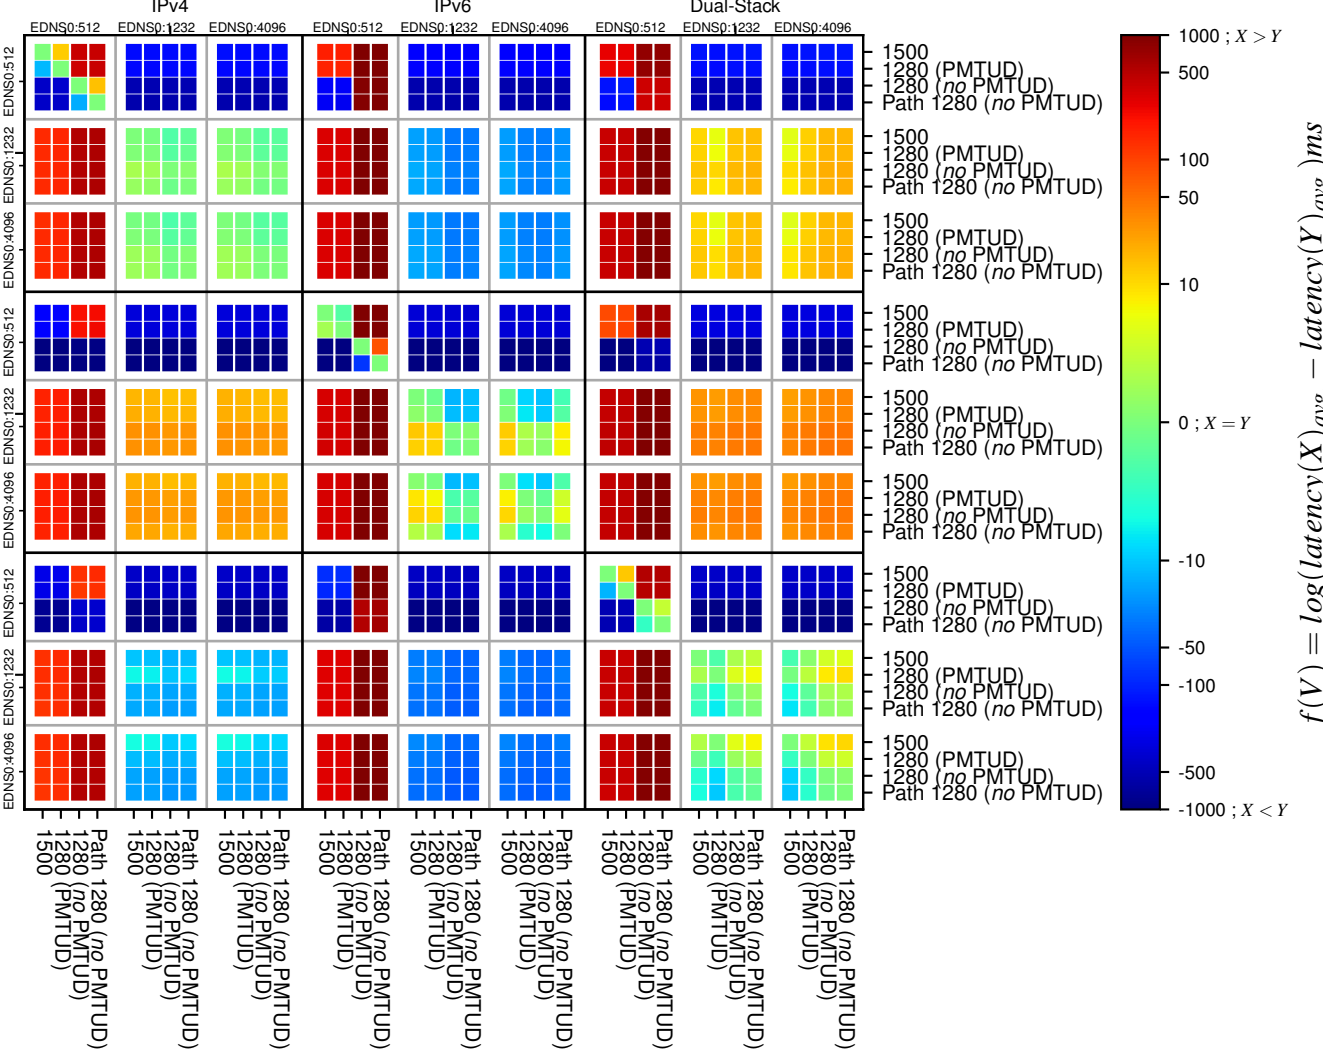

All Zones without DNSSEC returning NOERROR for '.com'

All Zones with DNSSEC returning NOERROR for '.com'

All Zones returning NOERROR for '.com'