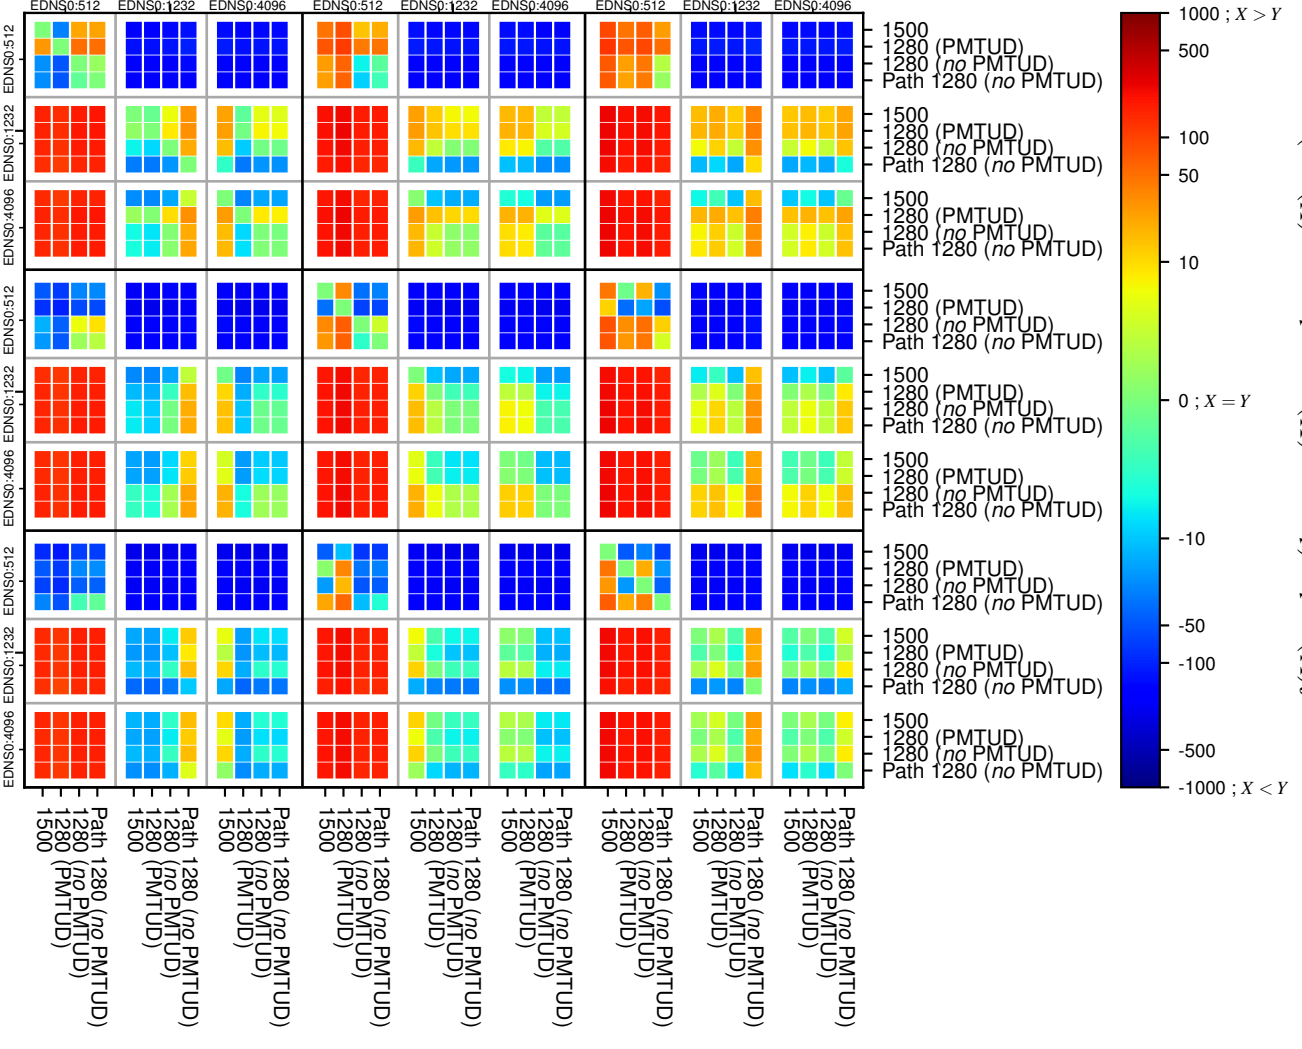

All Zones with DNSSEC returning NOERROR for '.se'