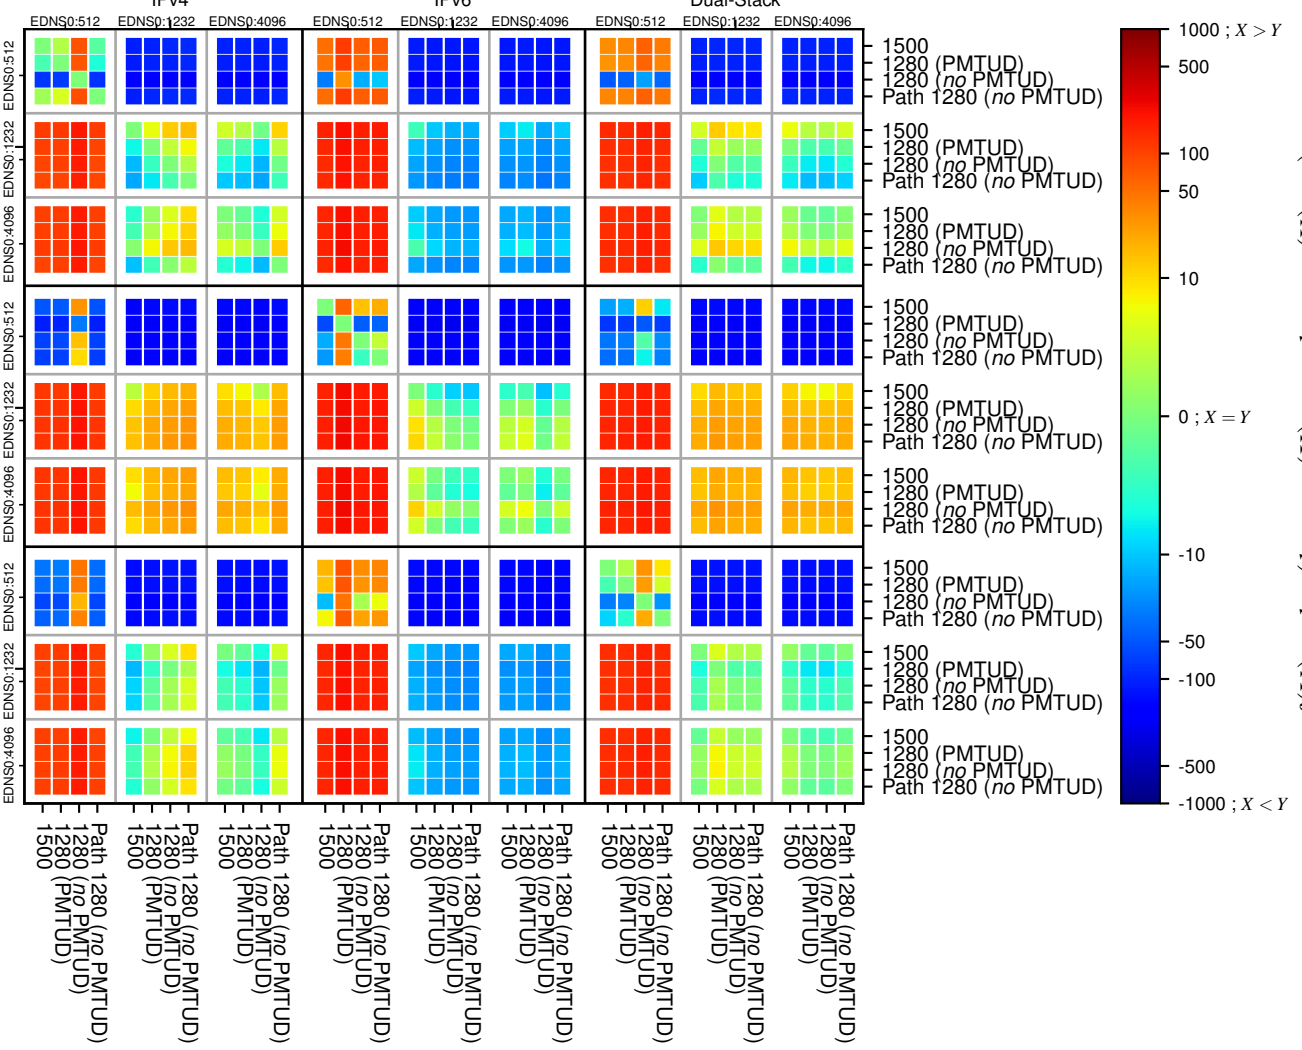

### All Zones without DNSSEC returning NOERROR for '.se'